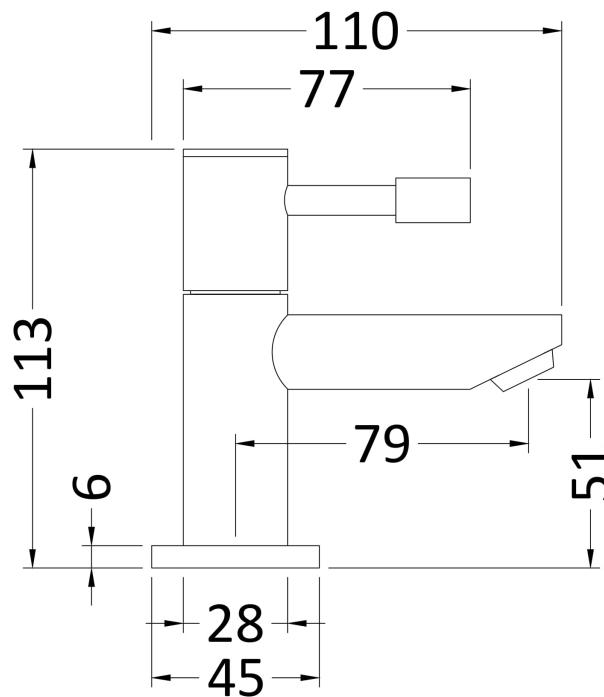

Sales Code: FJ311

Description: Series 2 Basin Taps

**Product Dimensions**

Height (mm):	113
Width (mm):	50
Depth (mm):	115
Length (mm):	
Nett Weight (kg):	0.8

**Packaging Dimensions**

Height (mm):	275
Width (mm):	205
Depth (mm):	370
Gross Weight (kg):	1

**Packaging Data**

Box Colour:	White Cardboard Box
Box Qty:	1
Label Size:	100 x 50
Label Colour:	White Label
Label Qty:	2

**Outer Box Dimensions (If Applicable)**

Height (mm):	300
Width (mm):	270
Depth (mm):	500
Length (mm):	
Gross Weight (kg):	14
Barcode:	5055146175216

**Product Details**

Country of Origin:	China
Fitting Instruction:	Yes
Product Material:	Brass
Control Type:	Manual
Waste Included:	Waste Not Included
Waste Type:	Not Applicable
WRAS Approval: No	Approval No: N/A
Valve/Cartridge Type:	1/4 Turn Ceramic Disc
Colour/Finish:	Chrome
Mount Type:	Deck
Operating Pressure (bar):	0.2
Flow Rates: (Litres Per Min)	0.1 bar: 4    0.5 bar: 10    1 bar: 15    2 bar: 20    3 bar: 25
Pipe Size:	15 mm (1/2" Bsp)
Pipe Centres:	N/A