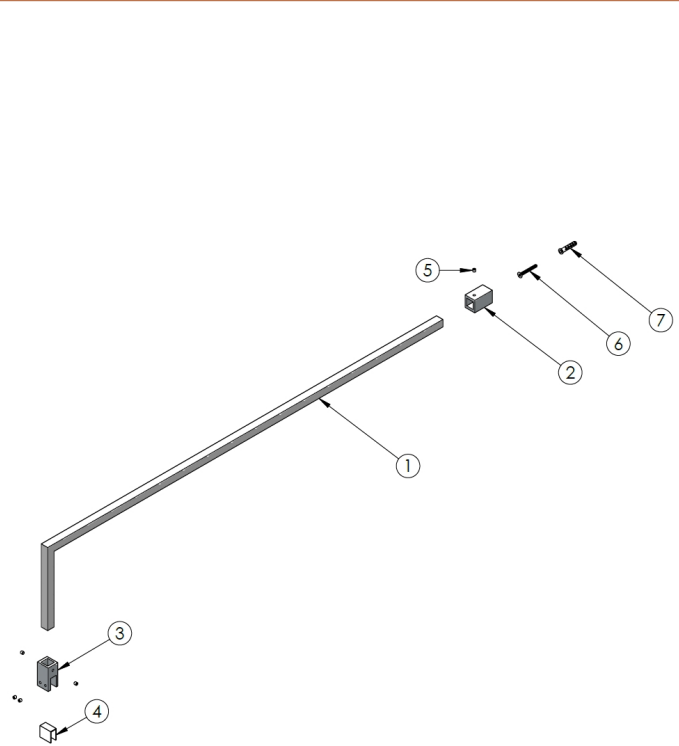

Sales Code: FIX023

Description: Wetroom Screen Support Arm

FIX023				
1	TOP SUPPORT BAR		1	ACC1119AA
2	TOP SUPPORT BAR WALL SOCKET		1	ACC1118AA
3	TOP SUPPORT BAR GLASS SOCKET		1	ACC1127AA
4	TOP SUPPORT BAR GLASS SADDLE		1	ACC1128AA
5	M4 x 4 GRUB SCREW		5	SCR1019AA
6	3.9mm x 30 CSK SELF TAPPER SCREW		1	SCR1018AA
7	WALL PLUG		1	ACC003AA
8	SELF SEALED PLASTIC BAG		1	PAC050AA
9	WRSC PRINTED BOX		1	BOX1646AA
10	PRODUCT BARCODE LABEL		1	N/A

Product Dimensions

Height (mm):	15
Width (mm):	150
Depth (mm):	1000
Nett Weight (kg):	0.67

Packaging Dimensions

Height (mm):	35
Width (mm):	160
Length (mm):	1020
Gross Weight (kg):	0.7

Packaging Data

Box Colour:	Brown Cardboard Box
Box Qty:	1
Label Size:	100 x 50
Label Colour:	White Label
Label Qty:	1

Outer Box Dimensions (If Applicable)

Height (mm):	
Width (mm):	
Depth (mm):	
Length (mm):	
Gross Weight (kg):	
Barcode:	5056211800002

Product Details

Country of Origin:	China
Fitting Instruction:	No
CE Approval:	N/A
Profile Material:	Stainless Steel
Profile Finish:	Polished Chrome
Adjustments (mm):	N/A
Entry Width (mm):	N/A
Swing In Dim (mm):	N/A
Swing Out Dim (mm):	N/A
Radius (mm):	Not Applicable
Glass Thickness (mm):	
Easy Fit:	Not Applicable
Easy Clean:	Not Applicable
Handle Style:	Not Applicable
Handle Material:	Not Applicable
Enclosure Design:	Not Applicable
Wheel Type:	Not Applicable
Support Bar Included:	
Extras:	None