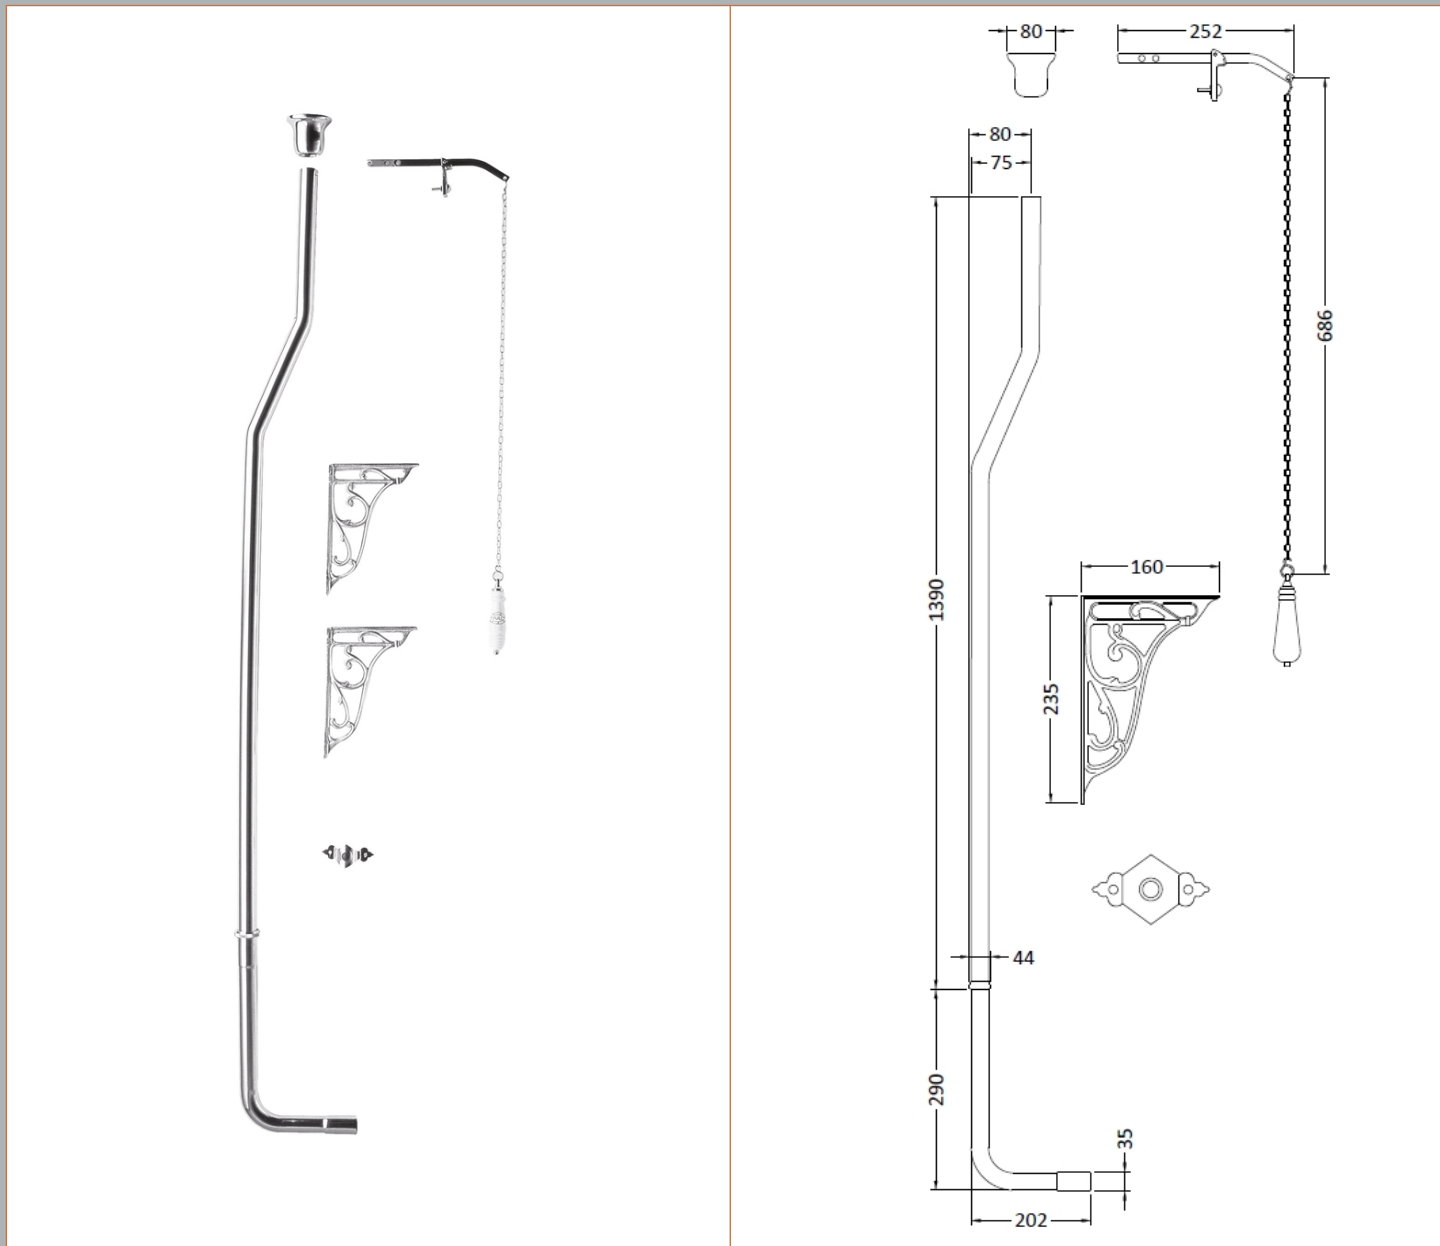

Sales Code: FA313

Description: High Level Flush Pipe Pack

**Product Dimensions**

Length (mm):	
Width (mm):	80
Height (mm):	1683
Depth (mm):	205
Nett Weight (kg):	3.07

**Packaging Dimensions**

Height (mm):	1435
Width (mm):	185
Depth (mm):	100
Gross Weight (kg):	3.78

**Packaging Data**

Box Colour:	White Cardboard Box
Box Qty:	1
Label Size:	100 x 50
Label Colour:	White Label
Label Qty:	2

**Outer Box Dimensions (If Applicable)**

Height (mm):	210
Width (mm):	1420
Length (mm):	
Depth (mm):	
Gross Weight (kg):	15
Barcode:	5055146108092

**Product Details**

Country of Origin:	China
Fitting Instruction:	Yes
CE Certification:	N/A
Product Material:	Brass
Heating Element Wattage:	Not Applicable
Colour/Finish:	Chrome
Product Diameter:	35mm
Connection Size:	11/2"