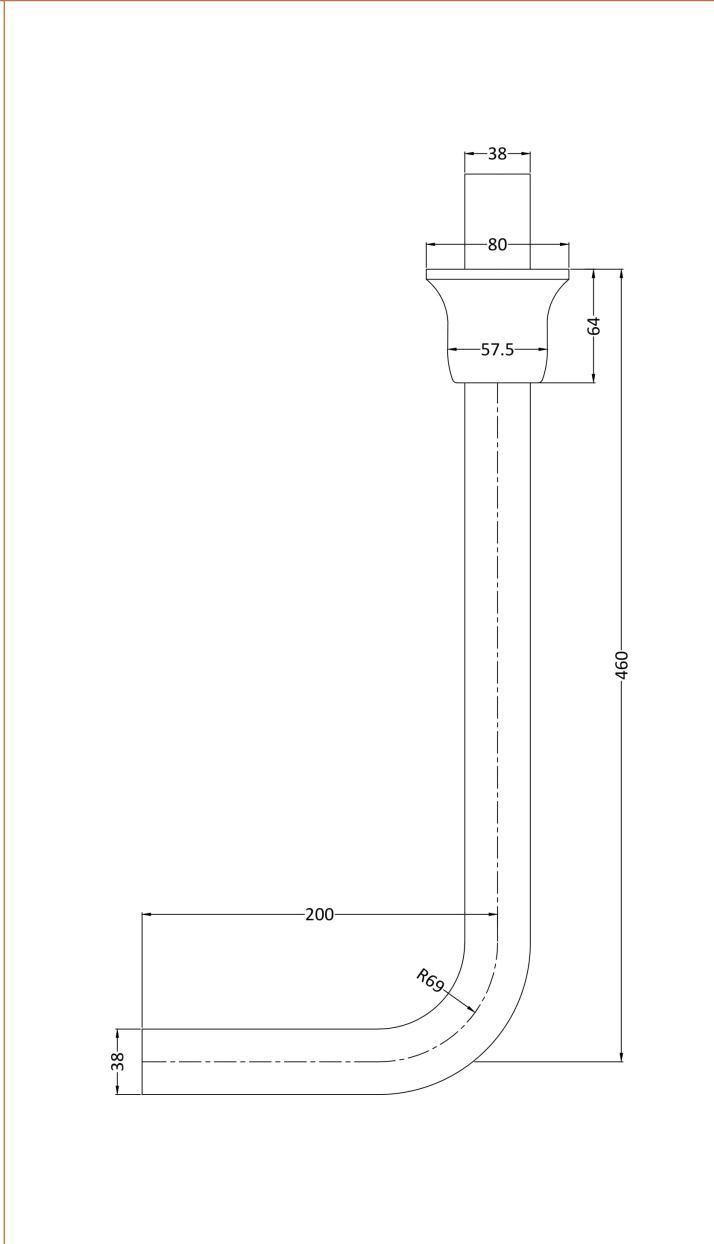

Sales Code: FA302

Description: Low Level Flush Pipe Pack

Product Dimensions

Length (mm):	
Width (mm):	81
Height (mm):	480
Depth (mm):	220
Nett Weight (kg):	0.78

Packaging Dimensions

Height (mm):	540
Width (mm):	200
Depth (mm):	75
Gross Weight (kg):	0.8

Packaging Data

Box Colour:	White Cardboard Box
Box Qty:	1
Label Size:	100 x 50
Label Colour:	White Label
Label Qty:	2

Outer Box Dimensions (If Applicable)

Height (mm):	
Width (mm):	
Length (mm):	
Depth (mm):	
Gross Weight (kg):	6
Barcode:	5055146107613

Product Details

Country of Origin:	China
Fitting Instruction:	Yes
CE Certification:	N/A
Product Material:	Brass
Heating Element Wattage:	Not Applicable
Colour/Finish:	Chrome
Product Diameter:	38mm
Connection Size:	11/2"