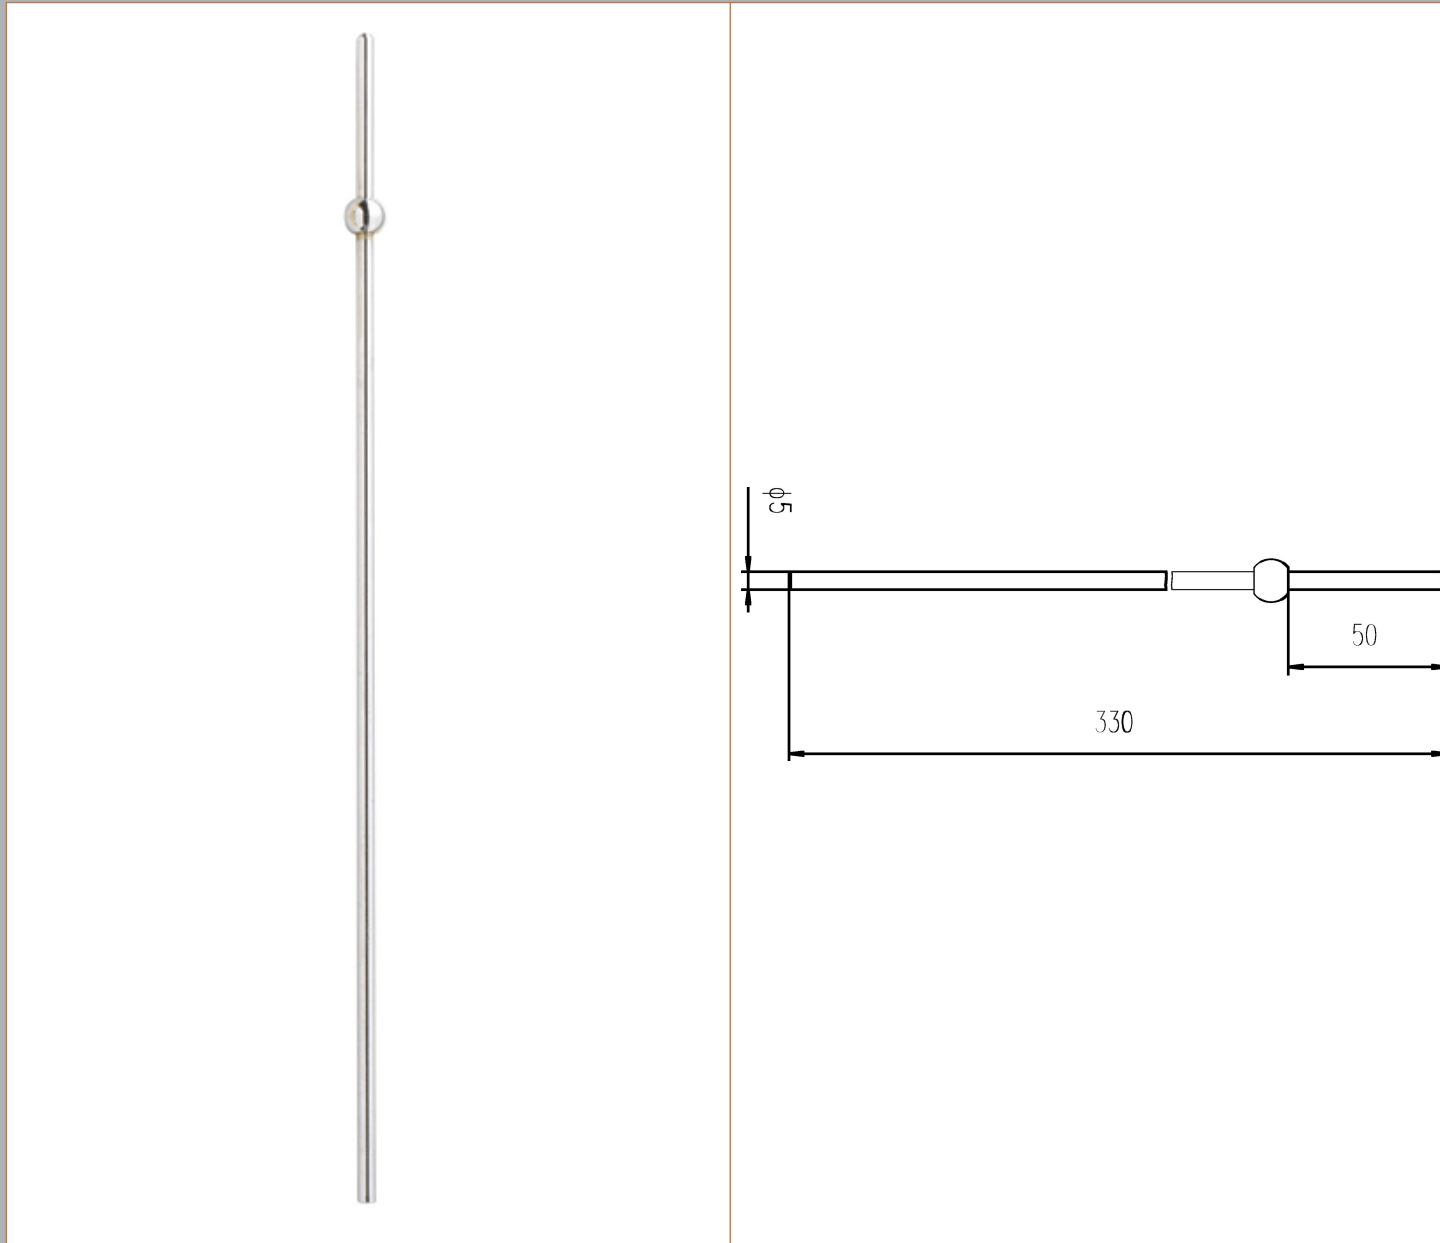

Sales Code: FA301

Description: Ext Horizontal Rod For Use On Basin Puws

Product Dimensions

Length (mm):	
Width (mm):	5
Height (mm):	330
Depth (mm):	5
Nett Weight (kg):	0.06

Packaging Dimensions

Height (mm):	330
Width (mm):	10
Depth (mm):	10
Gross Weight (kg):	0.06

Packaging Data

Box Colour:	White Cardboard Box
Box Qty:	0
Label Size:	x
Label Colour:	
Label Qty:	0

Outer Box Dimensions (If Applicable)

Height (mm):	
Width (mm):	
Length (mm):	
Depth (mm):	
Gross Weight (kg):	12
Barcode:	5055146148289

Product Details

Country of Origin:	China
Fitting Instruction:	No
CE Certification:	N/A
Product Material:	Brass
Heating Element Wattage:	
Colour/Finish:	Chrome
Product Diameter:	5mm
Connection Size:	Not Applicable