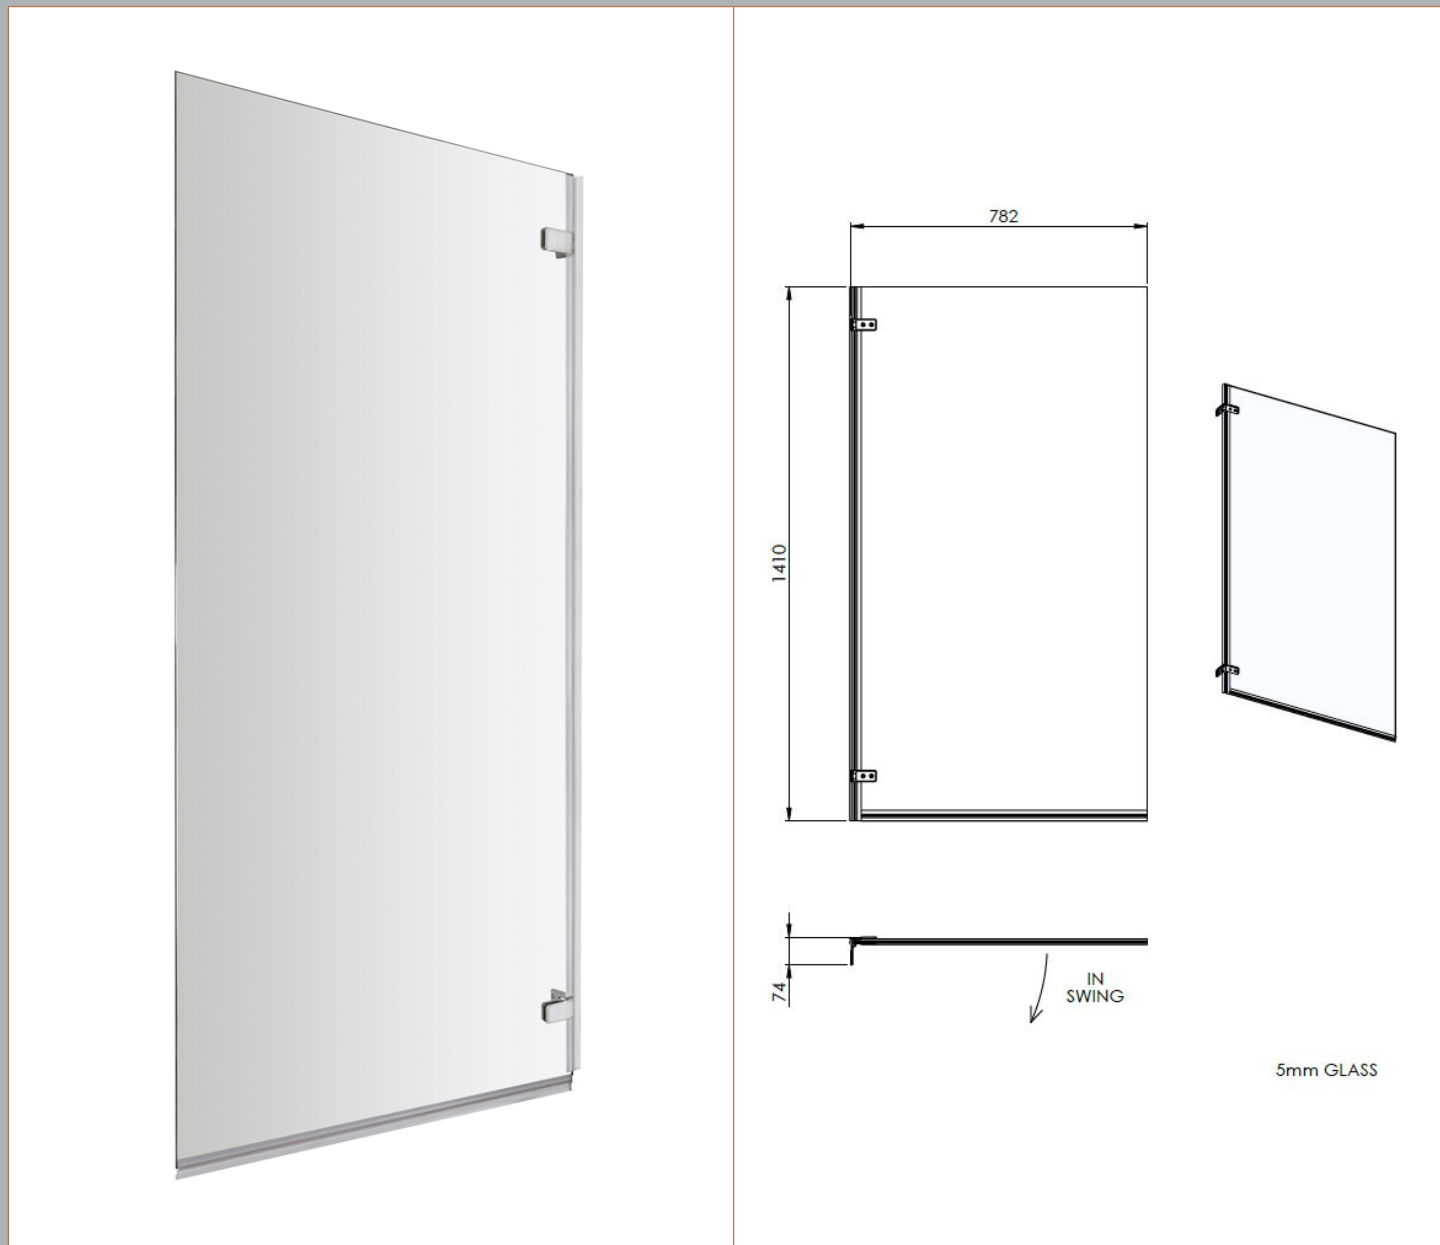

Sales Code: ERSSQ

Description: Square Hinged Bath Screen (5)

**Product Dimensions**

Height (mm):	1435
Width (mm):	780
Depth (mm):	38
Nett Weight (kg):	14

**Packaging Dimensions**

Height (mm):	1400
Width (mm):	55
Length (mm):	820
Gross Weight (kg):	14

**Packaging Data**

Box Colour:	Brown Cardboard Box - Printed
Box Qty:	1
Label Size:	140 x 30
Label Colour:	Not Applicable
Label Qty:	0

**Outer Box Dimensions (If Applicable)**

Height (mm):	
Width (mm):	
Depth (mm):	
Length (mm):	
Gross Weight (kg):	
Barcode:	5060272821074

**Product Details**

Country of Origin:	China
Fitting Instruction:	Yes
CE Approval:	Yes
Profile Material:	Aluminium
Profile Finish:	Satin Chrome
Adjustments (mm):	N/A
Entry Width (mm):	N/A
Swing In Dim (mm):	700mm
Swing Out Dim (mm):	700mm
Radius (mm):	Not Applicable
Glass Thickness (mm):	5
Easy Fit:	No
Easy Clean:	No
Handle Style:	Not Applicable
Handle Material:	Not Applicable
Enclosure Design:	Frameless
Wheel Type:	Not Applicable
Support Bar Included:	Support Bar Not Included
Extras:	None