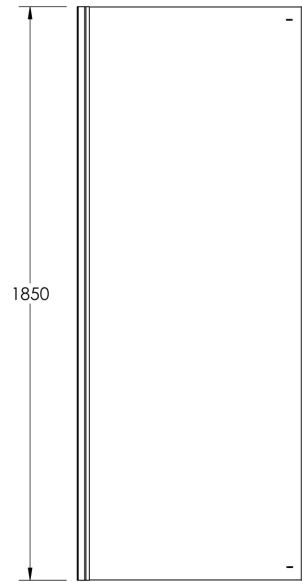

Sales Code: ERSPP90

Description: Ella 900mm Side Panel (1850mm)

Code	Description	Adjustment (mm)	
		660	685
ERSP70-E5/E6	700 Side Panel	660	685
ERSP76-E5/E6	760 Side Panel	720	745
ERSP80-E5/E6	800 Side Panel	760	785
ERSPP90-E5/E6	900 Side Panel	860	885

**Product Dimensions**

Height (mm):	1850
Width (mm):	885
Depth (mm):	25
Nett Weight (kg):	22

**Packaging Dimensions**

Height (mm):	1910
Width (mm):	900
Length (mm):	60
Gross Weight (kg):	22

**Packaging Data**

Box Colour:	Brown Cardboard Box - Printed
Box Qty:	1
Label Size:	100 x 50
Label Colour:	Not Applicable
Label Qty:	0

**Outer Box Dimensions (If Applicable)**

Height (mm):	
Width (mm):	
Depth (mm):	
Length (mm):	
Gross Weight (kg):	
Barcode:	5055369078790

**Product Details**

Country of Origin:	China
Fitting Instruction:	Yes
CE Approval:	Yes
Profile Material:	Aluminium
Profile Finish:	Satin Chrome
Adjustments (mm):	860mm -885mm
Entry Width (mm):	N/A
Swing In Dim (mm):	N/A
Swing Out Dim (mm):	N/A
Radius (mm):	Not Applicable
Glass Thickness (mm):	5
Easy Fit:	No
Easy Clean:	No
Handle Style:	Not Applicable
Handle Material:	Not Applicable
Enclosure Design:	Semi-Frameless
Wheel Type:	Not Applicable
Support Bar Included:	Support Bar Not Included
Extras:	None