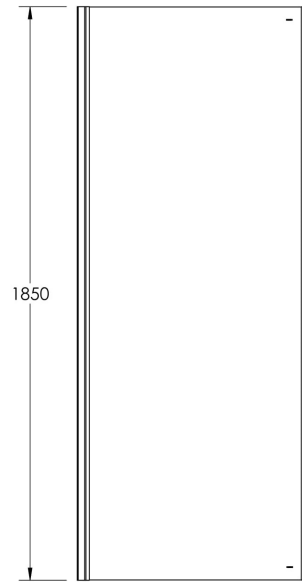

Sales Code: ERSP80

Description: Ella 800mm Side Panel (1850mm)

Code	Description	Adjustment (mm)	
		660	685
ERSP70-E5/E6	700 Side Panel	660	685
ERSP76-E5/E6	760 Side Panel	720	745
ERSP80-E5/E6	800 Side Panel	760	785
ERSP90-E5/E6	900 Side Panel	860	885

Product Dimensions

Height (mm):	1850
Width (mm):	785
Depth (mm):	25
Nett Weight (kg):	19.7

Packaging Dimensions

Height (mm):	1910
Width (mm):	800
Length (mm):	60
Gross Weight (kg):	19.7

Packaging Data

Box Colour:	Brown Cardboard Box - Printed
Box Qty:	1
Label Size:	100 x 50
Label Colour:	Not Applicable
Label Qty:	0

Outer Box Dimensions (If Applicable)

Height (mm):	
Width (mm):	
Depth (mm):	
Length (mm):	
Gross Weight (kg):	
Barcode:	5055369078783

Product Details

Country of Origin:	China
Fitting Instruction:	Yes
CE Approval:	Yes
Profile Material:	Aluminium
Profile Finish:	Satin Chrome
Adjustments (mm):	760mm -785mm
Entry Width (mm):	N/A
Swing In Dim (mm):	N/A
Swing Out Dim (mm):	N/A
Radius (mm):	Not Applicable
Glass Thickness (mm):	5
Easy Fit:	No
Easy Clean:	No
Handle Style:	Not Applicable
Handle Material:	Not Applicable
Enclosure Design:	Semi-Frameless
Wheel Type:	Not Applicable
Support Bar Included:	Support Bar Not Included
Extras:	None