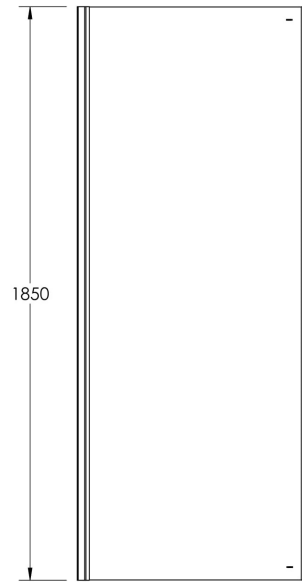

Sales Code: ERSPT6

Description: Ella 760mm Side Panel (1850mm)

Code	Description	Adjustment (mm)	
		660	685
ERSPT0-E5/E6	700 Side Panel	660	685
ERSPT6-E5/E6	760 Side Panel	720	745
ERSPT80-E5/E6	800 Side Panel	760	785
ERSPT90-E5/E6	900 Side Panel	860	885

Product Dimensions

Height (mm):	1850
Width (mm):	745
Depth (mm):	25
Nett Weight (kg):	18.8

Packaging Dimensions

Height (mm):	1910
Width (mm):	760
Length (mm):	60
Gross Weight (kg):	18.8

Packaging Data

Box Colour:	Brown Cardboard Box - Printed
Box Qty:	1
Label Size:	100 x 50
Label Colour:	Not Applicable
Label Qty:	0

Outer Box Dimensions (If Applicable)

Height (mm):	
Width (mm):	
Depth (mm):	
Length (mm):	
Gross Weight (kg):	
Barcode:	5055369078776

Product Details

Country of Origin:	China
Fitting Instruction:	Yes
CE Approval:	Yes
Profile Material:	Aluminium
Profile Finish:	Satin Chrome
Adjustments (mm):	720mm -745mm
Entry Width (mm):	N/A
Swing In Dim (mm):	N/A
Swing Out Dim (mm):	N/A
Radius (mm):	Not Applicable
Glass Thickness (mm):	5
Easy Fit:	No
Easy Clean:	No
Handle Style:	Not Applicable
Handle Material:	Not Applicable
Enclosure Design:	Semi-Frameless
Wheel Type:	Not Applicable
Support Bar Included:	Support Bar Not Included
Extras:	None