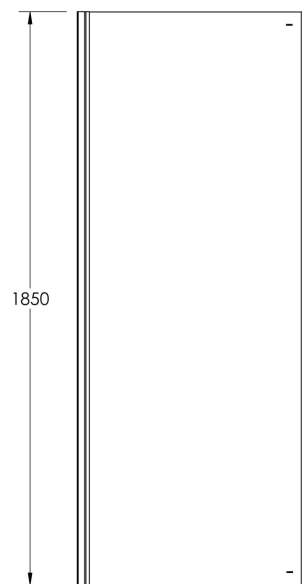

Sales Code: ERSPT0

Description: Ella 700mm Side Panel (1850mm)

Code	Description	Adjustment (mm)	
		660	685
ERSPT0-E5/E6	700 Side Panel	660	685
ERSPT6-E5/E6	760 Side Panel	720	745
ERSPT80-E5/E6	800 Side Panel	760	785
ERSPT90-E5/E6	900 Side Panel	860	885

Product Dimensions

Height (mm):	1850
Width (mm):	690
Depth (mm):	25
Nett Weight (kg):	17.4

Packaging Dimensions

Height (mm):	1910
Width (mm):	700
Length (mm):	60
Gross Weight (kg):	17.4

Packaging Data

Box Colour:	Brown Cardboard Box - Printed
Box Qty:	1
Label Size:	140 x 40
Label Colour:	Not Applicable
Label Qty:	0

Outer Box Dimensions (If Applicable)

Height (mm):	
Width (mm):	
Depth (mm):	
Length (mm):	
Gross Weight (kg):	
Barcode:	5055369078769

Product Details

Country of Origin:	China
Fitting Instruction:	Yes
CE Approval:	Yes
Profile Material:	Aluminium
Profile Finish:	Satin Chrome
Adjustments (mm):	660mm-685mm
Entry Width (mm):	N/A
Swing In Dim (mm):	N/A
Swing Out Dim (mm):	N/A
Radius (mm):	Not Applicable
Glass Thickness (mm):	5
Easy Fit:	No
Easy Clean:	No
Handle Style:	Not Applicable
Handle Material:	Not Applicable
Enclosure Design:	Semi-Frameless
Wheel Type:	Not Applicable
Support Bar Included:	Support Bar Not Included
Extras:	None