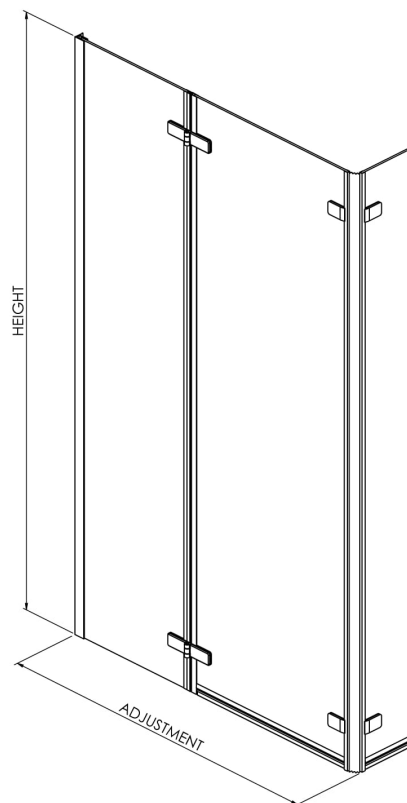

Sales Code: ERSBS0

Description: Sq Shower Ctr Hinged Screen & Return (5)

CODE	GLASS THICKNESS (mm)	HEIGHT (mm)	MIN ADJUSTMENT (mm)	MAX ADJUSTMENT (mm)
ERSBS0	5	1400	804	823

Product Dimensions

Height (mm):	1400
Width (mm):	810
Depth (mm):	38
Nett Weight (kg):	17.6

Packaging Dimensions

Height (mm):	1455
Width (mm):	50
Length (mm):	475
Gross Weight (kg):	17.6

Packaging Data

Box Colour:	Brown Cardboard Box - Printed
Box Qty:	1
Label Size:	140 x 30
Label Colour:	Not Applicable
Label Qty:	0

Outer Box Dimensions (If Applicable)

Height (mm):	
Width (mm):	
Depth (mm):	
Length (mm):	
Gross Weight (kg):	
Barcode:	5060272824747

Product Details

Country of Origin:	China
Fitting Instruction:	Yes
CE Approval:	Yes
Profile Material:	Aluminium
Profile Finish:	Satin Chrome
Adjustments (mm):	800mm - 810mm
Entry Width (mm):	N/A
Swing In Dim (mm):	N/A
Swing Out Dim (mm):	N/A
Radius (mm):	Not Applicable
Glass Thickness (mm):	5
Easy Fit:	No
Easy Clean:	No
Handle Style:	Not Applicable
Handle Material:	Not Applicable
Enclosure Design:	Frameless
Wheel Type:	Not Applicable
Support Bar Included:	Support Bar Not Included
Extras:	None