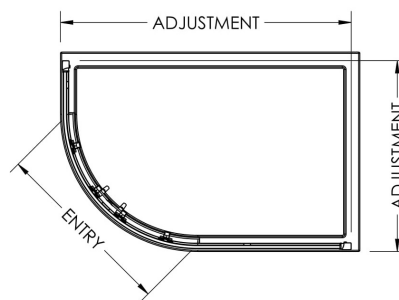

Sales Code: ERQ128

Description: Ella 1200X800 Off/Set Enclosure 1850

Code	Description	Adjustment (mm)		Entry Width (mm)
ERQ769-E5/E6	760 x 900 Offset Quadrant	725-745	865-885	420
ERQ108-E5/E6	1000 x 800 Offset Quadrant	965-985	765-785	460
ERQ128-E5/E6	1200 x 800 Offset Quadrant	1165 - 1185	765 - 785	460
ERQ129-E5/E6	1200 x 900 Offset Quadrant	1165 - 1185	865 - 885	530

Product Dimensions

Height (mm):	1850
Width (mm):	1185
Depth (mm):	785
Nett Weight (kg):	39.8

Packaging Dimensions

Height (mm):	1910
Width (mm):	630
Length (mm):	110
Gross Weight (kg):	39.8

Packaging Data

Box Colour:	Brown Cardboard Box - Printed
Box Qty:	1
Label Size:	100 x 50
Label Colour:	Not Applicable
Label Qty:	0

Outer Box Dimensions (If Applicable)

Height (mm):	
Width (mm):	
Depth (mm):	
Length (mm):	
Gross Weight (kg):	
Barcode:	5055369078615

Product Details

Country of Origin:	China
Fitting Instruction:	Yes
CE Approval:	Yes
Profile Material:	Aluminium
Profile Finish:	Satin Chrome
Adjustments (mm):	1165mm - 1185mm / 765mm - 785M
Entry Width (mm):	460mm
Swing In Dim (mm):	N/A
Swing Out Dim (mm):	N/A
Radius (mm):	538 mm
Glass Thickness (mm):	5
Easy Fit:	Yes
Easy Clean:	No
Handle Style:	D Shape Handle
Handle Material:	Plastic
Enclosure Design:	Framed
Wheel Type:	Plastic, Dual, Quick Release
Support Bar Included:	Support Bar Not Included
Extras:	None