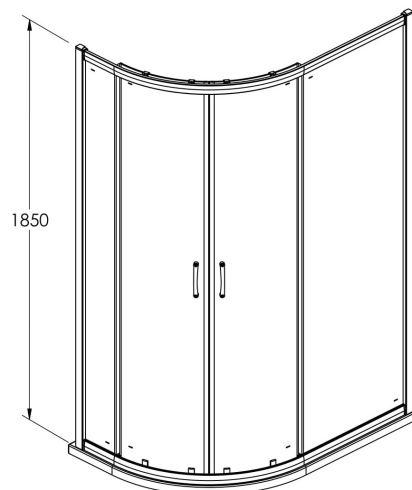

Sales Code: ERQ128

Description: Ella 1200X800 Off/Set Enclosure 1850

Code	Description	Adjustment (mm)		Entry Width (mm)
ERQ769-E5/E6	760 x 900 Offset Quadrant	725-745	865-885	420
ERQ108-E5/E6	1000 x 800 Offset Quadrant	965-985	765-785	460
ERQ128-E5/E6	1200 x 800 Offset Quadrant	1165 - 1185	765 - 785	460
ERQ129-E5/E6	1200 x 900 Offset Quadrant	1165 - 1185	865 - 885	530

Product Dimensions

Height (mm):	1850
Width (mm):	1185
Depth (mm):	785
Nett Weight (kg):	39.8

Packaging Dimensions

Height (mm):	1910
Width (mm):	630
Length (mm):	110
Gross Weight (kg):	39.8

Packaging Data

Box Colour:	Brown Cardboard Box - Printed
Box Qty:	1
Label Size:	100 x 50
Label Colour:	Not Applicable
Label Qty:	0

Outer Box Dimensions (If Applicable)

Height (mm):	
Width (mm):	
Depth (mm):	
Length (mm):	
Gross Weight (kg):	
Barcode:	5055369078615

Product Details

Country of Origin:	China
Fitting Instruction:	Yes
CE Approval:	Yes
Profile Material:	Aluminium
Profile Finish:	Satin Chrome
Adjustments (mm):	1165mm - 1185mm / 765mm - 785M
Entry Width (mm):	460mm
Swing In Dim (mm):	N/A
Swing Out Dim (mm):	N/A
Radius (mm):	538 mm
Glass Thickness (mm):	5
Easy Fit:	Yes
Easy Clean:	No
Handle Style:	D Shape Handle
Handle Material:	Plastic
Enclosure Design:	Framed
Wheel Type:	Plastic, Dual, Quick Release
Support Bar Included:	Support Bar Not Included
Extras:	None