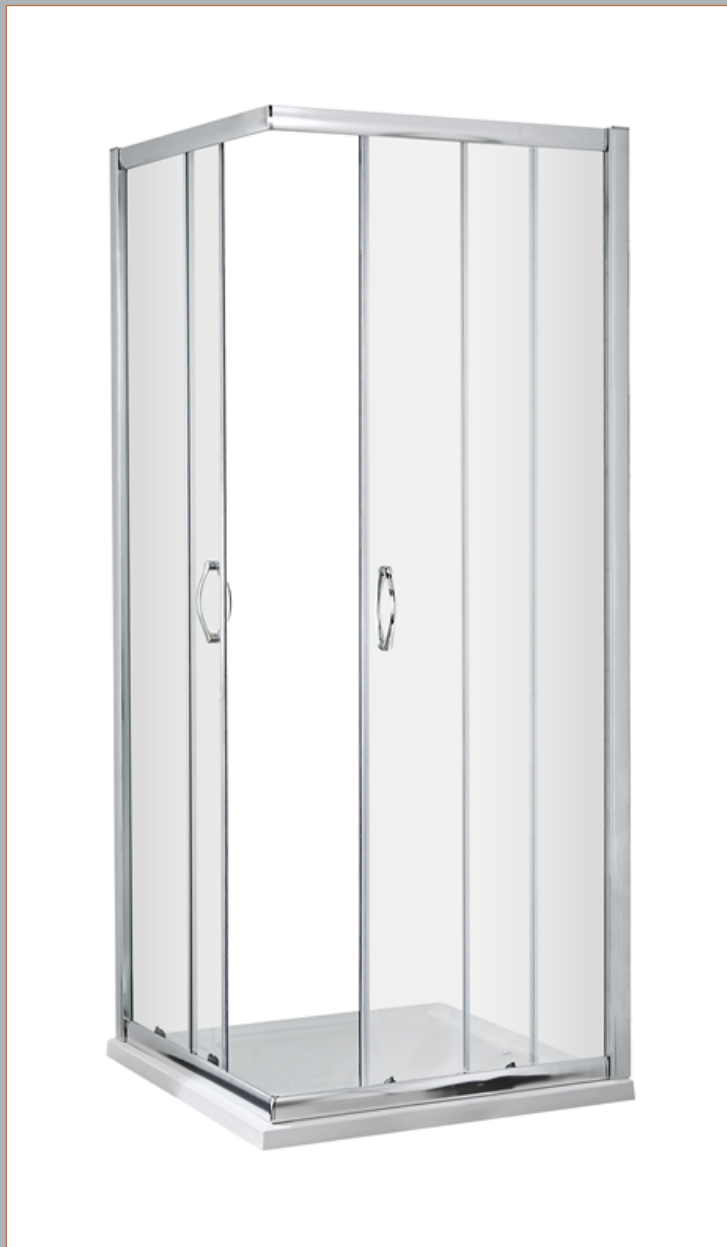

Sales Code: ERCE8080

Description: Ella 800X800 Corner Entry Enclosure 1850

Code	Description	Adjustment (mm)		Entry Width (mm)
ERCE7676-E5	760 Corner Entry	730	750	365
ERCE8080-E5	800 Corner Entry	770	790	395
ERCE9090-E5	900 Corner Entry	870	890	495

### Product Dimensions

Height (mm):	1850
Width (mm):	790
Depth (mm):	790
Nett Weight (kg):	38.5

### Packaging Dimensions

Height (mm):	1910
Width (mm):	520
Length (mm):	65
Gross Weight (kg):	38.5

### Product Details

Country of Origin:	China
Fitting Instruction:	Yes
CE Approval:	Yes
Profile Material:	Aluminium
Profile Finish:	Satin Chrome
Adjustments (mm):	770mm-790mm
Entry Width (mm):	395mm
Swing In Dim (mm):	N/A
Swing Out Dim (mm):	N/A
Radius (mm):	Not Applicable
Glass Thickness (mm):	5
Easy Fit:	Yes
Easy Clean:	No
Handle Style:	D Shape Handle
Handle Material:	Plastic
Enclosure Design:	Framed
Wheel Type:	Plastic, Dual, Quick Release
Support Bar Included:	Support Bar Not Included
Extras:	None