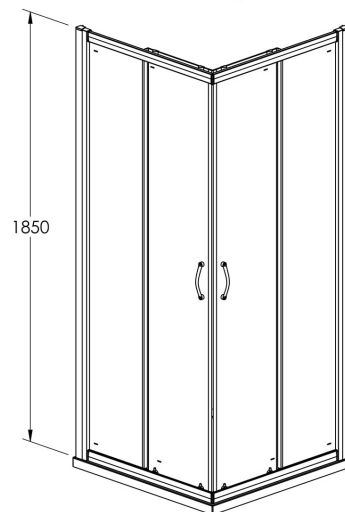

Sales Code: ERCE8080

Description: Ella 800X800 Corner Entry Enclosure 1850

Code	Description	Adjustment (mm)		Entry Width (mm)
ERCE7676-E5	760 Corner Entry	730	750	365
ERCE8080-E5	800 Corner Entry	770	790	395
ERCE9090-E5	900 Corner Entry	870	890	495

### Product Dimensions

Height (mm):	1850
Width (mm):	790
Depth (mm):	790
Nett Weight (kg):	38.5

### Packaging Dimensions

Height (mm):	1910
Width (mm):	520
Length (mm):	65
Gross Weight (kg):	38.5

### Product Details

Country of Origin:	China
Fitting Instruction:	Yes
CE Approval:	Yes
Profile Material:	Aluminium
Profile Finish:	Satin Chrome
Adjustments (mm):	770mm-790mm
Entry Width (mm):	395mm
Swing In Dim (mm):	N/A
Swing Out Dim (mm):	N/A
Radius (mm):	Not Applicable
Glass Thickness (mm):	5
Easy Fit:	Yes
Easy Clean:	No
Handle Style:	D Shape Handle
Handle Material:	Plastic
Enclosure Design:	Framed
Wheel Type:	Plastic, Dual, Quick Release
Support Bar Included:	Support Bar Not Included
Extras:	None