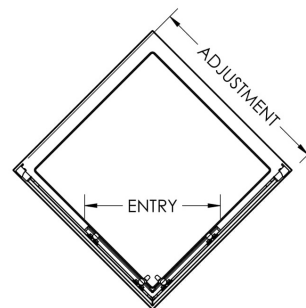

Sales Code: ERCE8080

Description: Ella 800X800 Corner Entry Enclosure 1850

Code	Description	Adjustment (mm)		Entry Width (mm)
ERCE7676-E5	760 Corner Entry	730	750	365
ERCE8080-E5	800 Corner Entry	770	790	395
ERCE9090-E5	900 Corner Entry	870	890	495

### Product Dimensions

Height (mm):	1850
Width (mm):	790
Depth (mm):	790
Nett Weight (kg):	38.5

### Packaging Dimensions

Height (mm):	1910
Width (mm):	520
Length (mm):	65
Gross Weight (kg):	38.5

### Product Details

Country of Origin:	China
Fitting Instruction:	Yes
CE Approval:	Yes
Profile Material:	Aluminium
Profile Finish:	Satin Chrome
Adjustments (mm):	770mm-790mm
Entry Width (mm):	395mm
Swing In Dim (mm):	N/A
Swing Out Dim (mm):	N/A
Radius (mm):	Not Applicable
Glass Thickness (mm):	5
Easy Fit:	Yes
Easy Clean:	No
Handle Style:	D Shape Handle
Handle Material:	Plastic
Enclosure Design:	Framed
Wheel Type:	Plastic, Dual, Quick Release
Support Bar Included:	Support Bar Not Included
Extras:	None