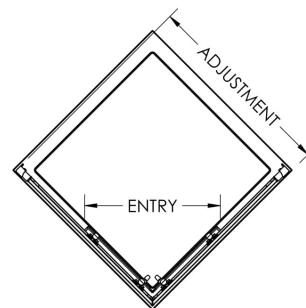

Sales Code: ERCE7676

Description: Ella 760X760 Corner Entry Enclosure 1850

Code	Description	Adjustment (mm)		Entry Width (mm)
ERCE7676-E5	760 Corner Entry	730	750	365
ERCE8080-E5	800 Corner Entry	770	790	395
ERCE9090-E5	900 Corner Entry	870	890	495

Product Dimensions

Height (mm):	1850
Width (mm):	750
Depth (mm):	750
Nett Weight (kg):	35.5

Packaging Dimensions

Height (mm):	1910
Width (mm):	480
Length (mm):	65
Gross Weight (kg):	35.5

Packaging Data

Box Colour:	Brown Cardboard Box - Printed
Box Qty:	1
Label Size:	100 x 50
Label Colour:	Not Applicable
Label Qty:	0

Outer Box Dimensions (If Applicable)

Height (mm):	
Width (mm):	
Depth (mm):	
Length (mm):	
Gross Weight (kg):	
Barcode:	5055369078639

Product Details

Country of Origin:	China
Fitting Instruction:	Yes
CE Approval:	Yes
Profile Material:	Aluminium
Profile Finish:	Satin Chrome
Adjustments (mm):	730mm - 750mm
Entry Width (mm):	365mm
Swing In Dim (mm):	N/A
Swing Out Dim (mm):	N/A
Radius (mm):	Not Applicable
Glass Thickness (mm):	5
Easy Fit:	Yes
Easy Clean:	No
Handle Style:	D Shape Handle
Handle Material:	Plastic
Enclosure Design:	Framed
Wheel Type:	Plastic, Dual, Quick Release
Support Bar Included:	Support Bar Not Included
Extras:	None