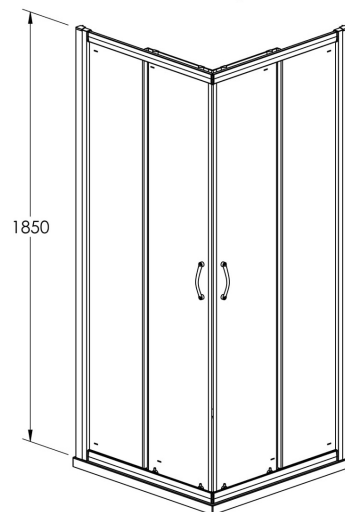

Sales Code: ERCE7676

Description: Ella 760X760 Corner Entry Enclosure 1850

Code	Description	Adjustment (mm)		Entry Width (mm)
ERCE7676-E5	760 Corner Entry	730	750	365
ERCE8080-E5	800 Corner Entry	770	790	395
ERCE9090-E5	900 Corner Entry	870	890	495

Product Dimensions

Height (mm):	1850
Width (mm):	750
Depth (mm):	750
Nett Weight (kg):	35.5

Packaging Dimensions

Height (mm):	1910
Width (mm):	480
Length (mm):	65
Gross Weight (kg):	35.5

Packaging Data

Box Colour:	Brown Cardboard Box - Printed
Box Qty:	1
Label Size:	100 x 50
Label Colour:	Not Applicable
Label Qty:	0

Outer Box Dimensions (If Applicable)

Height (mm):	
Width (mm):	
Depth (mm):	
Length (mm):	
Gross Weight (kg):	
Barcode:	5055369078639

Product Details

Country of Origin:	China
Fitting Instruction:	Yes
CE Approval:	Yes
Profile Material:	Aluminium
Profile Finish:	Satin Chrome
Adjustments (mm):	730mm - 750mm
Entry Width (mm):	365mm
Swing In Dim (mm):	N/A
Swing Out Dim (mm):	N/A
Radius (mm):	Not Applicable
Glass Thickness (mm):	5
Easy Fit:	Yes
Easy Clean:	No
Handle Style:	D Shape Handle
Handle Material:	Plastic
Enclosure Design:	Framed
Wheel Type:	Plastic, Dual, Quick Release
Support Bar Included:	Support Bar Not Included
Extras:	None