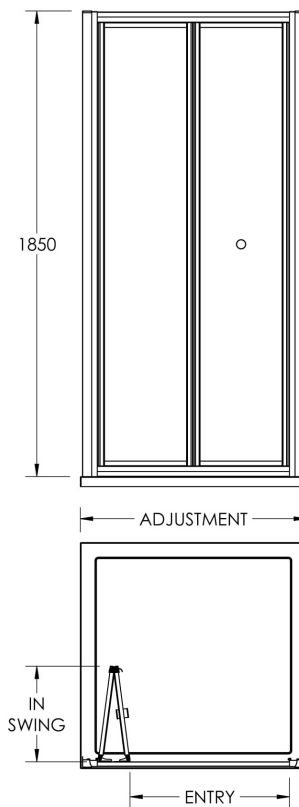

Sales Code: ERBD90

Description: Ella 900mm Bi-Fold Door (1850)

Code	Description	Adjustment (mm)	Entry Width (mm)	In Swing (mm)
ERBD70-E5/E6	700 Bi-Fold	650	685	435
ERBD76-E5/E6	760 Bi-fold	710	745	495
ERBD80-E5/E6	800 Bi-Fold	750	785	535
ERBD90-E5/E6	900 Bi-Fold	850	885	635
ERBD10-E5/E6	1000 Bi-Fold	950	985	735
ERBD11-E5/E6	1100 Bi-Fold	1050	1085	835
ERBD12-E5/E6	1200 Bi-Fold	1150	1185	935

Product Dimensions

Height (mm):	1854
Width (mm):	885
Depth (mm):	42
Nett Weight (kg):	23.5

Packaging Dimensions

Height (mm):	1900
Width (mm):	885
Length (mm):	80
Gross Weight (kg):	23.5

Packaging Data

Box Colour:	Brown Cardboard Box - Printed
Box Qty:	1
Label Size:	100 x 50
Label Colour:	Not Applicable
Label Qty:	0

Outer Box Dimensions (If Applicable)

Height (mm):	
Width (mm):	
Depth (mm):	
Length (mm):	
Gross Weight (kg):	
Barcode:	5055369078752

Product Details

Country of Origin:	China
Fitting Instruction:	Yes
CE Approval:	Yes
Profile Material:	Aluminium
Profile Finish:	Satin Chrome
Adjustments (mm):	850mm - 885mm
Entry Width (mm):	635M
Swing In Dim (mm):	382M
Swing Out Dim (mm):	N/A
Radius (mm):	Not Applicable
Glass Thickness (mm):	5
Easy Fit:	No
Easy Clean:	No
Handle Style:	Knob Handle
Handle Material:	Plastic
Enclosure Design:	Framed
Wheel Type:	Captive And Fixed.
Support Bar Included:	Support Bar Not Included
Extras:	None