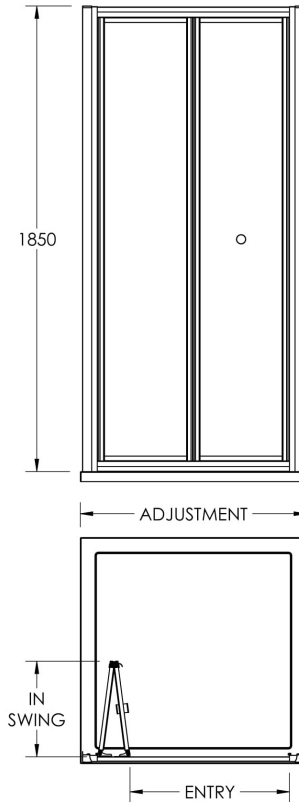

Sales Code: ERBD80

Description: Ella 800mm Bi-Fold Door (1850)

Code	Description	Adjustment (mm)	Entry Width (mm)	In Swing (mm)
ERBD70-E5/E6	700 Bi-Fold	650	685	435
ERBD76-E5/E6	760 Bi-fold	710	745	495
ERBD80-E5/E6	800 Bi-Fold	750	785	535
ERBD90-E5/E6	900 Bi-Fold	850	885	635
ERBD10-E5/E6	1000 Bi-Fold	950	985	735
ERBD11-E5/E6	1100 Bi-Fold	1050	1085	835
ERBD12-E5/E6	1200 Bi-Fold	1150	1185	935

Product Dimensions

Height (mm):	1854
Width (mm):	785
Depth (mm):	42
Nett Weight (kg):	21.5

Packaging Dimensions

Height (mm):	1895
Width (mm):	785
Length (mm):	80
Gross Weight (kg):	21.5

Packaging Data

Box Colour:	Brown Cardboard Box - Printed
Box Qty:	1
Label Size:	100 x 50
Label Colour:	Not Applicable
Label Qty:	0

Outer Box Dimensions (If Applicable)

Height (mm):	
Width (mm):	
Depth (mm):	
Length (mm):	
Gross Weight (kg):	
Barcode:	5055369078745

Product Details

Country of Origin:	China
Fitting Instruction:	Yes
CE Approval:	Yes
Profile Material:	Aluminium
Profile Finish:	Satin Chrome
Adjustments (mm):	750mm - 785mm
Entry Width (mm):	535M
Swing In Dim (mm):	332M
Swing Out Dim (mm):	N/A
Radius (mm):	Not Applicable
Glass Thickness (mm):	5
Easy Fit:	No
Easy Clean:	No
Handle Style:	Knob Handle
Handle Material:	Plastic
Enclosure Design:	Framed
Wheel Type:	Captive And Fixed.
Support Bar Included:	Support Bar Not Included
Extras:	None