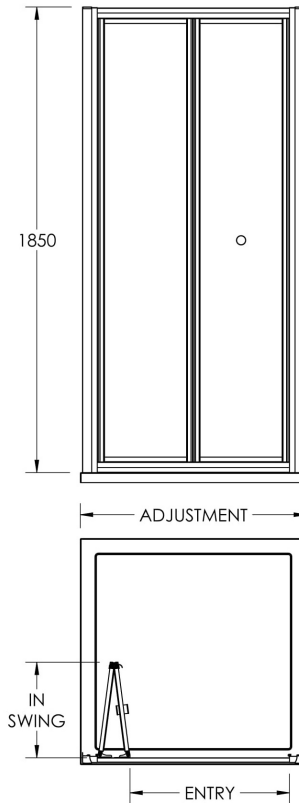

Sales Code: ERBD76

Description: Ella 760mm Bi-Fold Door (1850)

Code	Description	Adjustment (mm)	Entry Width (mm)	In Swing (mm)
ERBD70-E5/E6	700 Bi-Fold	650	685	435
ERBD76-E5/E6	760 Bi-fold	710	745	495
ERBD80-E5/E6	800 Bi-Fold	750	785	535
ERBD90-E5/E6	900 Bi-Fold	850	885	635
ERBD10-E5/E6	1000 Bi-Fold	950	985	735
ERBD11-E5/E6	1100 Bi-Fold	1050	1085	835
ERBD12-E5/E6	1200 Bi-Fold	1150	1185	935

Product Dimensions

Height (mm):	1854
Width (mm):	755
Depth (mm):	42
Nett Weight (kg):	20.3

Packaging Dimensions

Height (mm):	1910
Width (mm):	740
Length (mm):	80
Gross Weight (kg):	20.3

Packaging Data

Box Colour:	Brown Cardboard Box - Printed
Box Qty:	1
Label Size:	100 x 50
Label Colour:	Not Applicable
Label Qty:	0

Outer Box Dimensions (If Applicable)

Height (mm):	
Width (mm):	
Depth (mm):	
Length (mm):	
Gross Weight (kg):	
Barcode:	5055369078738

Product Details

Country of Origin:	China
Fitting Instruction:	Yes
CE Approval:	Yes
Profile Material:	Aluminium
Profile Finish:	Satin Chrome
Adjustments (mm):	710mm - 745mm
Entry Width (mm):	495M
Swing In Dim (mm):	312M
Swing Out Dim (mm):	N/A
Radius (mm):	Not Applicable
Glass Thickness (mm):	5
Easy Fit:	No
Easy Clean:	No
Handle Style:	Knob Handle
Handle Material:	Plastic
Enclosure Design:	Framed
Wheel Type:	Captive And Fixed.
Support Bar Included:	Support Bar Not Included
Extras:	None