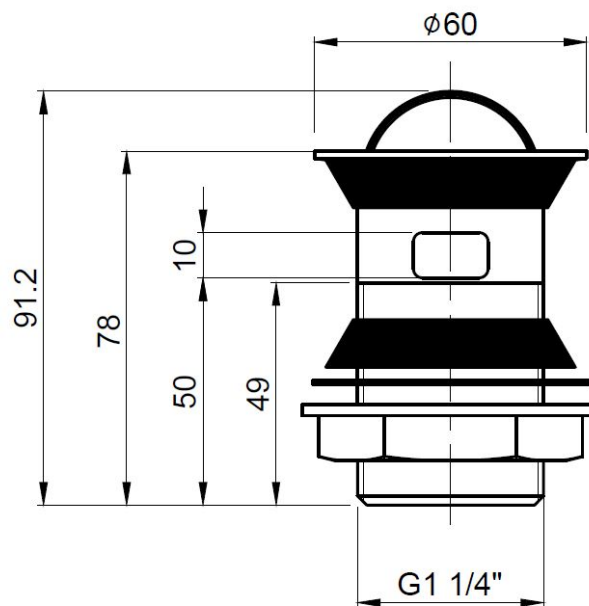

### Product Dimensions

Length (mm):	
Width (mm):	62
Height (mm):	83
Depth (mm):	62
Nett Weight (kg):	0.2

### Packaging Dimensions

Height (mm):	100
Width (mm):	65
Depth (mm):	65
Gross Weight (kg):	0.2

### Outer Box Dimensions (If Applicable)

Height (mm):	
Width (mm):	
Length (mm):	
Depth (mm):	
Gross Weight (kg):	13
Barcode:	5055275870839

### Product Details

Country of Origin:	China
Fitting Instruction:	No
CE Certification:	N/A
Product Material:	Ss
Heating Element Wattage:	Not Applicable
Colour/Finish:	Chrome
Product Diameter:	62mm
Connection Size:	1 1/4"