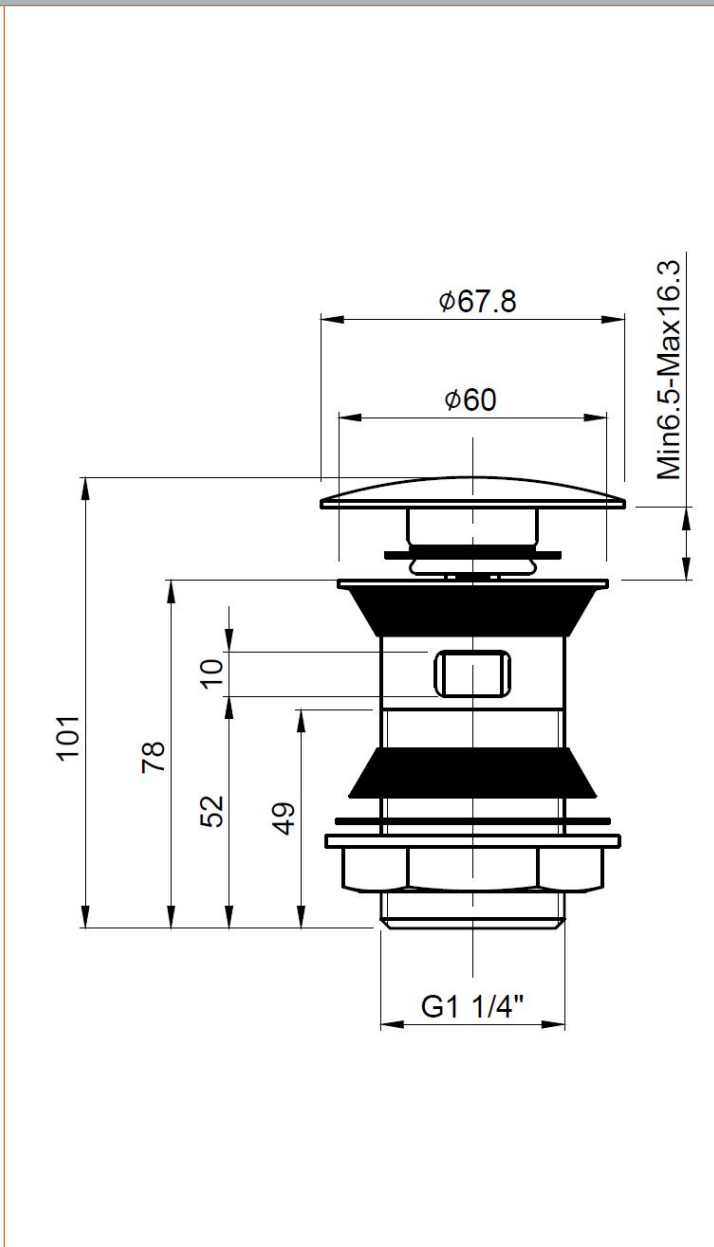

Sales Code: ER07

Description: Push Button Basin Waste Slotted

Product Dimensions

Length (mm):	
Width (mm):	61
Height (mm):	97
Depth (mm):	61
Nett Weight (kg):	0.3

Packaging Dimensions

Height (mm):	65
Width (mm):	65
Depth (mm):	100
Gross Weight (kg):	0.3

Packaging Data

Box Colour:	White Cardboard Box
Box Qty:	1
Label Size:	100 x 50
Label Colour:	White Label
Label Qty:	2

Outer Box Dimensions (If Applicable)

Height (mm):	
Width (mm):	
Length (mm):	
Depth (mm):	
Gross Weight (kg):	21
Barcode:	5055275870822

Product Details

Country of Origin:	China
Fitting Instruction:	No
CE Certification:	N/A
Product Material:	Ss
Heating Element Wattage:	Not Applicable
Colour/Finish:	Chrome
Product Diameter:	61mm
Connection Size:	11/4"