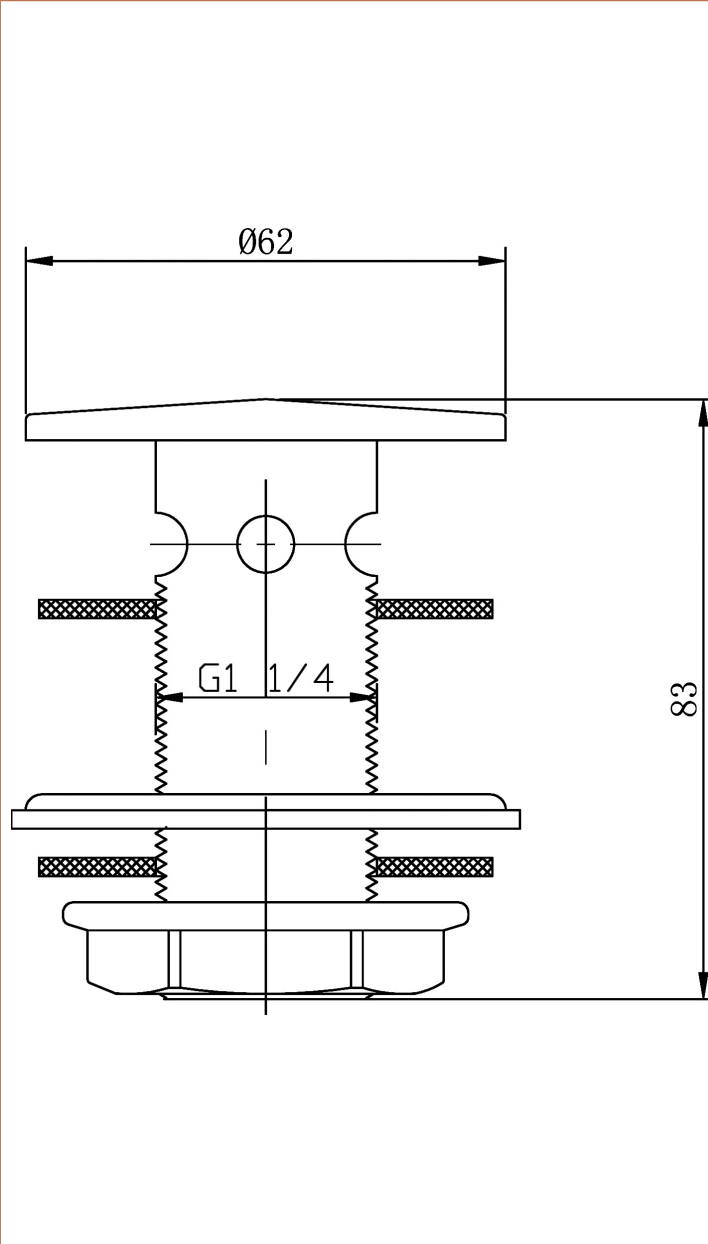

Sales Code: ER03

Description: Brass Flip Top Basin Waste

Product Dimensions

Length (mm):	
Width (mm):	62
Height (mm):	83
Depth (mm):	62
Nett Weight (kg):	0.2

Packaging Dimensions

Height (mm):	100
Width (mm):	65
Depth (mm):	65
Gross Weight (kg):	0.21

Packaging Data

Box Colour:	White Cardboard Box
Box Qty:	1
Label Size:	100 x 50
Label Colour:	White Label
Label Qty:	2

Outer Box Dimensions (If Applicable)

Height (mm):	
Width (mm):	
Length (mm):	
Depth (mm):	
Gross Weight (kg):	13
Barcode:	5055146132585

Product Details

Country of Origin:	China
Fitting Instruction:	No
CE Certification:	N/A
Product Material:	Brass
Heating Element Wattage:	Not Applicable
Colour/Finish:	Chrome
Product Diameter:	62mm
Connection Size:	11/4"