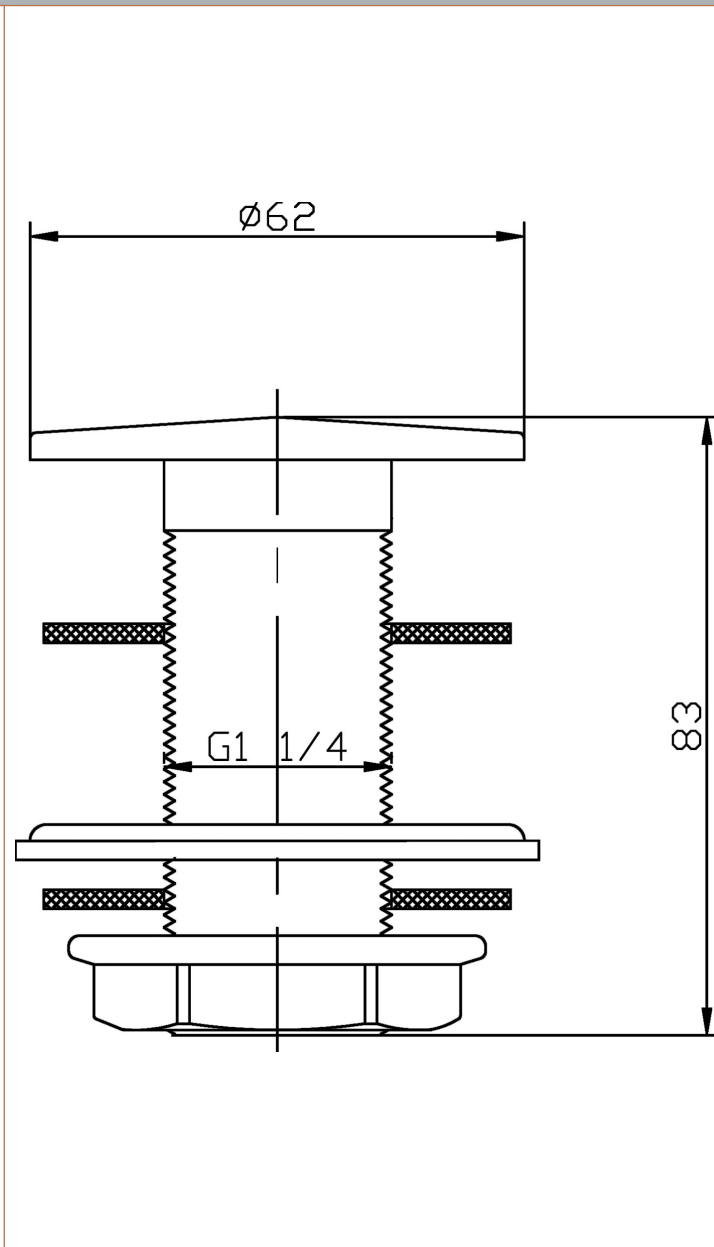

### Product Dimensions

Length (mm):	
Width (mm):	62
Height (mm):	83
Depth (mm):	62
Nett Weight (kg):	0.32

### Packaging Dimensions

Height (mm):	100
Width (mm):	65
Depth (mm):	65
Gross Weight (kg):	0.32

### Outer Box Dimensions (If Applicable)

Height (mm):	
Width (mm):	
Length (mm):	
Depth (mm):	
Gross Weight (kg):	16
Barcode:	5055146166726

### Product Details

Country of Origin:	China
Fitting Instruction:	No
CE Certification:	N/A
Product Material:	Brass
Heating Element Wattage:	Not Applicable
Colour/Finish:	Chrome
Product Diameter:	62mm
Connection Size:	11/4"