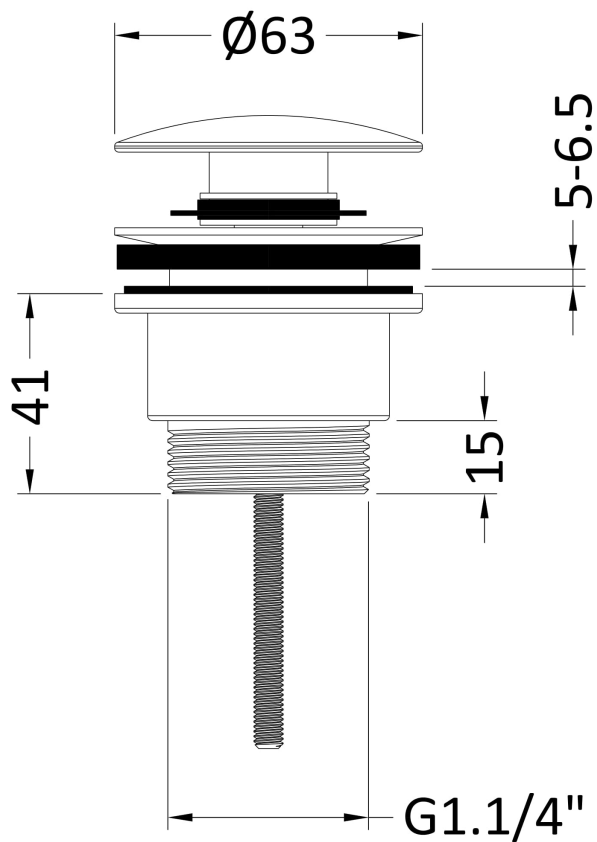

### Product Dimensions

Length (mm):	
Width (mm):	63
Height (mm):	110
Depth (mm):	63
Nett Weight (kg):	0.34

### Packaging Dimensions

Height (mm):	65
Width (mm):	65
Depth (mm):	105
Gross Weight (kg):	0.34

### Outer Box Dimensions (If Applicable)

Height (mm):	225
Width (mm):	330
Length (mm):	
Depth (mm):	
Gross Weight (kg):	21
Barcode:	5056211897798

### Product Details

Country of Origin:	China
Fitting Instruction:	No
CE Certification:	N/A
Product Material:	Brass
Heating Element Wattage:	Not Applicable
Colour/Finish:	Black
Product Diameter:	63mm
Connection Size:	11/4"