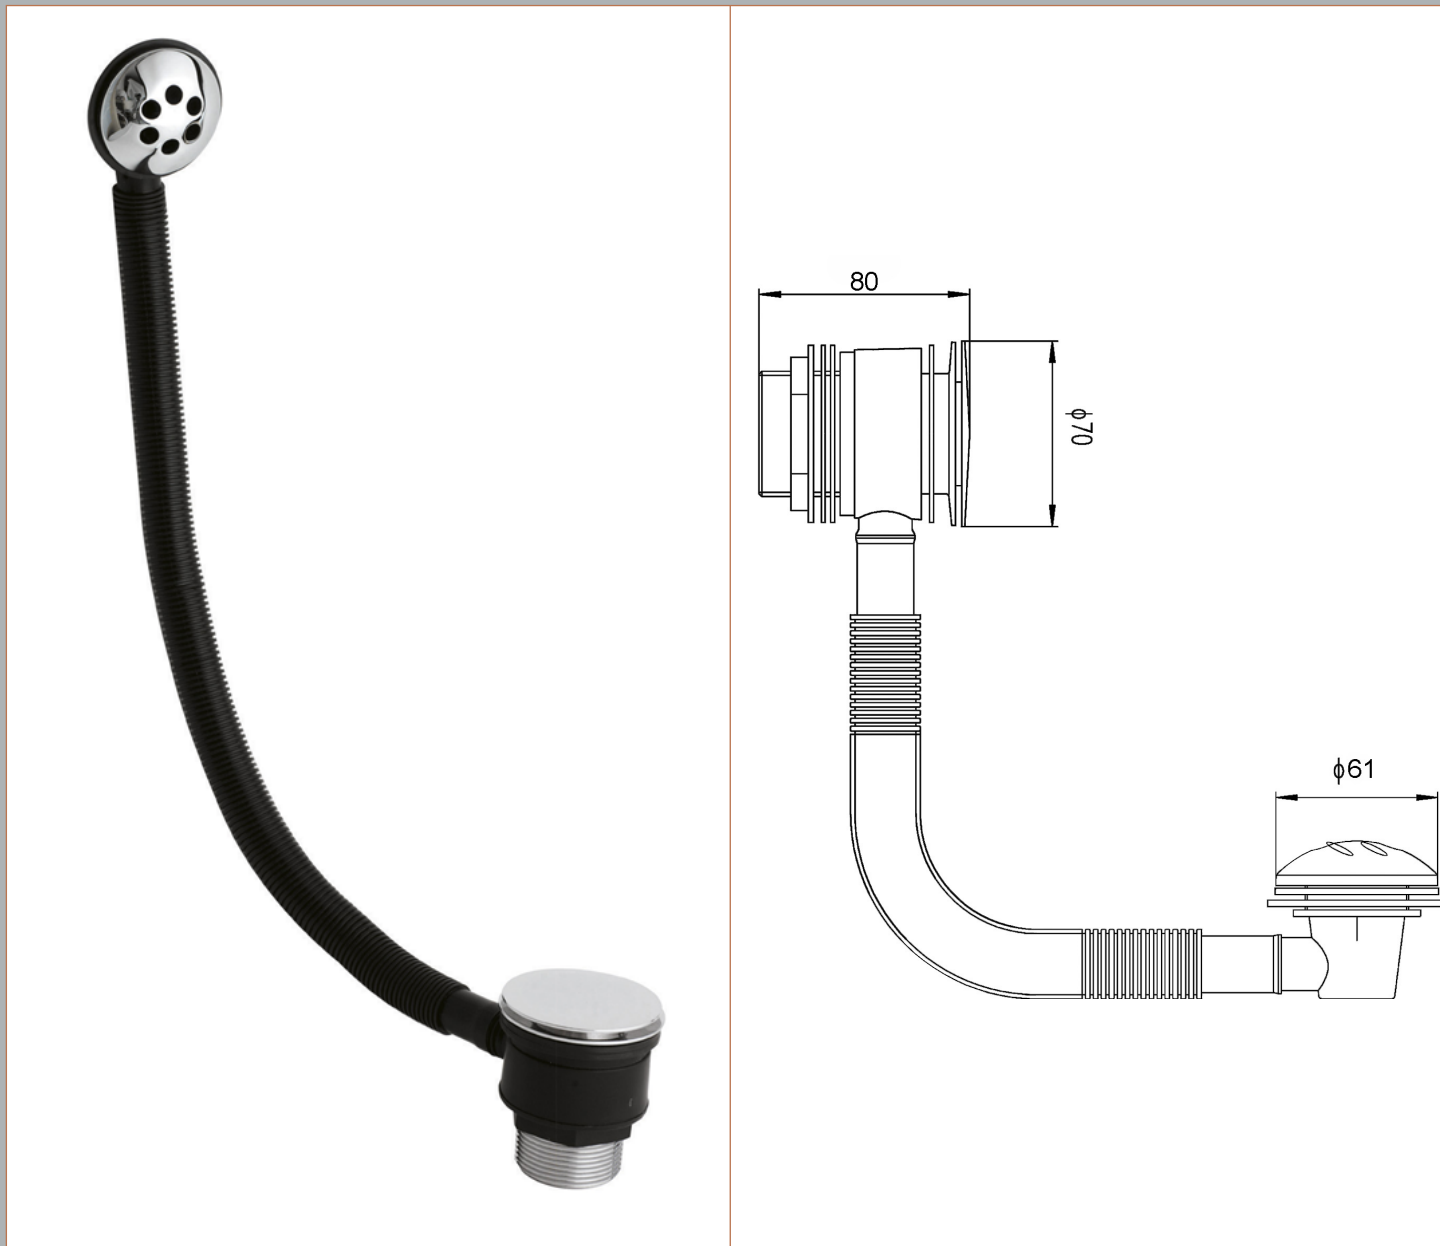

Sales Code: EK321

Description: Push Button Bath Waste & Overflow

Product Dimensions

Length (mm):	
Width (mm):	70
Height (mm):	70
Depth (mm):	80
Nett Weight (kg):	0.5

Packaging Dimensions

Height (mm):	205
Width (mm):	135
Depth (mm):	80
Gross Weight (kg):	0.68

Packaging Data

Box Colour:	White Cardboard Box
Box Qty:	1
Label Size:	100 x 50
Label Colour:	White Label
Label Qty:	2

Outer Box Dimensions (If Applicable)

Height (mm):	
Width (mm):	
Length (mm):	
Depth (mm):	
Gross Weight (kg):	11
Barcode:	5055146129998

Product Details

Country of Origin:	China
Fitting Instruction:	Yes
CE Certification:	N/A
Product Material:	Brass/ABS
Heating Element Wattage:	Not Applicable
Colour/Finish:	Chrome
Product Diameter:	70mm
Connection Size:	11/2"