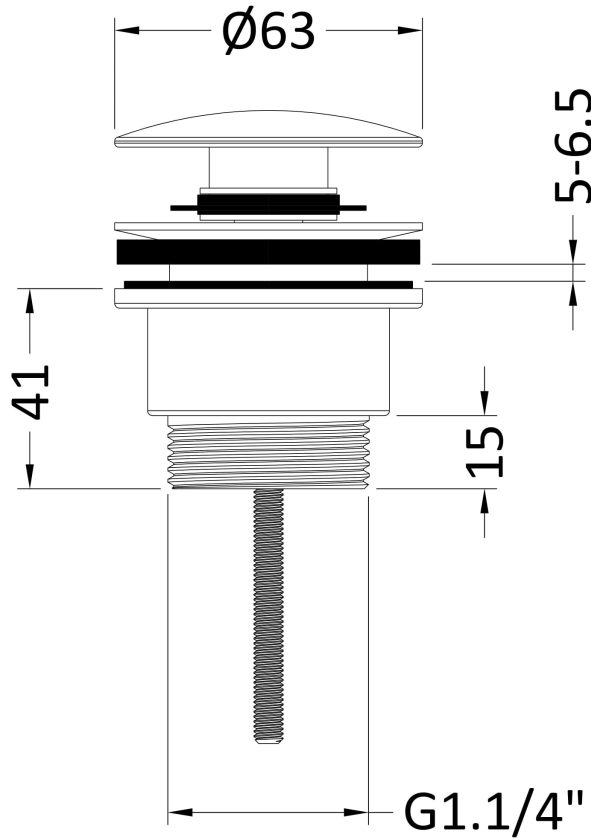

Sales Code: EK310

Description: Universal Push Button Basin Waste

Product Dimensions

| | |
|-------------------|------|
| Length (mm): | |
| Width (mm): | 63 |
| Height (mm): | 110 |
| Depth (mm): | 63 |
| Nett Weight (kg): | 0.34 |

Packaging Dimensions

| | |
|--------------------|------|
| Height (mm): | 65 |
| Width (mm): | 65 |
| Depth (mm): | 105 |
| Gross Weight (kg): | 0.34 |

Packaging Data

| | |
|---------------|---------------------|
| Box Colour: | White Cardboard Box |
| Box Qty: | 1 |
| Label Size: | 100 x 50 |
| Label Colour: | White Label |
| Label Qty: | 2 |

Outer Box Dimensions (If Applicable)

| | |
|--------------------|---------------|
| Height (mm): | 225 |
| Width (mm): | 330 |
| Length (mm): | |
| Depth (mm): | |
| Gross Weight (kg): | 21 |
| Barcode: | 5056211884972 |

Product Details

| | |
|--------------------------|----------------|
| Country of Origin: | China |
| Fitting Instruction: | No |
| CE Certification: | N/A |
| Product Material: | Brass |
| Heating Element Wattage: | Not Applicable |
| Colour/Finish: | Chrome |
| Product Diameter: | 63mm |
| Connection Size: | 11/4" |