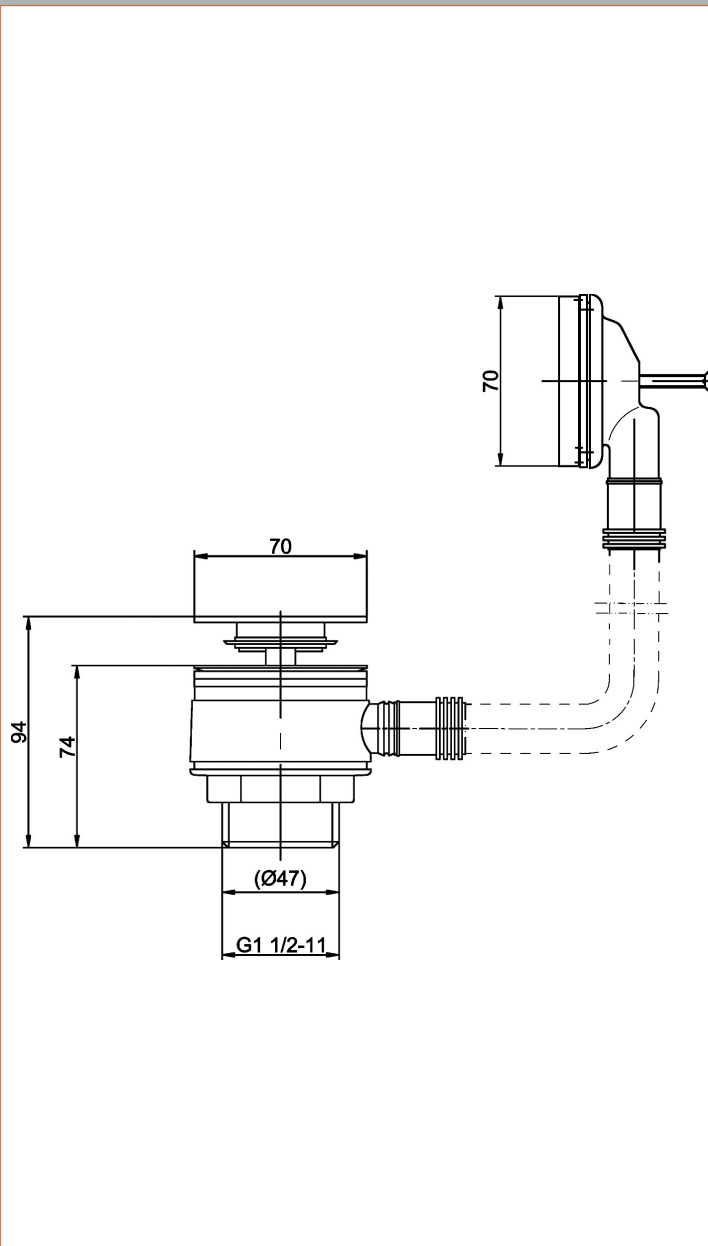

Sales Code: EK308

Description: Square Sprung Plug Bath Waste

Product Dimensions

Length (mm):	
Width (mm):	70
Height (mm):	70
Depth (mm):	94
Nett Weight (kg):	0.77

Packaging Dimensions

Height (mm):	205
Width (mm):	135
Depth (mm):	80
Gross Weight (kg):	0.77

Packaging Data

Box Colour:	White Cardboard Box
Box Qty:	1
Label Size:	100 x 50
Label Colour:	White Label
Label Qty:	2

Outer Box Dimensions (If Applicable)

Height (mm):	
Width (mm):	
Length (mm):	
Depth (mm):	
Gross Weight (kg):	23
Barcode:	5055146172505

Product Details

Country of Origin:	United Kingdom
Fitting Instruction:	Yes
CE Certification:	N/A
Product Material:	Brass
Heating Element Wattage:	Not Applicable
Colour/Finish:	Chrome
Product Diameter:	70mm
Connection Size:	1 1/2"