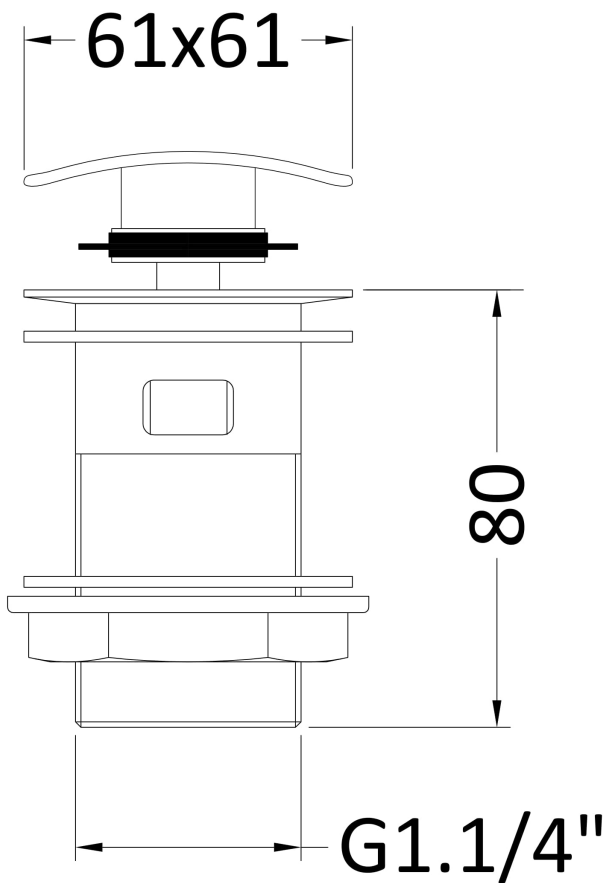

Sales Code: EK307

Description: Square Push Button Basin Waste Slotted

Product Dimensions

Length (mm):	
Width (mm):	65
Height (mm):	100
Depth (mm):	65
Nett Weight (kg):	0.41

Packaging Dimensions

Height (mm):	100
Width (mm):	65
Depth (mm):	65
Gross Weight (kg):	0.41

Packaging Data

Box Colour:	White Cardboard Box
Box Qty:	1
Label Size:	100 x 50
Label Colour:	White Label
Label Qty:	2

Outer Box Dimensions (If Applicable)

Height (mm):	
Width (mm):	
Length (mm):	
Depth (mm):	
Gross Weight (kg):	21
Barcode:	5055146162445

Product Details

Country of Origin:	China
Fitting Instruction:	Yes
CE Certification:	N/A
Product Material:	Brass
Heating Element Wattage:	Not Applicable
Colour/Finish:	Chrome
Product Diameter:	65mm
Connection Size:	11/4"