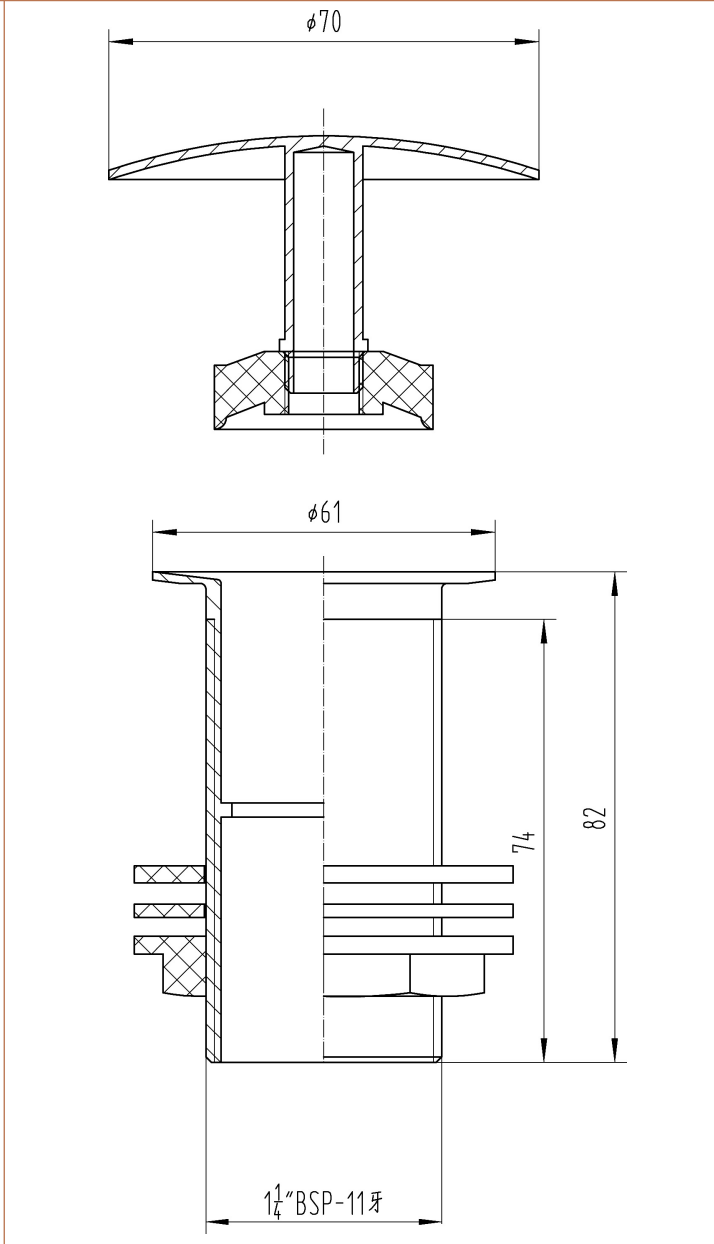

Sales Code: EK305

Description: Free Running Basin Waste

Product Dimensions

Length (mm):	
Width (mm):	70
Height (mm):	82
Depth (mm):	70
Nett Weight (kg):	0.29

Packaging Dimensions

Height (mm):	65
Width (mm):	65
Depth (mm):	105
Gross Weight (kg):	0.29

Packaging Data

Box Colour:	White Cardboard Box
Box Qty:	1
Label Size:	100 x 50
Label Colour:	White Label
Label Qty:	2

Outer Box Dimensions (If Applicable)

Height (mm):	
Width (mm):	
Length (mm):	
Depth (mm):	
Gross Weight (kg):	17
Barcode:	5055146130048

Product Details

Country of Origin:	China
Fitting Instruction:	No
CE Certification:	N/A
Product Material:	Brass
Heating Element Wattage:	Not Applicable
Colour/Finish:	Chrome
Product Diameter:	70mm
Connection Size:	1 1/4"