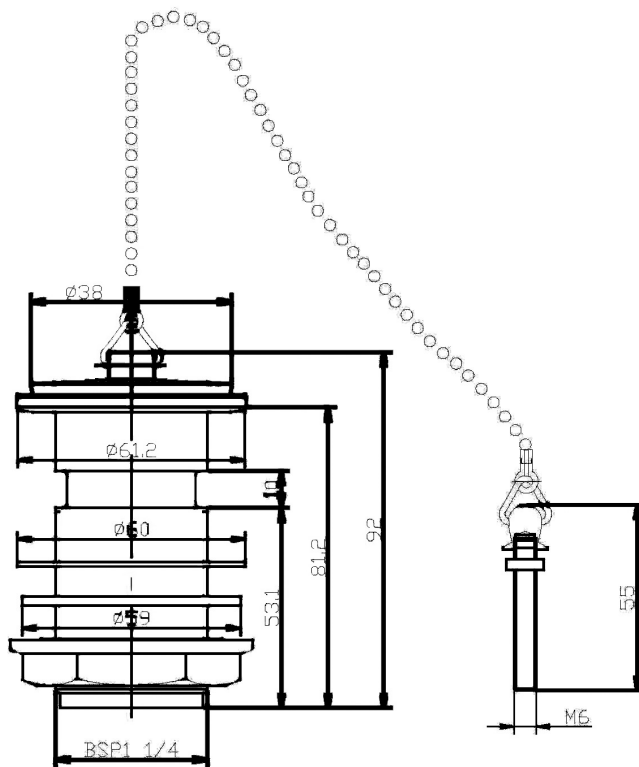

### Product Dimensions

Length (mm):	
Width (mm):	61
Height (mm):	81
Depth (mm):	61
Nett Weight (kg):	0.11

### Packaging Dimensions

Height (mm):	55
Width (mm):	140
Depth (mm):	210
Gross Weight (kg):	0.11

### Outer Box Dimensions (If Applicable)

Height (mm):	
Width (mm):	
Length (mm):	
Depth (mm):	
Gross Weight (kg):	17
Barcode:	5055146100775

### Product Details

Country of Origin:	China
Fitting Instruction:	No
CE Certification:	N/A
Product Material:	Brass
Heating Element Wattage:	Not Applicable
Colour/Finish:	Chrome
Product Diameter:	61mm
Connection Size:	1 1/4"