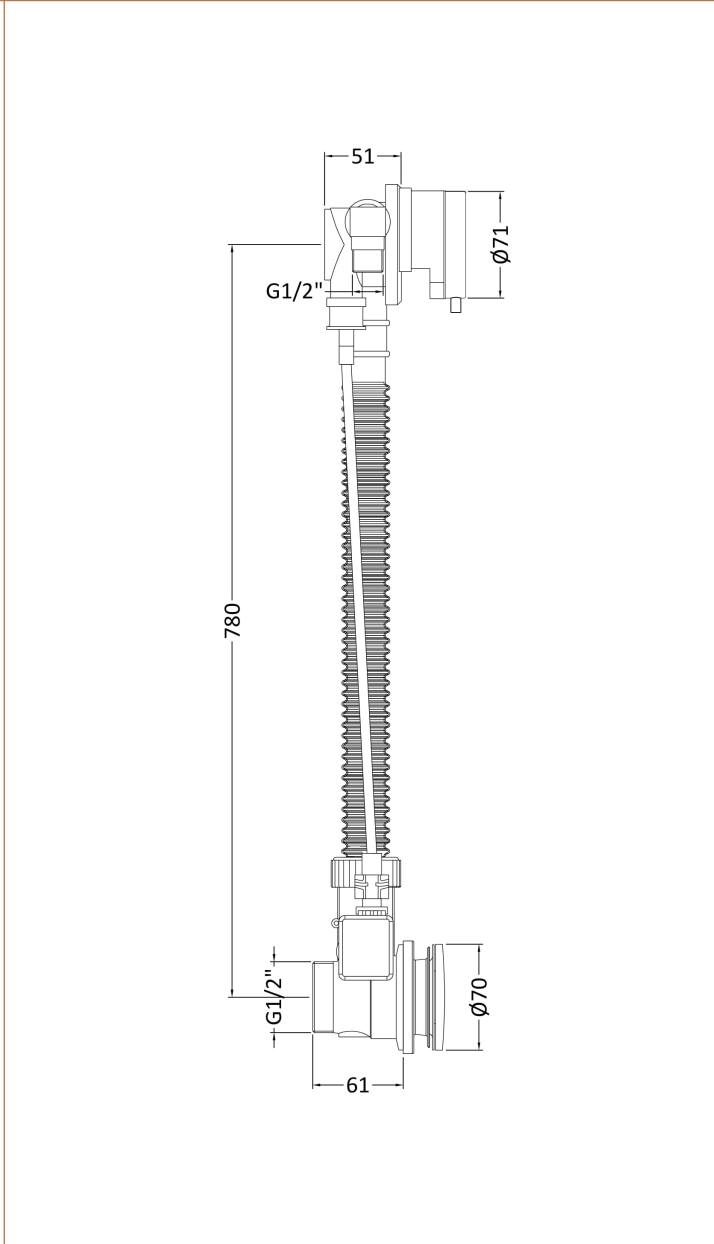

Sales Code: E358

Description: Freeflow Bath Filler Puw & Overflow

### Product Dimensions

Length (mm):	
Width (mm):	70
Height (mm):	115
Depth (mm):	70
Nett Weight (kg):	1

### Packaging Dimensions

Height (mm):	420
Width (mm):	155
Depth (mm):	120
Gross Weight (kg):	1.14

### Product Details

Country of Origin:	China
Fitting Instruction:	No
CE Certification:	N/A
Product Material:	Brass
Heating Element Wattage:	Not Applicable
Colour/Finish:	Chrome
Product Diameter:	71mm
Connection Size:	1/2"