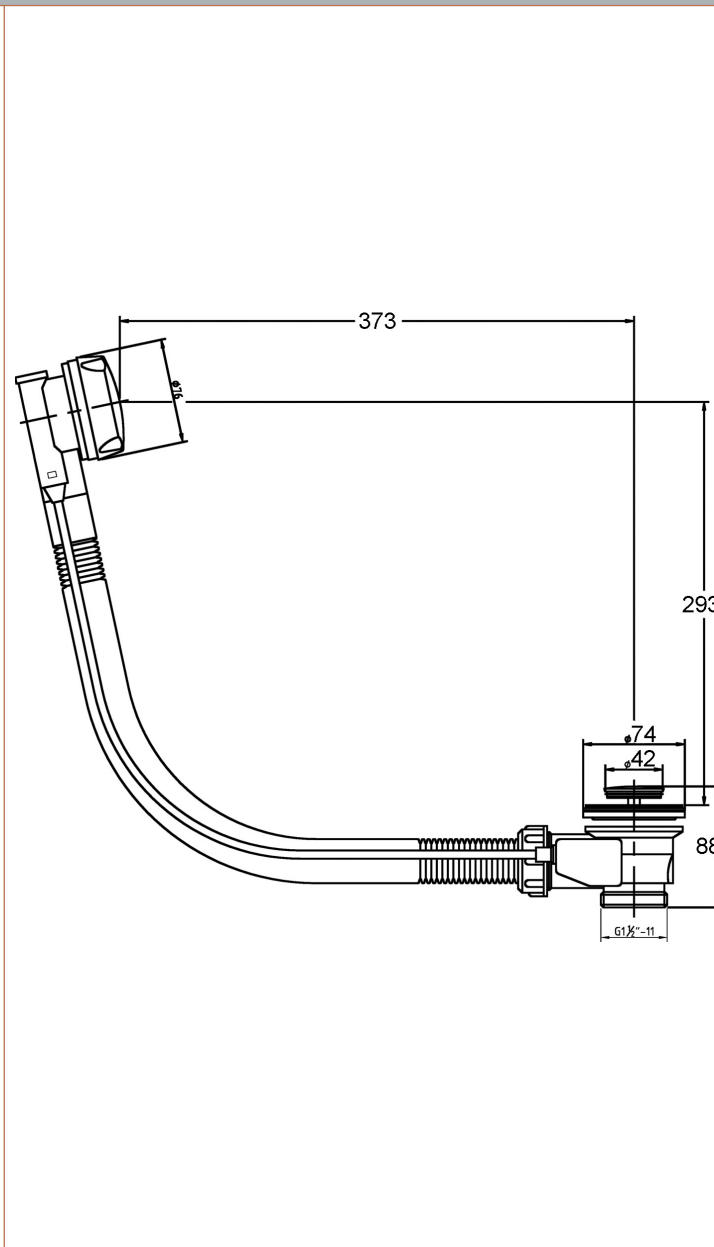

### Product Dimensions

Length (mm):	
Width (mm):	76
Height (mm):	76
Depth (mm):	88
Nett Weight (kg):	0.8

### Packaging Dimensions

Height (mm):	380
Width (mm):	155
Depth (mm):	110
Gross Weight (kg):	0.93

### Outer Box Dimensions (If Applicable)

Height (mm):	
Width (mm):	
Length (mm):	
Depth (mm):	
Gross Weight (kg):	11
Barcode:	5055146101857

### Product Details

Country of Origin:	China
Fitting Instruction:	No
CE Certification:	N/A
Product Material:	Brass
Heating Element Wattage:	Not Applicable
Colour/Finish:	Chrome
Product Diameter:	76mm
Connection Size:	1 1/2"