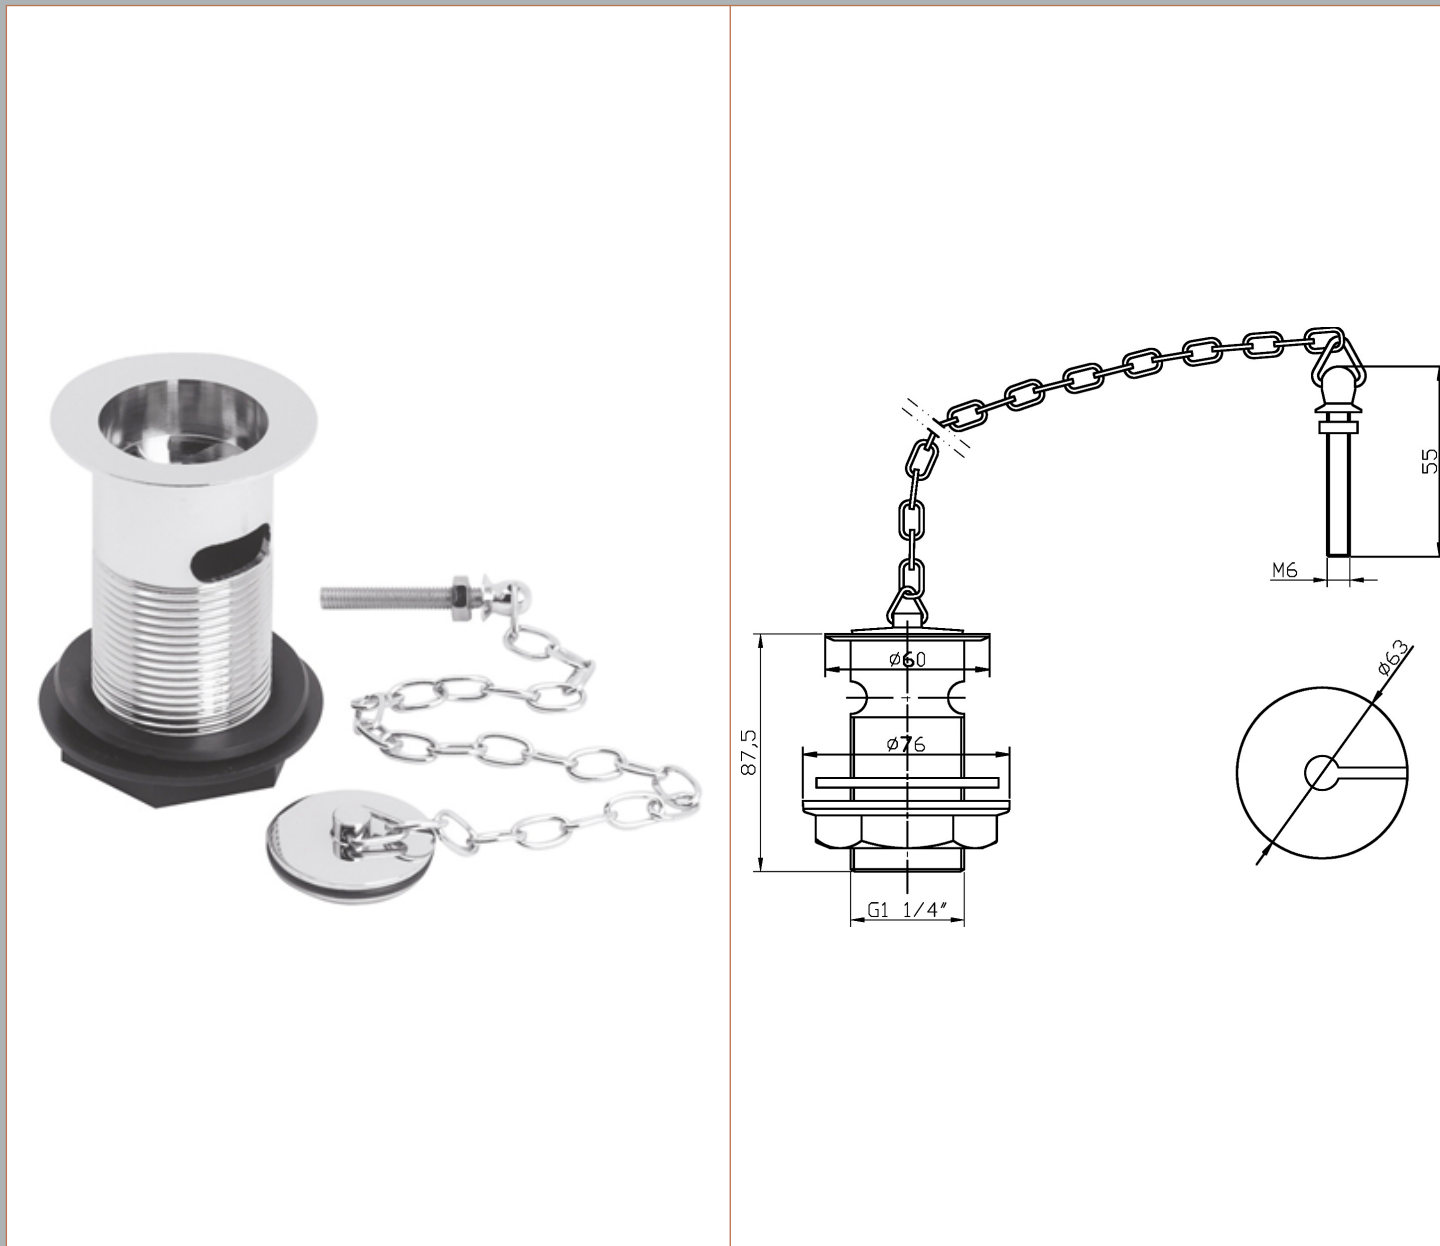

Sales Code: E353

Description: Basin Waste W/ Brass Plug & Link Chain

Product Dimensions

Length (mm):	
Width (mm):	60
Height (mm):	88
Depth (mm):	60
Nett Weight (kg):	0.28

Packaging Dimensions

Height (mm):	70
Width (mm):	70
Depth (mm):	100
Gross Weight (kg):	0.28

Packaging Data

Box Colour:	White Cardboard Box
Box Qty:	1
Label Size:	100 x 50
Label Colour:	White Label
Label Qty:	2

Outer Box Dimensions (If Applicable)

Height (mm):	
Width (mm):	
Length (mm):	
Depth (mm):	
Gross Weight (kg):	21
Barcode:	5055146104902

Product Details

Country of Origin:	China
Fitting Instruction:	No
CE Certification:	N/A
Product Material:	Brass
Heating Element Wattage:	Not Applicable
Colour/Finish:	Chrome
Product Diameter:	60mm
Connection Size:	1 1/4"