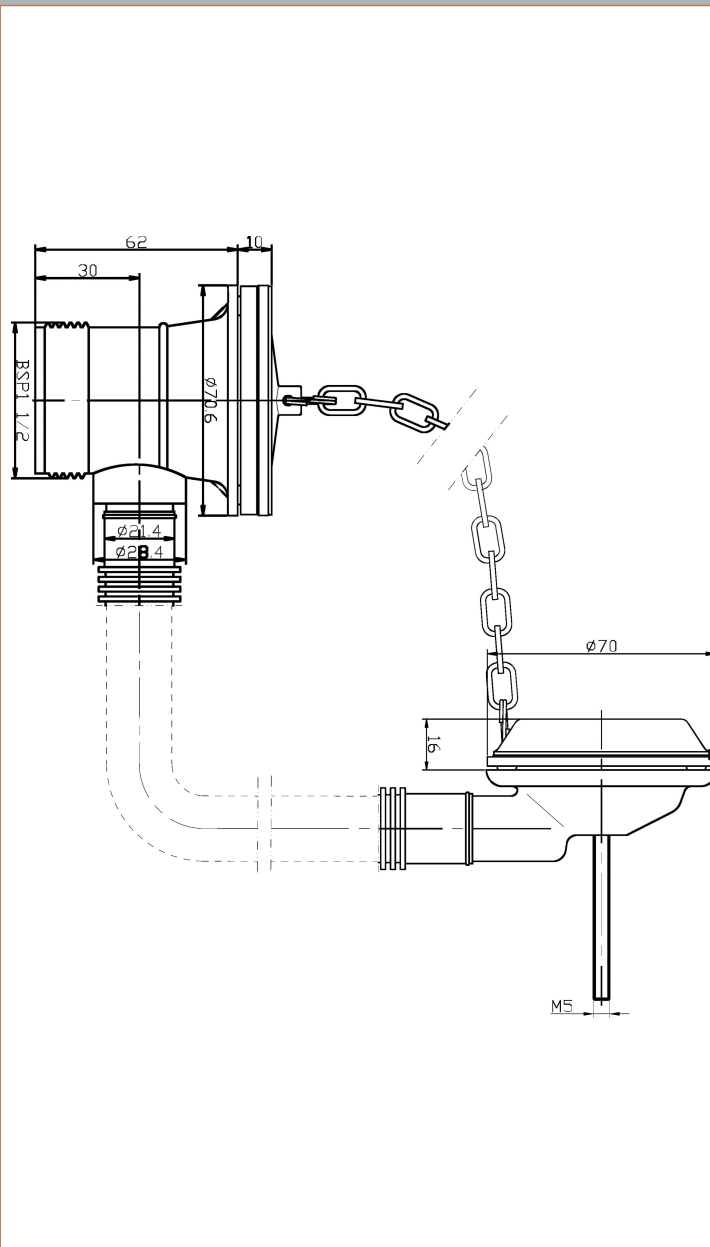

Sales Code: E348

Description: Retainer Bath Waste Brass & Link Chain

### Product Dimensions

Length (mm):	
Width (mm):	70
Height (mm):	70
Depth (mm):	62
Nett Weight (kg):	0.28

### Packaging Dimensions

Height (mm):	120
Width (mm):	80
Depth (mm):	155
Gross Weight (kg):	0.28

### Product Details

Country of Origin:	China
Fitting Instruction:	No
CE Certification:	N/A
Product Material:	Brass
Heating Element Wattage:	Not Applicable
Colour/Finish:	Chrome
Product Diameter:	70mm
Connection Size:	1 1/2"