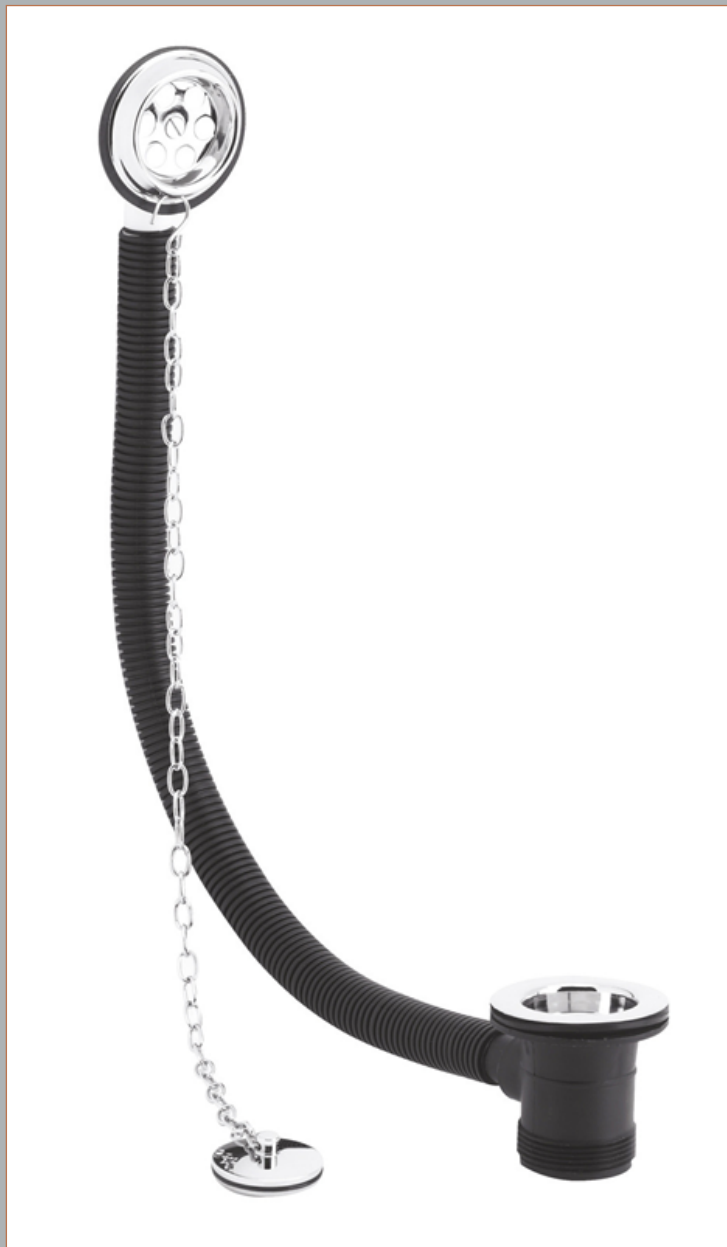

Sales Code: E348

Description: Retainer Bath Waste Brass & Link Chain

### Product Dimensions

Length (mm):	
Width (mm):	70
Height (mm):	70
Depth (mm):	62
Nett Weight (kg):	0.28

### Product Details

Country of Origin:	China
Fitting Instruction:	No
CE Certification:	N/A
Product Material:	Brass
Heating Element Wattage:	Not Applicable
Colour/Finish:	Chrome
Product Diameter:	70mm
Connection Size:	1 1/2"