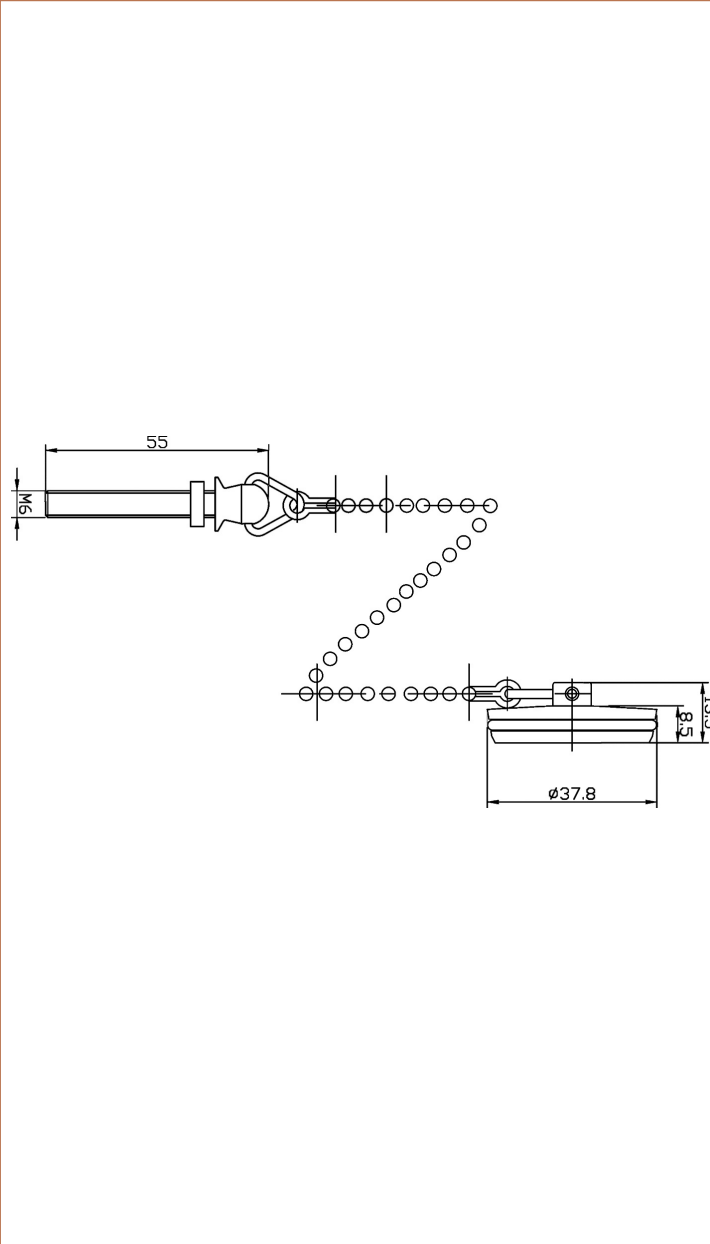

Sales Code: E343

Description: Basin Plug & Chain

### Product Dimensions

Length (mm):	
Width (mm):	38
Height (mm):	14
Depth (mm):	38
Nett Weight (kg):	0.04

### Packaging Dimensions

Height (mm):	90
Width (mm):	70
Depth (mm):	10
Gross Weight (kg):	0.04

### Product Details

Country of Origin:	China
Fitting Instruction:	No
CE Certification:	N/A
Product Material:	Brass
Heating Element Wattage:	Not Applicable
Colour/Finish:	Chrome
Product Diameter:	38mm
Connection Size:	11/4"