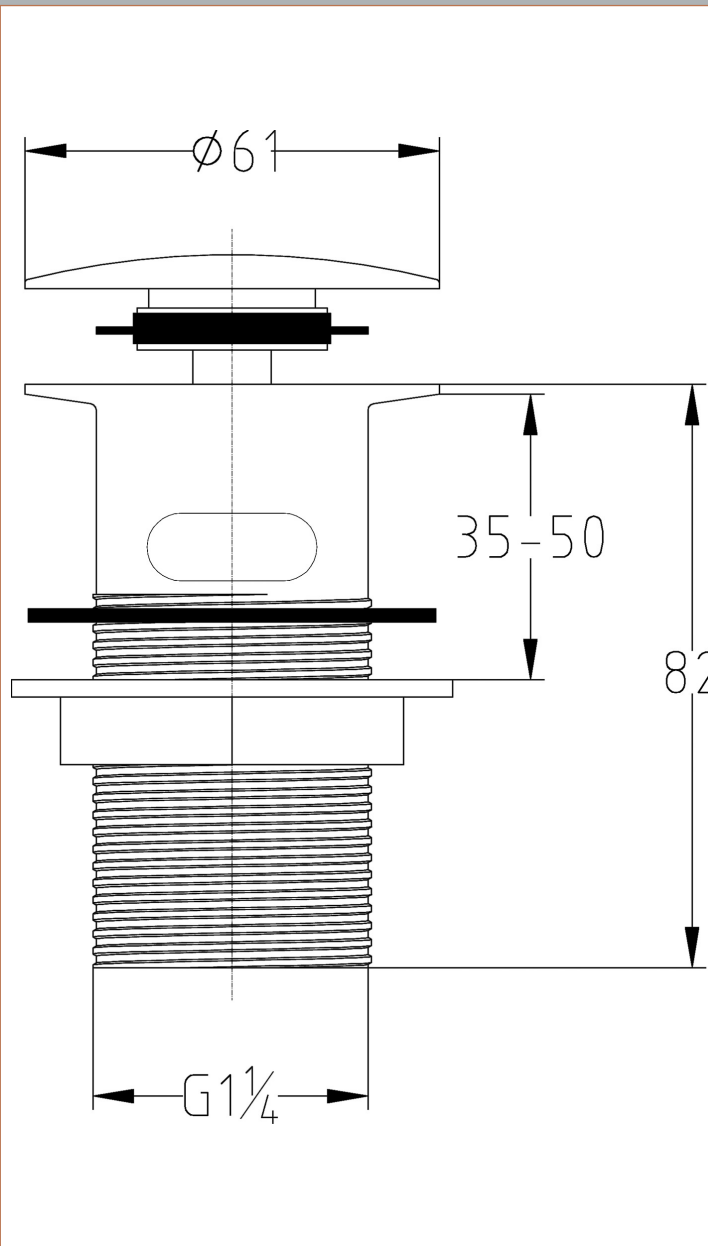

### Product Dimensions

Length (mm):	
Width (mm):	61
Height (mm):	82
Depth (mm):	61
Nett Weight (kg):	0.29

### Packaging Dimensions

Height (mm):	100
Width (mm):	65
Depth (mm):	65
Gross Weight (kg):	0.29

### Outer Box Dimensions (If Applicable)

Height (mm):	
Width (mm):	
Length (mm):	
Depth (mm):	
Gross Weight (kg):	19
Barcode:	5055369004263

### Product Details

Country of Origin:	China
Fitting Instruction:	No
CE Certification:	N/A
Product Material:	Brass
Heating Element Wattage:	Not Applicable
Colour/Finish:	Chrome
Product Diameter:	61mm
Connection Size:	1 1/4"