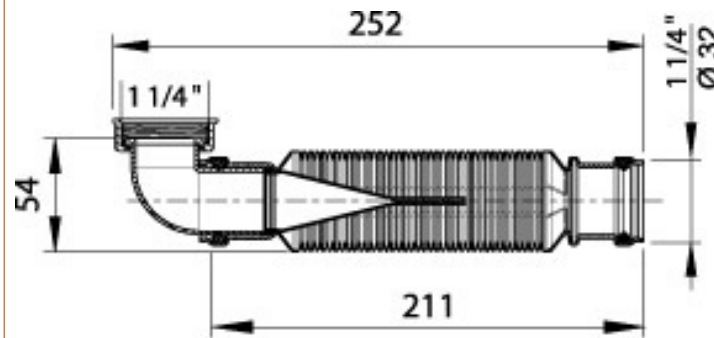

Sales Code: E325

Description: Waste Trap For Furniture Basins

Product Dimensions

Length (mm):	
Width (mm):	54
Height (mm):	54
Depth (mm):	252
Nett Weight (kg):	0.11

Packaging Dimensions

Height (mm):	250
Width (mm):	32
Depth (mm):	32
Gross Weight (kg):	0.11

Packaging Data

Box Colour:	White Cardboard Box
Box Qty:	1
Label Size:	100 x 50
Label Colour:	White Label
Label Qty:	2

Outer Box Dimensions (If Applicable)

Height (mm):	290
Width (mm):	590
Length (mm):	
Depth (mm):	
Gross Weight (kg):	
Barcode:	5055369027736

Product Details

Country of Origin:	United Kingdom
Fitting Instruction:	No
CE Certification:	N/A
Product Material:	Pp
Heating Element Wattage:	Not Applicable
Colour/Finish:	White
Product Diameter:	Not Applicable
Connection Size:	3/4"