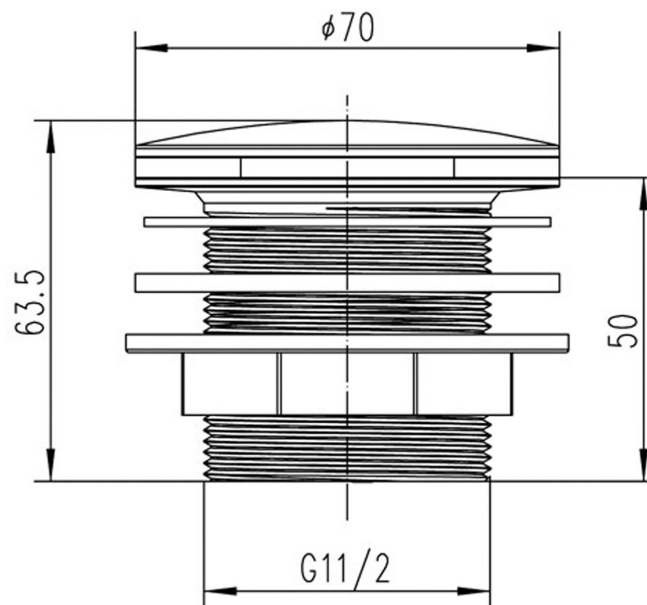

Sales Code: E324

Description: Push Button Bath Waste No Overflow

Product Dimensions

Length (mm):	
Width (mm):	70
Height (mm):	70
Depth (mm):	64
Nett Weight (kg):	0.3

Packaging Dimensions

Height (mm):	75
Width (mm):	75
Depth (mm):	70
Gross Weight (kg):	0.3

Packaging Data

Box Colour:	White Cardboard Box
Box Qty:	1
Label Size:	100 x 50
Label Colour:	White Label
Label Qty:	2

Outer Box Dimensions (If Applicable)

Height (mm):	
Width (mm):	
Length (mm):	
Depth (mm):	
Gross Weight (kg):	15
Barcode:	5055369020133

Product Details

Country of Origin:	China
Fitting Instruction:	No
CE Certification:	N/A
Product Material:	Brass
Heating Element Wattage:	Not Applicable
Colour/Finish:	Chrome
Product Diameter:	70mm
Connection Size:	1 1/2"