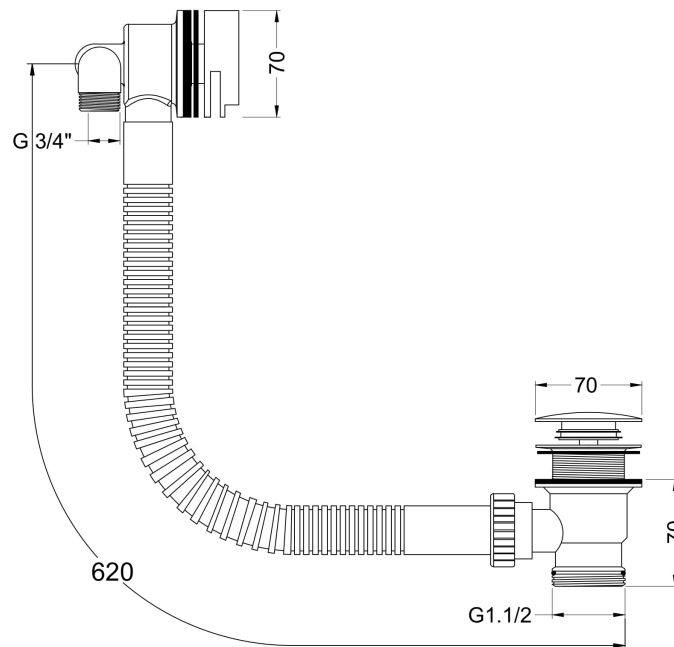

Sales Code: E320

Description: Round Waterfall Freeflow Bath Filler

### Product Dimensions

Length (mm):	
Width (mm):	70
Height (mm):	70
Depth (mm):	620
Nett Weight (kg):	1.2

### Packaging Dimensions

Height (mm):	200
Width (mm):	325
Depth (mm):	100
Gross Weight (kg):	1.44

### Product Details

Country of Origin:	United Kingdom
Fitting Instruction:	No
CE Certification:	N/A
Product Material:	Brass
Heating Element Wattage:	Not Applicable
Colour/Finish:	Chrome
Product Diameter:	70 mm
Connection Size:	G3/4