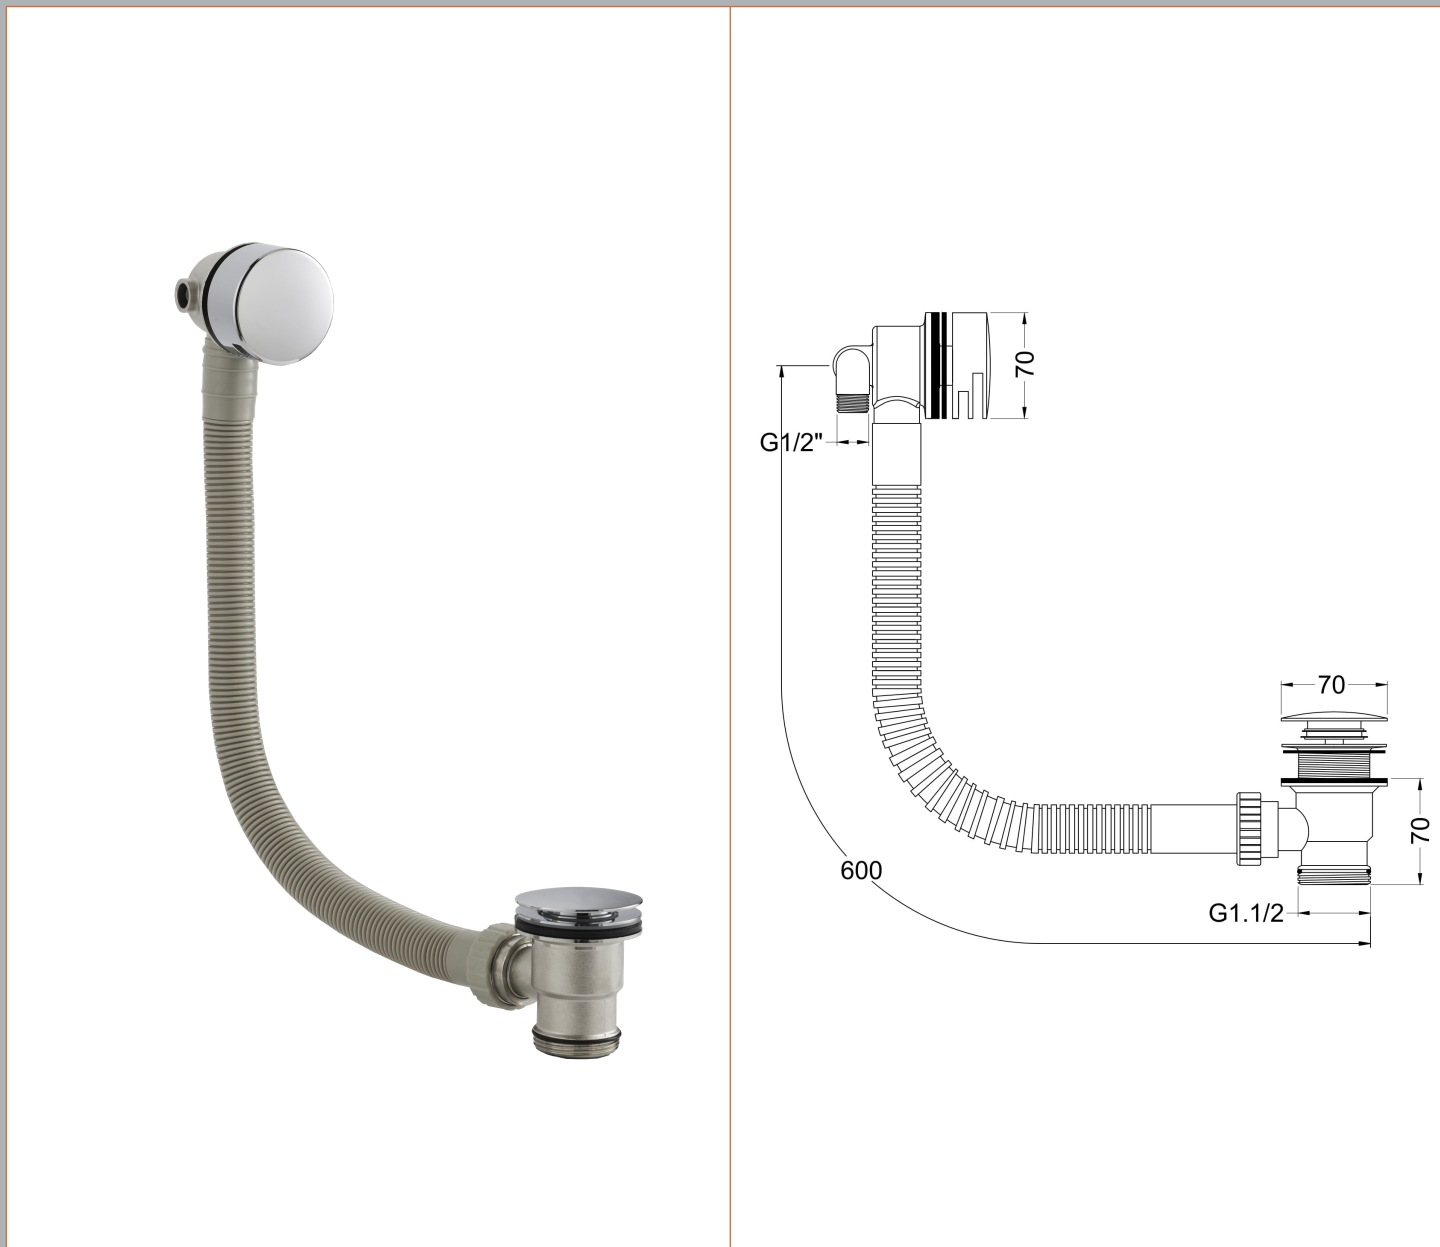

Sales Code: E316

Description: Round Slimline Freeflow Bath Filler

Product Dimensions

Length (mm):	
Width (mm):	70
Height (mm):	600
Depth (mm):	70
Nett Weight (kg):	1.56

Packaging Dimensions

Height (mm):	280
Width (mm):	200
Depth (mm):	110
Gross Weight (kg):	1.56

Packaging Data

Box Colour:	White Cardboard Box
Box Qty:	1
Label Size:	100 x 50
Label Colour:	White Label
Label Qty:	2

Outer Box Dimensions (If Applicable)

Height (mm):	415
Width (mm):	540
Length (mm):	
Depth (mm):	
Gross Weight (kg):	19
Barcode:	5055369030378

Product Details

Country of Origin:	United Kingdom
Fitting Instruction:	Yes
CE Certification:	N/A
Product Material:	Brass
Heating Element Wattage:	Not Applicable
Colour/Finish:	Chrome
Product Diameter:	70mm
Connection Size:	1/2"