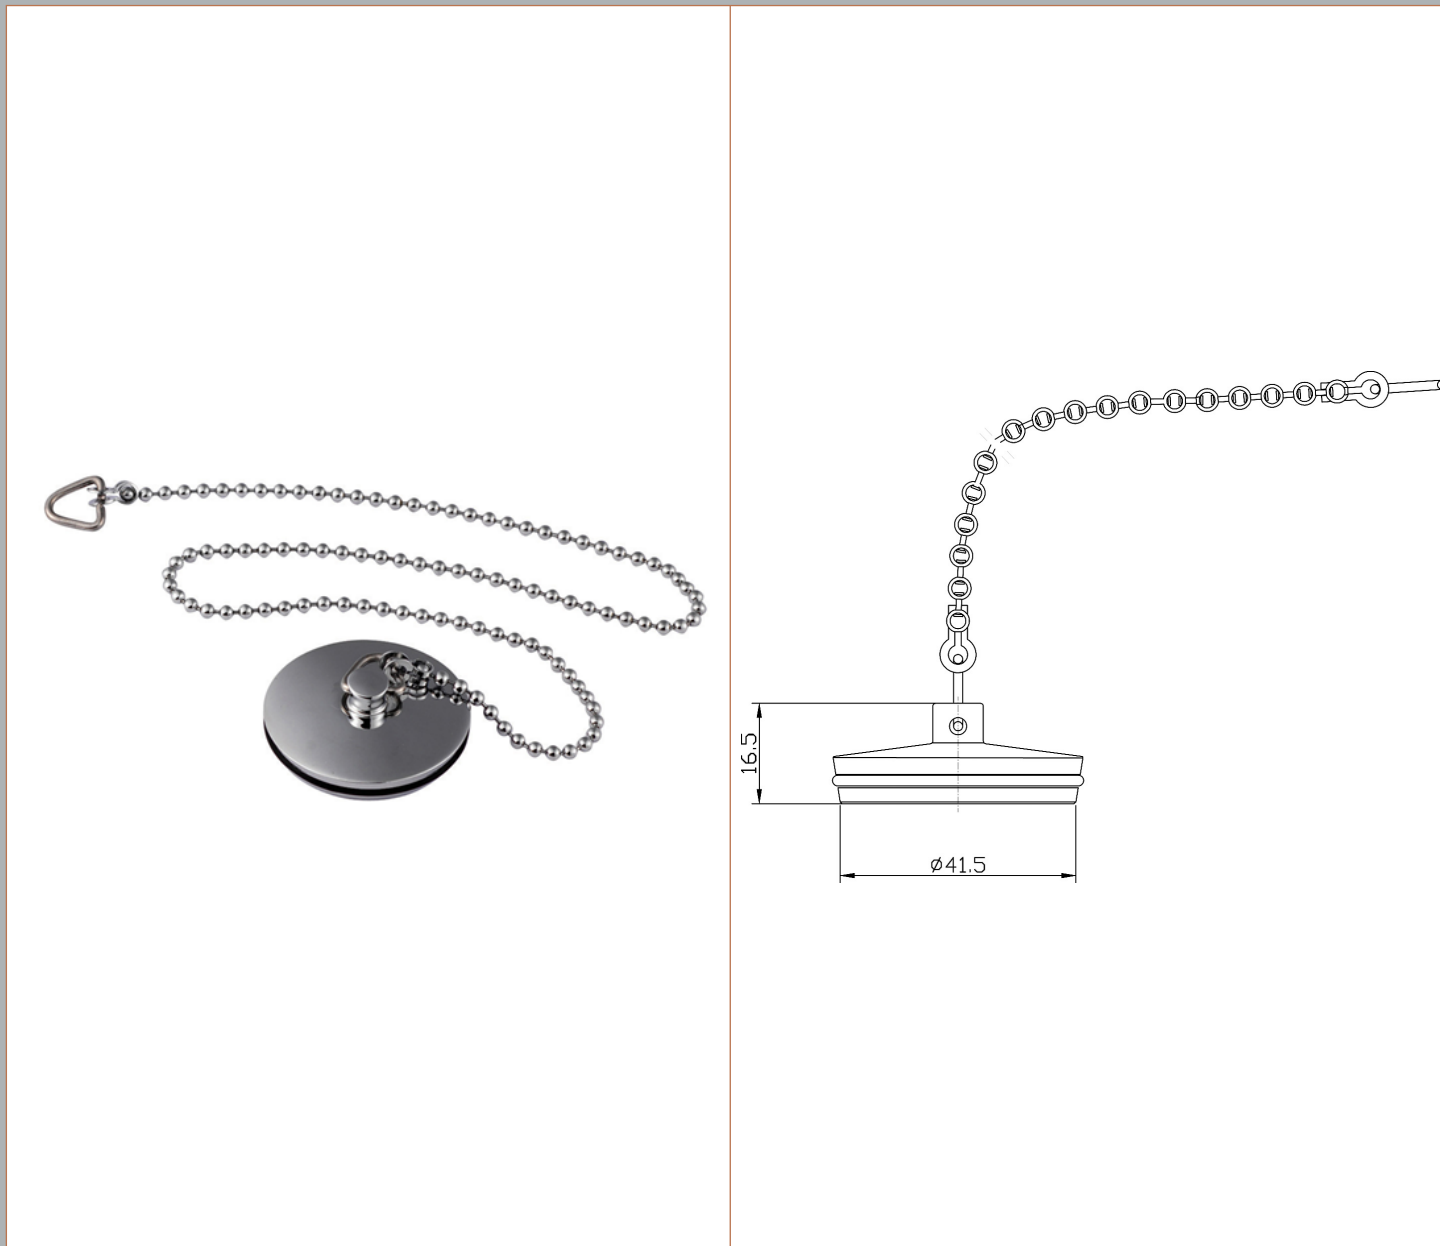

Sales Code: E315

Description: Bath Plug Assy.Ball Chain

Product Dimensions

| | |
|-------------------|------|
| Length (mm): | |
| Width (mm): | 42 |
| Height (mm): | 17 |
| Depth (mm): | 42 |
| Nett Weight (kg): | 0.05 |

Product Details

| | |
|--------------------------|----------------|
| Country of Origin: | China |
| Fitting Instruction: | No |
| CE Certification: | N/A |
| Product Material: | Brass |
| Heating Element Wattage: | Not Applicable |
| Colour/Finish: | Chrome |
| Product Diameter: | 42mm |
| Connection Size: | 11/2" |