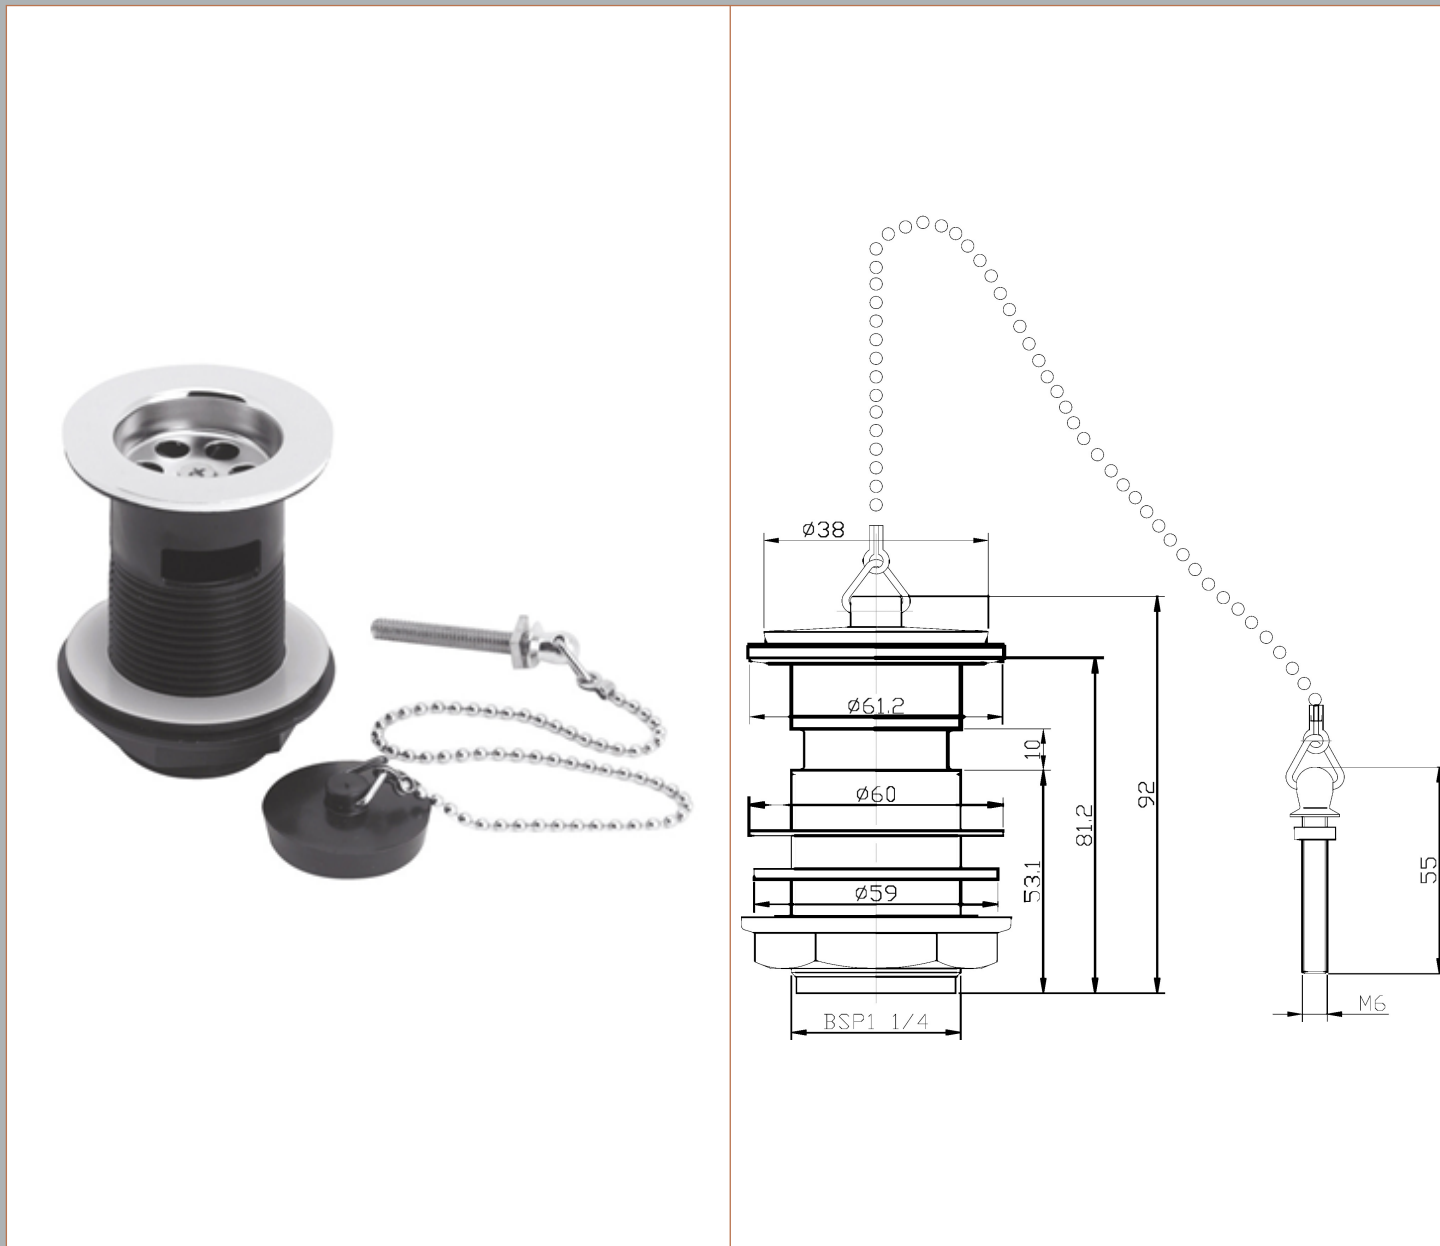

Sales Code: E308

Description: Contract Basin Waste Poly Plug & B Chain

Product Dimensions

Length (mm):	
Width (mm):	61
Height (mm):	81
Depth (mm):	61
Nett Weight (kg):	0.1

Packaging Dimensions

Height (mm):	92
Width (mm):	62
Depth (mm):	62
Gross Weight (kg):	0.1

Packaging Data

Box Colour:	White Cardboard Box
Box Qty:	1
Label Size:	100 x 50
Label Colour:	White Label
Label Qty:	2

Outer Box Dimensions (If Applicable)

Height (mm):	
Width (mm):	
Length (mm):	
Depth (mm):	
Gross Weight (kg):	14
Barcode:	5055146100645

Product Details

Country of Origin:	China
Fitting Instruction:	No
CE Certification:	N/A
Product Material:	Brass/ABS
Heating Element Wattage:	Not Applicable
Colour/Finish:	Chrome
Product Diameter:	61mm
Connection Size:	11/4"