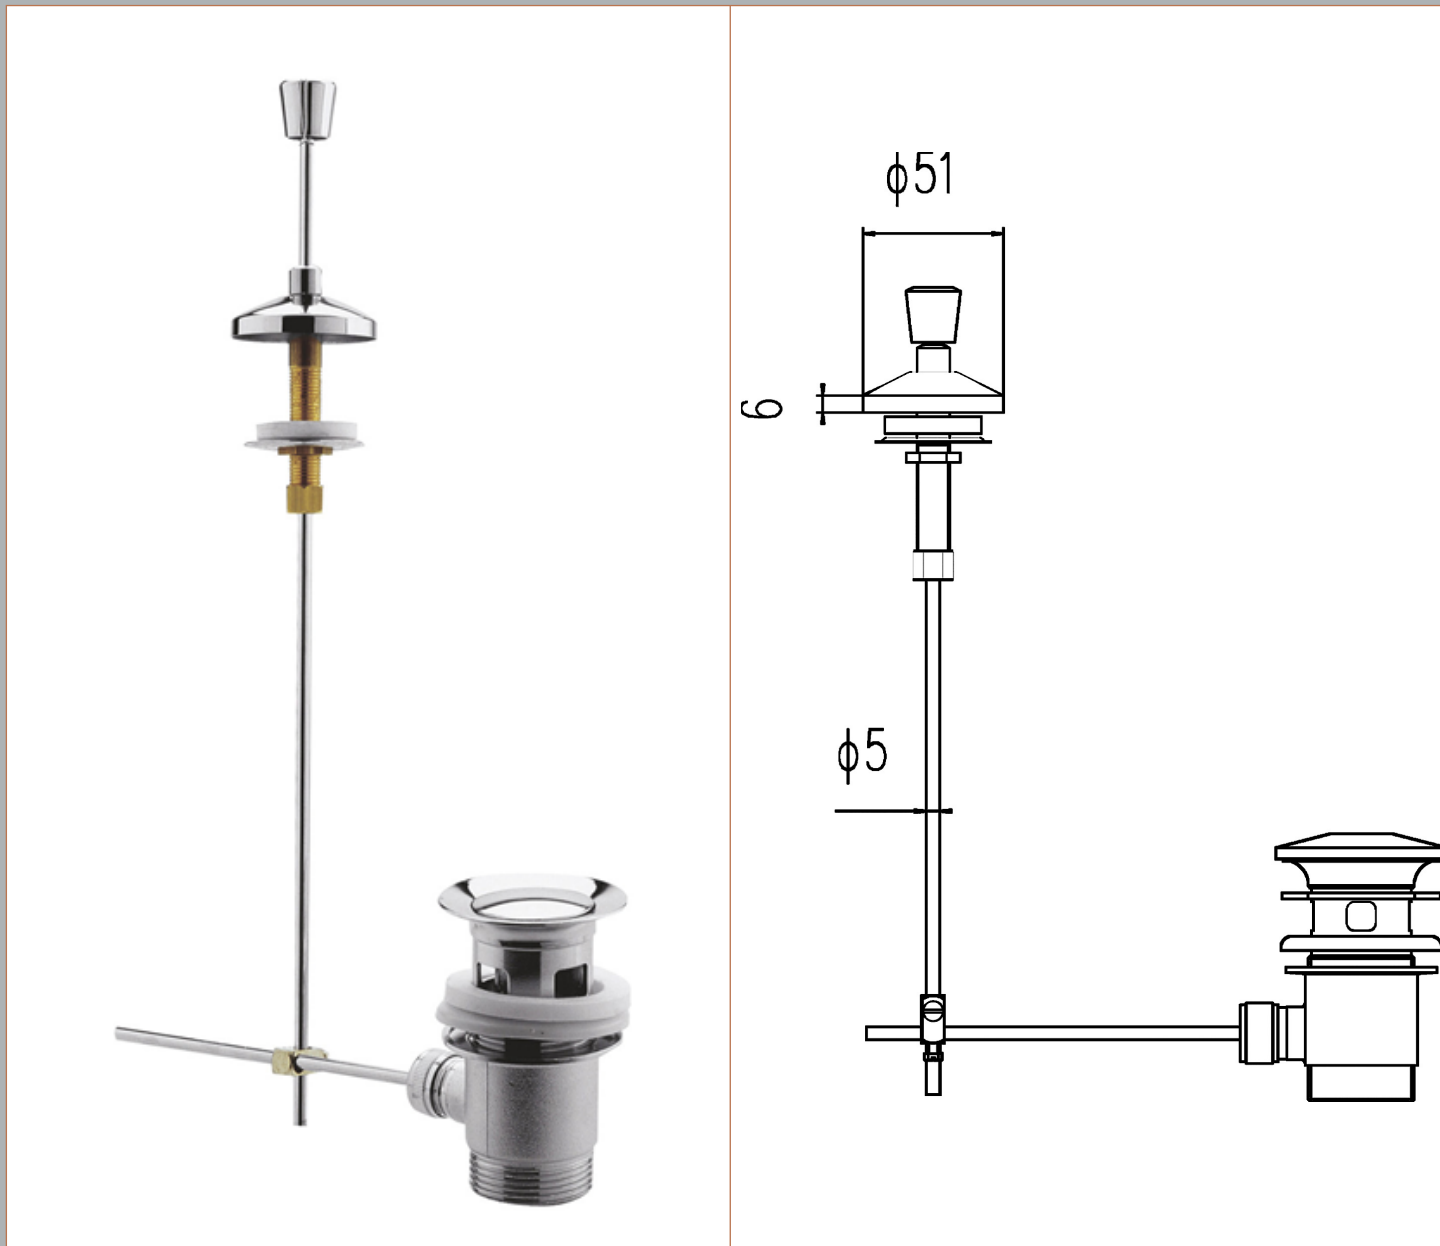

Sales Code: E307

Description: Basin Pop Up Waste

Product Dimensions

Length (mm):	
Width (mm):	83
Height (mm):	85
Depth (mm):	83
Nett Weight (kg):	0.69

Packaging Dimensions

Height (mm):	380
Width (mm):	80
Depth (mm):	70
Gross Weight (kg):	0.69

Packaging Data

Box Colour:	White Cardboard Box
Box Qty:	1
Label Size:	100 x 50
Label Colour:	White Label
Label Qty:	2

Outer Box Dimensions (If Applicable)

Height (mm):	
Width (mm):	
Length (mm):	
Depth (mm):	
Gross Weight (kg):	14
Barcode:	5055146106494

Product Details

Country of Origin:	China
Fitting Instruction:	No
CE Certification:	N/A
Product Material:	Brass
Heating Element Wattage:	Not Applicable
Colour/Finish:	Chrome
Product Diameter:	51mm
Connection Size:	1 1/4"