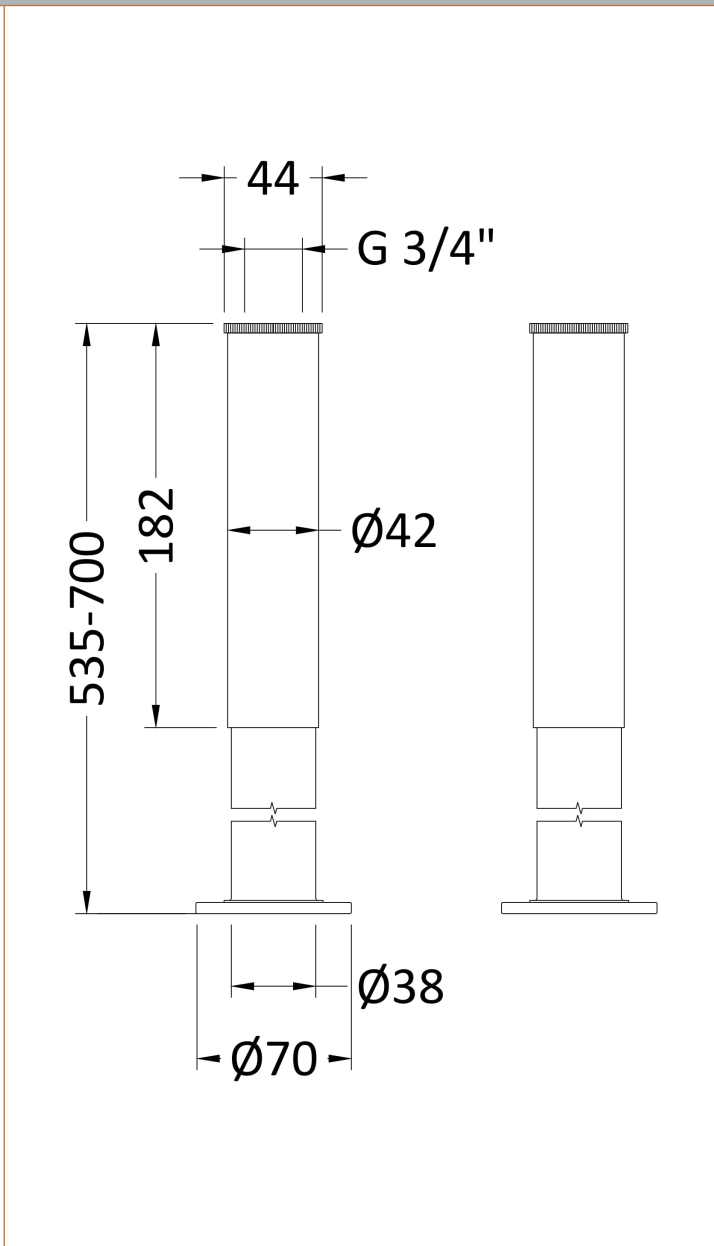

Sales Code: DA314

Description: Bath Legs With Adjustable Shrouds

**Product Dimensions**

Length (mm):	
Width (mm):	40
Height (mm):	720
Depth (mm):	70
Nett Weight (kg):	2.07

**Packaging Dimensions**

Height (mm):	650
Width (mm):	88
Depth (mm):	48
Gross Weight (kg):	2.34

**Packaging Data**

Box Colour:	White Cardboard Box
Box Qty:	1
Label Size:	100 x 50
Label Colour:	White Label
Label Qty:	2

**Outer Box Dimensions (If Applicable)**

Height (mm):	
Width (mm):	
Length (mm):	
Depth (mm):	
Gross Weight (kg):	21
Barcode:	5055146105435

**Product Details**

Country of Origin:	China
Fitting Instruction:	Yes
CE Certification:	N/A
Product Material:	Brass
Heating Element Wattage:	Not Applicable
Colour/Finish:	Chrome
Product Diameter:	24mm
Connection Size:	3/4"