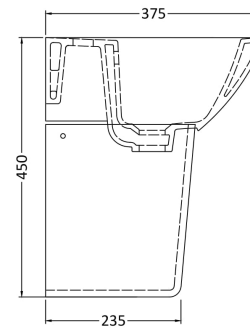

Sales Code: Css003

Description: Asselby 500mm Basin & Semi Pedestal

Packaging Details

Barcode: 5055275866887

Sales Code: NCA204

Description: Asselby Small Cloakroom Basin 1Th

Product Dimensions

Height (mm):	198
Width (mm):	500
Depth (mm):	375
Nett Weight (kg):	12.8

Packaging Dimensions

Height (mm):	205
Width (mm):	510
Depth (mm):	390
Gross Weight (kg):	13

Packaging Data

Box Colour:	Brown Cardboard Box - Printed
Box Qty:	1
Label Size:	100 x 50
Label Colour:	Not Applicable
Label Qty:	0

Outer Box Dimensions (If Applicable)

Height (mm):	
Width (mm):	
Depth (mm):	
Gross Weight (kg):	
Barcode:	5055369026227

Product Details

Country of Origin:	China
Fitting Instruction:	No
Certification:	CE: No WRAS: N/A WRAS No: N/A
Product Material:	Vitreous China
Fixing Supplied:	No

Sales Code: NCH107

Description: Semi Pedestal

Product Dimensions

Height (mm):	300
Width (mm):	197
Depth (mm):	260
Nett Weight (kg):	7.6

Packaging Dimensions

Height (mm):	315
Width (mm):	220
Depth (mm):	275
Gross Weight (kg):	7.8