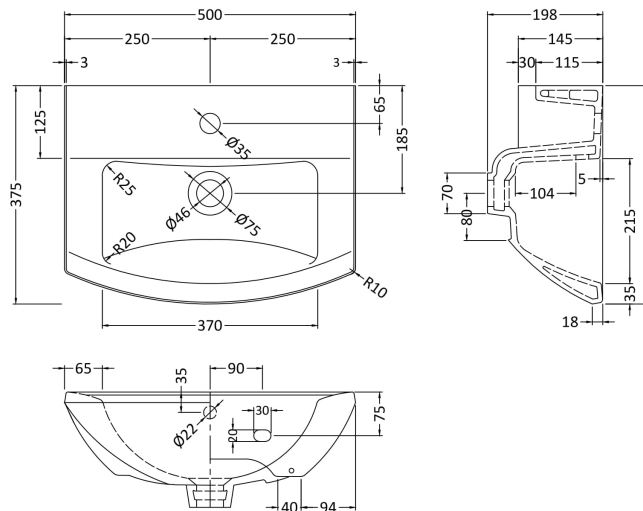

Sales Code: Css003

Description: Asselby 500mm Basin & Semi Pedestal

Packaging Details

Barcode: 5055275866887

Sales Code: NCA204

Description: Asselby Small Cloakroom Basin 1Th

Product Dimensions

Height (mm):	198
Width (mm):	500
Depth (mm):	375
Nett Weight (kg):	12.8

Packaging Dimensions

Height (mm):	205
Width (mm):	510
Depth (mm):	390
Gross Weight (kg):	13

Packaging Data

Box Colour:	Brown Cardboard Box - Printed
Box Qty:	1
Label Size:	100 x 50
Label Colour:	Not Applicable
Label Qty:	0

Outer Box Dimensions (If Applicable)

Height (mm):	
Width (mm):	
Depth (mm):	
Gross Weight (kg):	
Barcode:	5055369026227

Product Details

Country of Origin:	China
Fitting Instruction:	No
Certification:	CE: No WRAS: N/A WRAS No: N/A
Product Material:	Vitreous China
Fixing Supplied:	No

Sales Code: NCH107

Description: Semi Pedestal

Product Dimensions

Height (mm):	300
Width (mm):	197
Depth (mm):	260
Nett Weight (kg):	7.6

Packaging Dimensions

Height (mm):	315
Width (mm):	220
Depth (mm):	275
Gross Weight (kg):	7.8