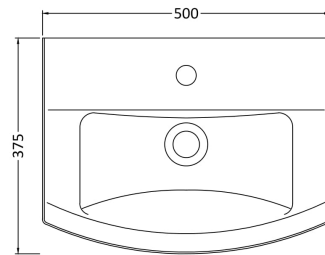

Sales Code: Css003

Description: Asselby 500mm Basin & Semi Pedestal

Packaging Details

Barcode: 5055275866887

Sales Code: NCA204

Description: Asselby Small Cloakroom Basin 1Th

Product Dimensions

Height (mm):	198
Width (mm):	500
Depth (mm):	375
Nett Weight (kg):	12.8

Packaging Dimensions

Height (mm):	205
Width (mm):	510
Depth (mm):	390
Gross Weight (kg):	13

Packaging Data

Box Colour:	Brown Cardboard Box - Printed
Box Qty:	1
Label Size:	100 x 50
Label Colour:	Not Applicable
Label Qty:	0

Outer Box Dimensions (If Applicable)

Height (mm):	
Width (mm):	
Depth (mm):	
Gross Weight (kg):	
Barcode:	5055369026227

Product Details

Country of Origin:	China
Fitting Instruction:	No
Certification:	CE: No WRAS: N/A WRAS No: N/A
Product Material:	Vitreous China
Fixing Supplied:	No

Sales Code: NCH107

Description: Semi Pedestal

Product Dimensions

Height (mm):	300
Width (mm):	197
Depth (mm):	260
Nett Weight (kg):	7.6

Packaging Dimensions

Height (mm):	315
Width (mm):	220
Depth (mm):	275
Gross Weight (kg):	7.8