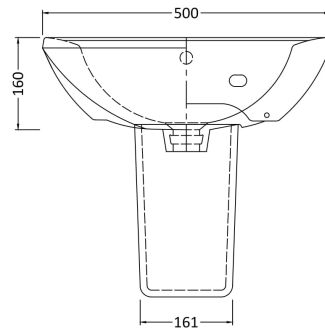

Sales Code: Css003

Description: Asselby 500mm Basin & Semi Pedestal

Packaging Details

Barcode: 5055275866887

Sales Code: NCA204

Description: Asselby Small Cloakroom Basin 1Th

Product Dimensions

Height (mm):	198
Width (mm):	500
Depth (mm):	375
Nett Weight (kg):	12.8

Packaging Dimensions

Height (mm):	205
Width (mm):	510
Depth (mm):	390
Gross Weight (kg):	13

Packaging Data

Box Colour:	Brown Cardboard Box - Printed
Box Qty:	1
Label Size:	100 x 50
Label Colour:	Not Applicable
Label Qty:	0

Outer Box Dimensions (If Applicable)

Height (mm):	
Width (mm):	
Depth (mm):	
Gross Weight (kg):	
Barcode:	5055369026227

Product Details

Country of Origin:	China
Fitting Instruction:	No
Certification:	CE: No WRAS: N/A WRAS No: N/A
Product Material:	Vitreous China
Fixing Supplied:	No

Sales Code: NCH107

Description: Semi Pedestal

Product Dimensions

Height (mm):	300
Width (mm):	197
Depth (mm):	260
Nett Weight (kg):	7.6

Packaging Dimensions

Height (mm):	315
Width (mm):	220
Depth (mm):	275
Gross Weight (kg):	7.8