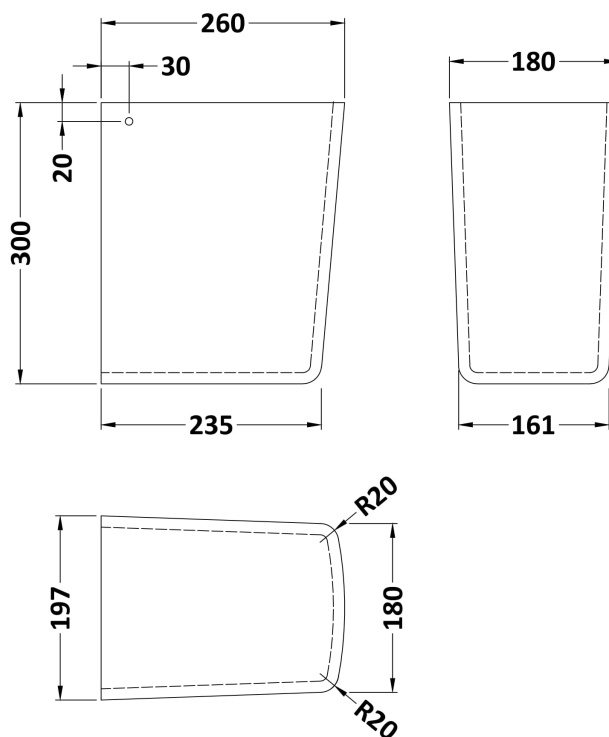

Sales Code: Css003

Description: Asselby 500mm Basin & Semi Pedestal

Packaging Details

Barcode: 5055275866887

Sales Code: NCA204

Description: Asselby Small Cloakroom Basin 1Th

Product Dimensions

Height (mm):	198
Width (mm):	500
Depth (mm):	375
Nett Weight (kg):	12.8

Packaging Dimensions

Height (mm):	205
Width (mm):	510
Depth (mm):	390
Gross Weight (kg):	13

Packaging Data

Box Colour:	Brown Cardboard Box - Printed
Box Qty:	1
Label Size:	100 x 50
Label Colour:	Not Applicable
Label Qty:	0

Outer Box Dimensions (If Applicable)

Height (mm):	
Width (mm):	
Depth (mm):	
Gross Weight (kg):	
Barcode:	5055369026227

Product Details

Country of Origin:	China
Fitting Instruction:	No
Certification:	CE: No WRAS: N/A WRAS No: N/A
Product Material:	Vitreous China
Fixing Supplied:	No

Sales Code: NCH107

Description: Semi Pedestal

Product Dimensions

Height (mm):	300
Width (mm):	197
Depth (mm):	260
Nett Weight (kg):	7.6

Packaging Dimensions

Height (mm):	315
Width (mm):	220
Depth (mm):	275
Gross Weight (kg):	7.8