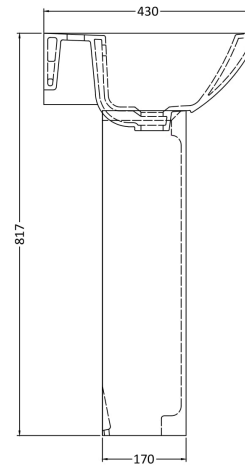

Sales Code: Css002

Description: Asselby 600mm Basin & Pedestal

Packaging Details

Barcode: 5055275814048

Sales Code: NCA205

Description: Asselby 600mm Medium Basin 1Th

Product Dimensions

Height (mm):	198
Width (mm):	600
Depth (mm):	430
Nett Weight (kg):	16.9

Packaging Dimensions

Height (mm):	210
Width (mm):	630
Depth (mm):	480
Gross Weight (kg):	17.1

Packaging Data

Box Colour:	Brown Cardboard Box - Printed
Box Qty:	1
Label Size:	100 x 50
Label Colour:	Not Applicable
Label Qty:	0

Outer Box Dimensions (If Applicable)

Height (mm):	
Width (mm):	
Depth (mm):	
Gross Weight (kg):	
Barcode:	5055369026234

Product Details

Country of Origin:	China
Fitting Instruction:	No
Certification:	CE: Yes WRAS: N/A WRAS No: N/A
Product Material:	Vitreous China
Fixing Supplied:	No

Sales Code: NCA203

Description: Asselby Pedestal

Product Dimensions

Height (mm):	660
Width (mm):	220
Depth (mm):	170
Nett Weight (kg):	12.4

Packaging Dimensions

Height (mm):	175
Width (mm):	670
Depth (mm):	225
Gross Weight (kg):	12.6