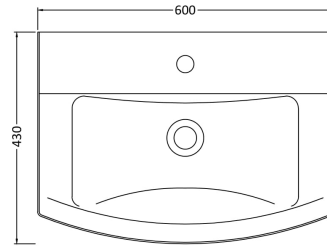

Sales Code: Css002

Description: Asselby 600mm Basin & Pedestal

Packaging Details

Barcode: 5055275814048

Sales Code: NCA205

Description: Asselby 600mm Medium Basin 1Th

Product Dimensions

Height (mm):	198
Width (mm):	600
Depth (mm):	430
Nett Weight (kg):	16.9

Packaging Dimensions

Height (mm):	210
Width (mm):	630
Depth (mm):	480
Gross Weight (kg):	17.1

Packaging Data

Box Colour:	Brown Cardboard Box - Printed
Box Qty:	1
Label Size:	100 x 50
Label Colour:	Not Applicable
Label Qty:	0

Outer Box Dimensions (If Applicable)

Height (mm):	
Width (mm):	
Depth (mm):	
Gross Weight (kg):	
Barcode:	5055369026234

Product Details

Country of Origin:	China
Fitting Instruction:	No
Certification:	CE: Yes WRAS: N/A WRAS No: N/A
Product Material:	Vitreous China
Fixing Supplied:	No

Sales Code: NCA203

Description: Asselby Pedestal

Product Dimensions

Height (mm):	660
Width (mm):	220
Depth (mm):	170
Nett Weight (kg):	12.4

Packaging Dimensions

Height (mm):	175
Width (mm):	670
Depth (mm):	225
Gross Weight (kg):	12.6