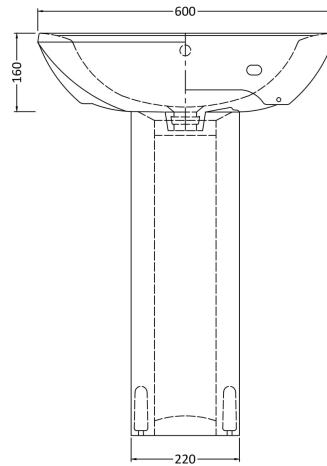

Sales Code: Css002

Description: Asselby 600mm Basin & Pedestal

Packaging Details

Barcode: 5055275814048

Sales Code: NCA205

Description: Asselby 600mm Medium Basin 1Th

Product Dimensions

Height (mm):	198
Width (mm):	600
Depth (mm):	430
Nett Weight (kg):	16.9

Packaging Dimensions

Height (mm):	210
Width (mm):	630
Depth (mm):	480
Gross Weight (kg):	17.1

Packaging Data

Box Colour:	Brown Cardboard Box - Printed
Box Qty:	1
Label Size:	100 x 50
Label Colour:	Not Applicable
Label Qty:	0

Outer Box Dimensions (If Applicable)

Height (mm):	
Width (mm):	
Depth (mm):	
Gross Weight (kg):	
Barcode:	5055369026234

Product Details

Country of Origin:	China
Fitting Instruction:	No
Certification:	CE: Yes WRAS: N/A WRAS No: N/A
Product Material:	Vitreous China
Fixing Supplied:	No

Sales Code: NCA203

Description: Asselby Pedestal

Product Dimensions

Height (mm):	660
Width (mm):	220
Depth (mm):	170
Nett Weight (kg):	12.4

Packaging Dimensions

Height (mm):	175
Width (mm):	670
Depth (mm):	225
Gross Weight (kg):	12.6