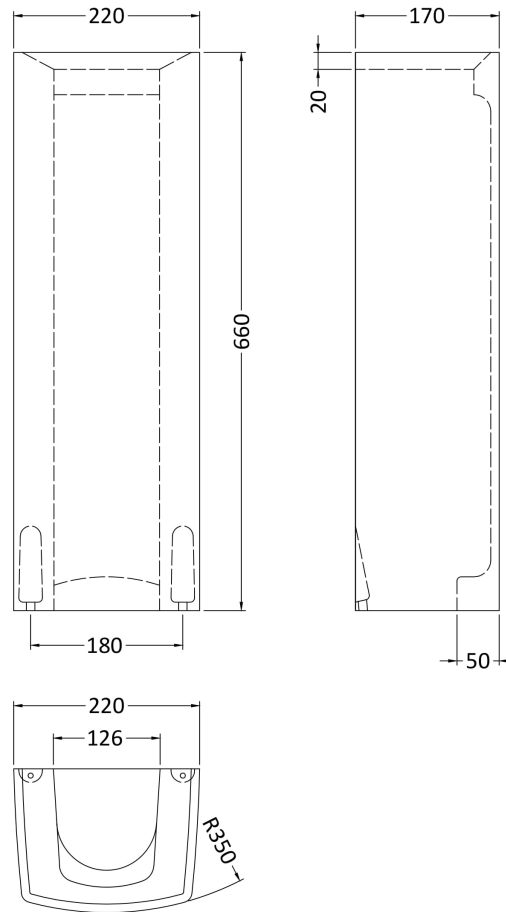

Sales Code: Css002

Description: Asselby 600mm Basin & Pedestal

Packaging Details

Barcode: 5055275814048

Sales Code: NCA205

Description: Asselby 600mm Medium Basin 1Th

Product Dimensions

Height (mm):	198
Width (mm):	600
Depth (mm):	430
Nett Weight (kg):	16.9

Packaging Dimensions

Height (mm):	210
Width (mm):	630
Depth (mm):	480
Gross Weight (kg):	17.1

Packaging Data

Box Colour:	Brown Cardboard Box - Printed
Box Qty:	1
Label Size:	100 x 50
Label Colour:	Not Applicable
Label Qty:	0

Outer Box Dimensions (If Applicable)

Height (mm):	
Width (mm):	
Depth (mm):	
Gross Weight (kg):	
Barcode:	5055369026234

Product Details

Country of Origin:	China
Fitting Instruction:	No
Certification:	CE: Yes WRAS: N/A WRAS No: N/A
Product Material:	Vitreous China
Fixing Supplied:	No

Sales Code: NCA203

Description: Asselby Pedestal

Product Dimensions

Height (mm):	660
Width (mm):	220
Depth (mm):	170
Nett Weight (kg):	12.4

Packaging Dimensions

Height (mm):	175
Width (mm):	670
Depth (mm):	225
Gross Weight (kg):	12.6