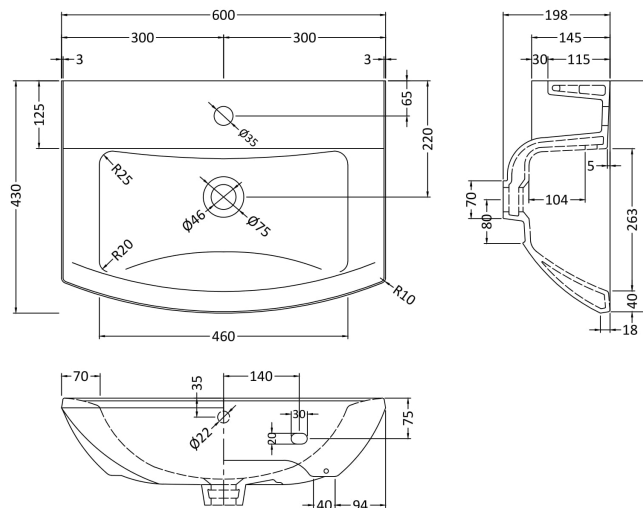

Sales Code: Css002

Description: Asselby 600mm Basin & Pedestal

Packaging Details

Barcode: 5055275814048

Sales Code: NCA205

Description: Asselby 600mm Medium Basin 1Th

Product Dimensions

Height (mm):	198
Width (mm):	600
Depth (mm):	430
Nett Weight (kg):	16.9

Packaging Dimensions

Height (mm):	210
Width (mm):	630
Depth (mm):	480
Gross Weight (kg):	17.1

Packaging Data

Box Colour:	Brown Cardboard Box - Printed
Box Qty:	1
Label Size:	100 x 50
Label Colour:	Not Applicable
Label Qty:	0

Outer Box Dimensions (If Applicable)

Height (mm):	
Width (mm):	
Depth (mm):	
Gross Weight (kg):	
Barcode:	5055369026234

Product Details

Country of Origin:	China
Fitting Instruction:	No
Certification:	CE: Yes WRAS: N/A WRAS No: N/A
Product Material:	Vitreous China
Fixing Supplied:	No

Sales Code: NCA203

Description: Asselby Pedestal

Product Dimensions

Height (mm):	660
Width (mm):	220
Depth (mm):	170
Nett Weight (kg):	12.4

Packaging Dimensions

Height (mm):	175
Width (mm):	670
Depth (mm):	225
Gross Weight (kg):	12.6