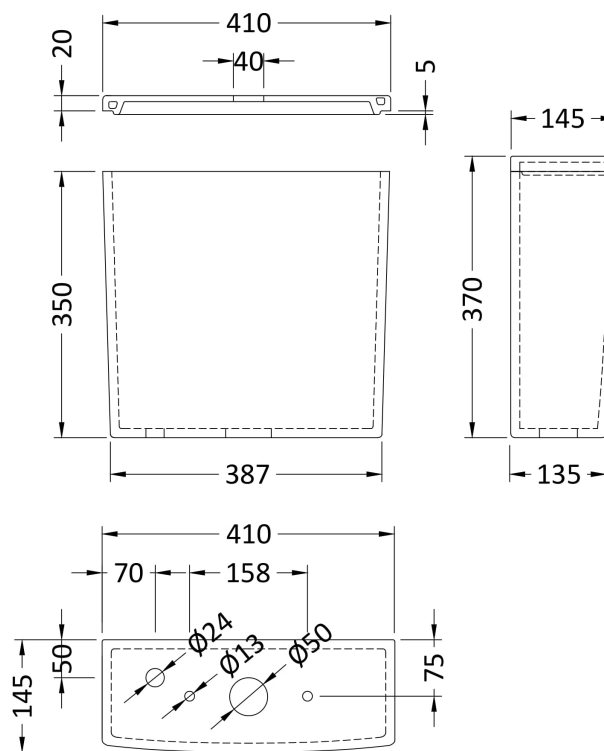

Sales Code: Cpv005

Description: Provost Semi Flush To Wall Wc

Packaging Details

Barcode: 5055275867396

Sales Code: NCH400

Description: Pan Only

Product Dimensions

Height (mm):	400
Width (mm):	380
Depth (mm):	670
Nett Weight (kg):	32.3

Packaging Dimensions

Height (mm):	420
Width (mm):	460
Depth (mm):	680
Gross Weight (kg):	32.8

Packaging Data

Box Colour:	Brown Cardboard Box - Printed
Box Qty:	1
Label Size:	100 x 50
Label Colour:	Not Applicable
Label Qty:	0

Outer Box Dimensions (If Applicable)

Height (mm):	
Width (mm):	
Depth (mm):	
Gross Weight (kg):	
Barcode:	5055369029235

Product Details

Country of Origin:	China
Fitting Instruction:	No
Certification:	CE: Yes WRAS: N/A WRAS No: N/A
Product Material:	Vitreous China
Fixing Supplied:	No

Sales Code: NCH401

Description: Cistern

Product Dimensions

Height (mm):	370
Width (mm):	410
Depth (mm):	145
Nett Weight (kg):	13.8

Packaging Dimensions

Height (mm):	410
Width (mm):	420
Depth (mm):	160
Gross Weight (kg):	14