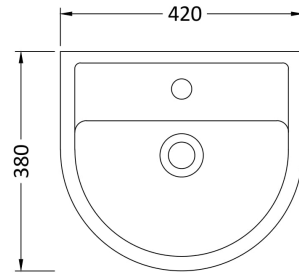

Sales Code: Cpv003

Description: Provost 420mm Basin & Semi Pedestal

Packaging Details

Barcode: 5055275896983