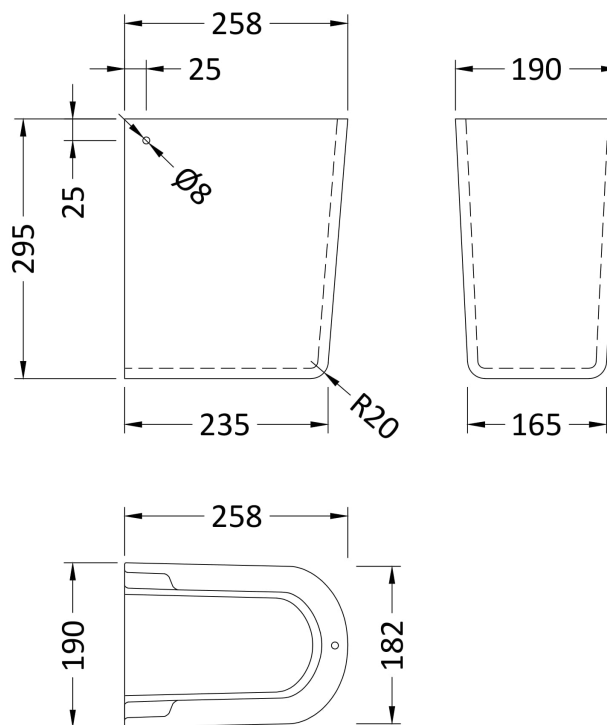

### Product Dimensions

Height (mm):	183
Width (mm):	420
Depth (mm):	380
Nett Weight (kg):	10.3

### Outer Box Dimensions (If Applicable)

Height (mm):	
Width (mm):	
Depth (mm):	
Gross Weight (kg):	
Barcode:	5055369043293

### Product Dimensions

Height (mm):	295
Width (mm):	190
Depth (mm):	258
Nett Weight (kg):	7.3

### Packaging Dimensions

Height (mm):	330
Width (mm):	230
Depth (mm):	300
Gross Weight (kg):	7.5