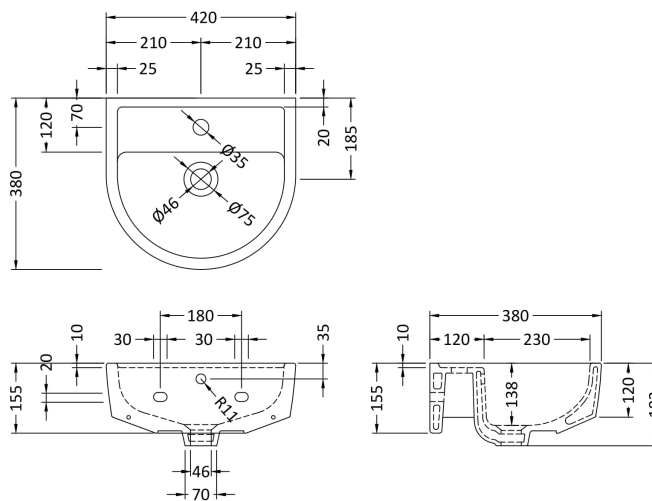

### Product Dimensions

Height (mm):	183
Width (mm):	420
Depth (mm):	380
Nett Weight (kg):	10.3

### Packaging Dimensions

Height (mm):	200
Width (mm):	440
Depth (mm):	400
Gross Weight (kg):	10.5

### Outer Box Dimensions (If Applicable)

Height (mm):	
Width (mm):	
Depth (mm):	
Gross Weight (kg):	
Barcode:	5055369043293

### Product Dimensions

Height (mm):	295
Width (mm):	190
Depth (mm):	258
Nett Weight (kg):	7.3