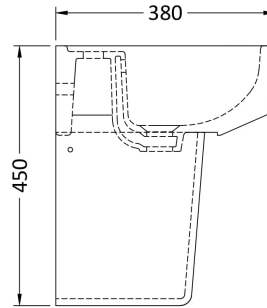

Sales Code: Cpv003

Description: Provost 420mm Basin & Semi Pedestal

Packaging Details

Barcode: 5055275896983