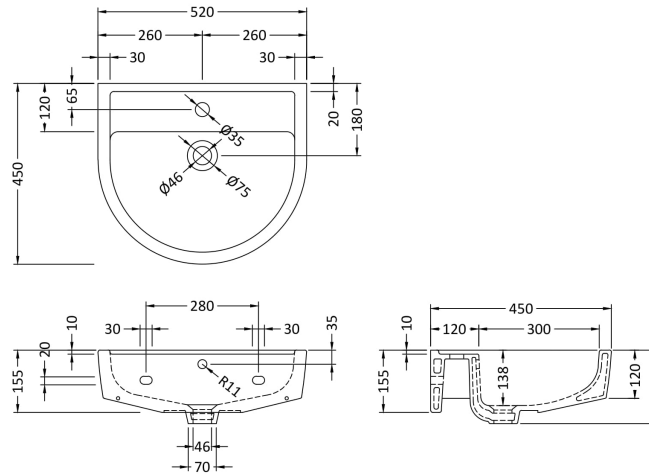

**Sales Code:** Cpv002

**Description:** Provost 520mm Basin & Pedestal

**Packaging Details**

Barcode: 5055275813690

**Sales Code:** NCH404

**Description:** Medium 520mm Basin 1 Tap Hole

**Product Dimensions**

Height (mm):	183
Width (mm):	520
Depth (mm):	450
Nett Weight (kg):	15.5

**Packaging Dimensions**

Height (mm):	200
Width (mm):	545
Depth (mm):	460
Gross Weight (kg):	15.7

**Packaging Data**

Box Colour:	Brown Cardboard Box - Printed
Box Qty:	1
Label Size:	100 x 50
Label Colour:	Not Applicable
Label Qty:	0

**Outer Box Dimensions (If Applicable)**

Height (mm):	
Width (mm):	
Depth (mm):	
Gross Weight (kg):	
Barcode:	5055369029242

**Product Details**

Country of Origin:	China
Fitting Instruction:	No
Certification:	CE: Yes WRAS: N/A WRAS No: N/A
Product Material:	Vitreous China
Fixing Supplied:	No

### Product Dimensions

Height (mm):	670
Width (mm):	210
Depth (mm):	160
Nett Weight (kg):	10.7