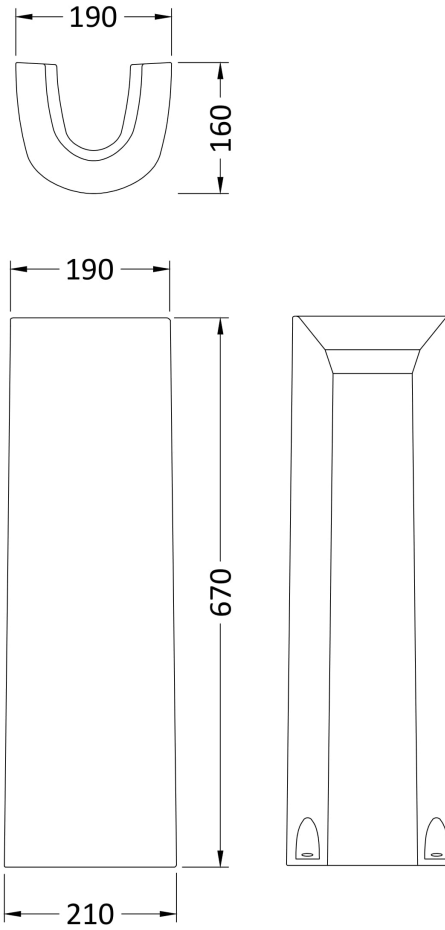

Height (mm):	183
Width (mm):	520
Depth (mm):	450
Nett Weight (kg):	15.5

**Packaging Dimensions**

Height (mm):	200
Width (mm):	545
Depth (mm):	460
Gross Weight (kg):	15.7

**Packaging Data**

Box Colour:	Brown Cardboard Box - Printed
Box Qty:	1
Label Size:	100 x 50
Label Colour:	Not Applicable
Label Qty:	0

**Outer Box Dimensions (If Applicable)**

Height (mm):	
Width (mm):	
Depth (mm):	
Gross Weight (kg):	
Barcode:	5055369029242

**Product Details**

Country of Origin:	China
Fitting Instruction:	No
Certification:	CE: Yes WRAS: N/A WRAS No: N/A
Product Material:	Vitreous China
Fixing Supplied:	No

### Product Dimensions

Height (mm):	670
Width (mm):	210
Depth (mm):	160
Nett Weight (kg):	10.7

### Packaging Dimensions

Height (mm):	680
Width (mm):	220
Depth (mm):	175
Gross Weight (kg):	10.9