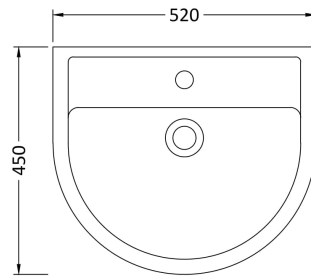

Sales Code: Cpv002

Description: Provost 520mm Basin & Pedestal

Packaging Details

Barcode: 5055275813690