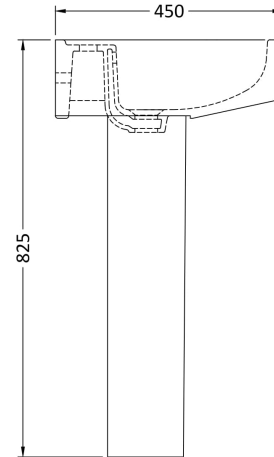

**Sales Code:** Cpv002

**Description:** Provost 520mm Basin & Pedestal

**Packaging Details**

Barcode: 5055275813690

**Sales Code:** NCH404

**Description:** Medium 520mm Basin 1 Tap Hole

**Product Dimensions**

Height (mm):	183
Width (mm):	520
Depth (mm):	450
Nett Weight (kg):	15.5

**Packaging Dimensions**

Height (mm):	200
Width (mm):	545
Depth (mm):	460
Gross Weight (kg):	15.7

**Packaging Data**

Box Colour:	Brown Cardboard Box - Printed
Box Qty:	1
Label Size:	100 x 50
Label Colour:	Not Applicable
Label Qty:	0

### Product Dimensions

Height (mm):	670
Width (mm):	210
Depth (mm):	160
Nett Weight (kg):	10.7

### Packaging Dimensions

Height (mm):	680
Width (mm):	220
Depth (mm):	175
Gross Weight (kg):	10.9