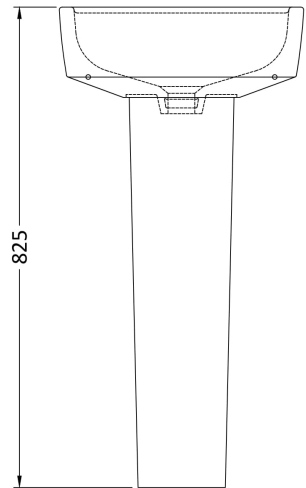

Sales Code: Cpv001

Description: Provost 420mm Basin & Pedestal

Packaging Details

Barcode: 5055275813683

Sales Code: NCH403

Description: Round Pedestal

Product Dimensions

Height (mm):	670
Width (mm):	210
Depth (mm):	160
Nett Weight (kg):	10.7

Packaging Dimensions

Height (mm):	680
Width (mm):	220
Depth (mm):	175
Gross Weight (kg):	10.9

Packaging Data

Box Colour:	Brown Cardboard Box - Printed
Box Qty:	1
Label Size:	100 x 50
Label Colour:	Not Applicable
Label Qty:	0

Outer Box Dimensions (If Applicable)

Height (mm):	
Width (mm):	
Depth (mm):	
Gross Weight (kg):	
Barcode:	5055369029259

Product Details

Country of Origin:	China
Fitting Instruction:	No
Certification:	CE: N/A WRAS: N/A WRAS No: N/A
Product Material:	Vitreous China
Fixing Supplied:	No

Sales Code: NCH402

Description: 420mm Small Basin 1Th

Product Dimensions

Height (mm):	183
Width (mm):	420
Depth (mm):	380
Nett Weight (kg):	10.3

Packaging Dimensions

Height (mm):	200
Width (mm):	440
Depth (mm):	400
Gross Weight (kg):	10.5