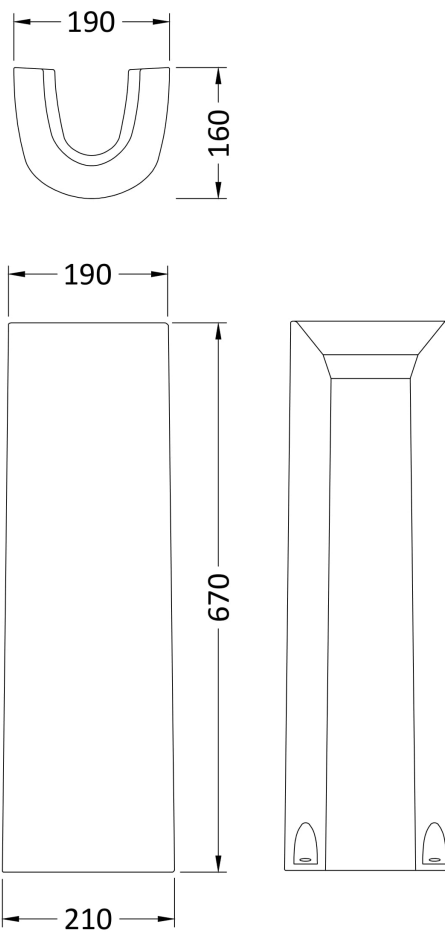

Sales Code: Cpv001

Description: Provost 420mm Basin & Pedestal

Packaging Details

Barcode: 5055275813683

Sales Code: NCH403

Description: Round Pedestal

Product Dimensions

Height (mm):	670
Width (mm):	210
Depth (mm):	160
Nett Weight (kg):	10.7

Packaging Dimensions

Height (mm):	680
Width (mm):	220
Depth (mm):	175
Gross Weight (kg):	10.9

Packaging Data

Box Colour:	Brown Cardboard Box - Printed
Box Qty:	1
Label Size:	100 x 50
Label Colour:	Not Applicable
Label Qty:	0

Outer Box Dimensions (If Applicable)

Height (mm):	
Width (mm):	
Depth (mm):	
Gross Weight (kg):	
Barcode:	5055369029259

Product Details

Country of Origin:	China
Fitting Instruction:	No
Certification:	CE: N/A WRAS: N/A WRAS No: N/A
Product Material:	Vitreous China
Fixing Supplied:	No

Sales Code: NCH402

Description: 420mm Small Basin 1Th

Product Dimensions

Height (mm):	183
Width (mm):	420
Depth (mm):	380
Nett Weight (kg):	10.3

Packaging Dimensions

Height (mm):	200
Width (mm):	440
Depth (mm):	400
Gross Weight (kg):	10.5