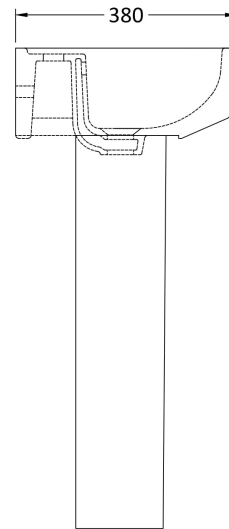

Sales Code: Cpv001

Description: Provost 420mm Basin & Pedestal

Packaging Details

Barcode: 5055275813683

Sales Code: NCH403

Description: Round Pedestal

Product Dimensions

Height (mm):	670
Width (mm):	210
Depth (mm):	160
Nett Weight (kg):	10.7

Packaging Dimensions

Height (mm):	680
Width (mm):	220
Depth (mm):	175
Gross Weight (kg):	10.9

Packaging Data

Box Colour:	Brown Cardboard Box - Printed
Box Qty:	1
Label Size:	100 x 50
Label Colour:	Not Applicable
Label Qty:	0

Outer Box Dimensions (If Applicable)

Height (mm):	
Width (mm):	
Depth (mm):	
Gross Weight (kg):	
Barcode:	5055369029259

Product Details

Country of Origin:	China
Fitting Instruction:	No
Certification:	CE: N/A WRAS: N/A WRAS No: N/A
Product Material:	Vitreous China
Fixing Supplied:	No

Sales Code: NCH402

Description: 420mm Small Basin 1Th

Product Dimensions

Height (mm):	183
Width (mm):	420
Depth (mm):	380
Nett Weight (kg):	10.3

Packaging Dimensions

Height (mm):	200
Width (mm):	440
Depth (mm):	400
Gross Weight (kg):	10.5