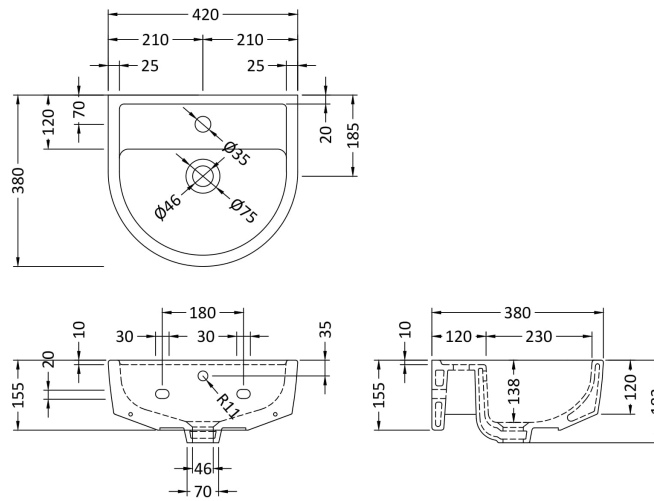

Sales Code: Cpv001

Description: Provost 420mm Basin & Pedestal

Packaging Details

Barcode: 5055275813683

Sales Code: NCH403

Description: Round Pedestal

Product Dimensions

Height (mm):	670
Width (mm):	210
Depth (mm):	160
Nett Weight (kg):	10.7

Packaging Dimensions

Height (mm):	680
Width (mm):	220
Depth (mm):	175
Gross Weight (kg):	10.9

Packaging Data

Box Colour:	Brown Cardboard Box - Printed
Box Qty:	1
Label Size:	100 x 50
Label Colour:	Not Applicable
Label Qty:	0

Outer Box Dimensions (If Applicable)

Height (mm):	
Width (mm):	
Depth (mm):	
Gross Weight (kg):	
Barcode:	5055369029259

Product Details

Country of Origin:	China
Fitting Instruction:	No
Certification:	CE: N/A WRAS: N/A WRAS No: N/A
Product Material:	Vitreous China
Fixing Supplied:	No

Sales Code: NCH402

Description: 420mm Small Basin 1Th

Product Dimensions

Height (mm):	183
Width (mm):	420
Depth (mm):	380
Nett Weight (kg):	10.3

Packaging Dimensions

Height (mm):	200
Width (mm):	440
Depth (mm):	400
Gross Weight (kg):	10.5