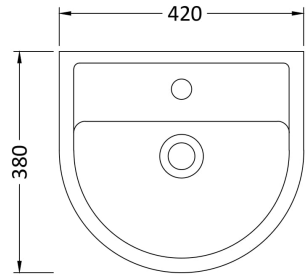

Sales Code: Cpv001

Description: Provost 420mm Basin & Pedestal

Packaging Details

Barcode: 5055275813683

Sales Code: NCH403

Description: Round Pedestal

Product Dimensions

Height (mm):	670
Width (mm):	210
Depth (mm):	160
Nett Weight (kg):	10.7

Packaging Dimensions

Height (mm):	680
Width (mm):	220
Depth (mm):	175
Gross Weight (kg):	10.9

Packaging Data

Box Colour:	Brown Cardboard Box - Printed
Box Qty:	1
Label Size:	100 x 50
Label Colour:	Not Applicable
Label Qty:	0

Outer Box Dimensions (If Applicable)

Height (mm):	
Width (mm):	
Depth (mm):	
Gross Weight (kg):	
Barcode:	5055369029259

Product Details

Country of Origin:	China
Fitting Instruction:	No
Certification:	CE: N/A WRAS: N/A WRAS No: N/A
Product Material:	Vitreous China
Fixing Supplied:	No

Sales Code: NCH402

Description: 420mm Small Basin 1Th

Product Dimensions

Height (mm):	183
Width (mm):	420
Depth (mm):	380
Nett Weight (kg):	10.3

Packaging Dimensions

Height (mm):	200
Width (mm):	440
Depth (mm):	400
Gross Weight (kg):	10.5