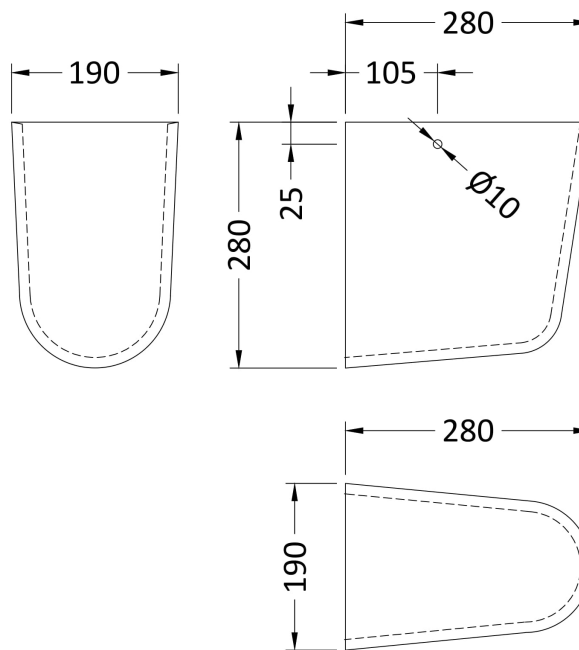

### Product Dimensions

Height (mm):	170
Width (mm):	500
Depth (mm):	400
Nett Weight (kg):	13

### Packaging Dimensions

Height (mm):	190
Width (mm):	510
Depth (mm):	420
Gross Weight (kg):	13.2

### Outer Box Dimensions (If Applicable)

Height (mm):	
Width (mm):	
Depth (mm):	
Gross Weight (kg):	
Barcode:	5055369063222

### Product Dimensions

Height (mm):	280
Width (mm):	190
Depth (mm):	280
Nett Weight (kg):	6.4