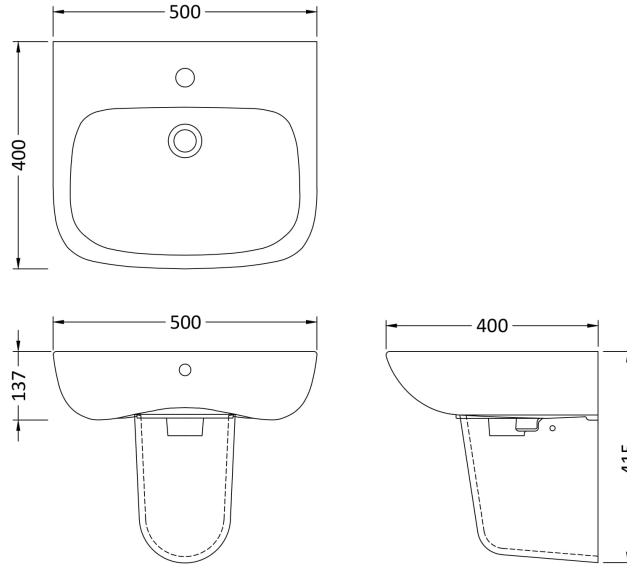

Sales Code: Cpc024

Description: Ambrose 500mm Basin & Semi Pedestal

Packaging Details

Barcode: 5055275867556