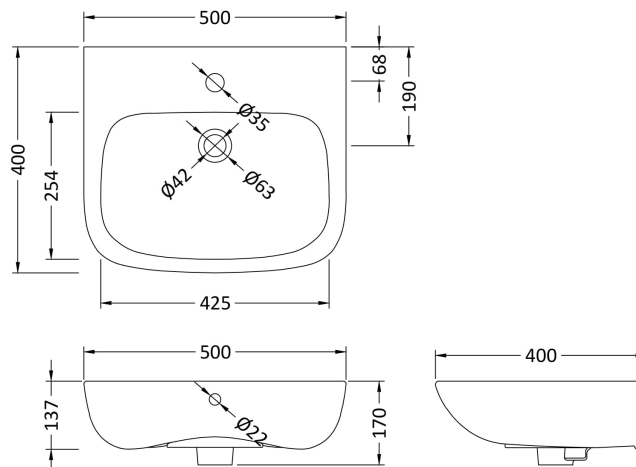

### Product Dimensions

Height (mm):	170
Width (mm):	500
Depth (mm):	400
Nett Weight (kg):	13

### Packaging Dimensions

Height (mm):	190
Width (mm):	510
Depth (mm):	420
Gross Weight (kg):	13.2

### Product Dimensions

Height (mm):	280
Width (mm):	190
Depth (mm):	280
Nett Weight (kg):	6.4

### Packaging Dimensions

Height (mm):	300
Width (mm):	210
Depth (mm):	295
Gross Weight (kg):	6.6