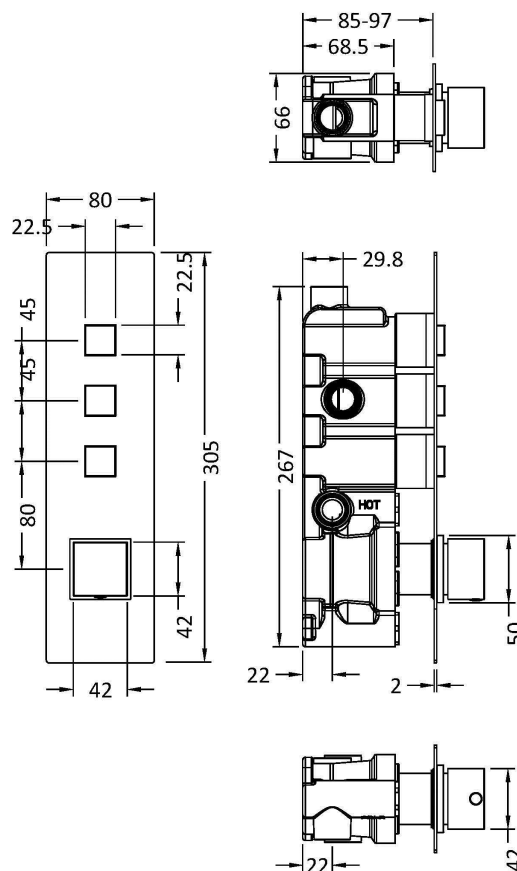

Sales Code: CPB7312

Description: Square Push Button Valve 3 Outlet

Product Dimensions

Length (mm):	
Width (mm):	80
Height (mm):	305
Depth (mm):	135
Nett Weight (kg):	2.4

Packaging Dimensions

Length (mm):	363
Width (mm):	242
Height (mm):	
Gross Weight (kg):	2.5

Packaging Data

Box Colour:	White Cardboard Box
Box Qty:	1
Label Size:	100 x 50
Label Colour:	White Label
Label Qty:	1

Outer Box Dimensions (If Applicable)

Length (mm):	
Width (mm):	242
Height (mm):	124
Depth (mm):	363
Gross Weight (kg):	
Barcode:	5056211880837

Product Details

Country of Origin:	United Kingdom
Fitting Instruction:	Yes
Product Material:	Brass/ABS
Mount Type:	Recessed
Outlet Elbow Supplied:	No
Easy Clean:	Not Applicable
Head Included:	No
Handset Included:	No
Body Jets Included:	No
No of Body Jets:	Not Applicable
Operating Pressure (bar):	3
Valve/Cartridge Type:	Push Button
Flow Rates (L/min):	0.1 bar: N/A 0.5 bar: N/A 1 bar: N/A 2 bar: N/A 3 bar: 28
TMV2 Approved:	No Approval No: N/A
TMV3 Approved:	No Approval No: N/A
WRAS Approved:	No Approval No: N/A
Head Function:	Not Applicable
Handset Function:	Not Applicable
Body Jet Info:	Not Applicable
Pipe Size:	15 mm (1/2" Bsp)
Pipe Centres:	N/A
Colour/Finish:	Chrome
Hose Included:	Not Applicable
No. of Outlets:	3